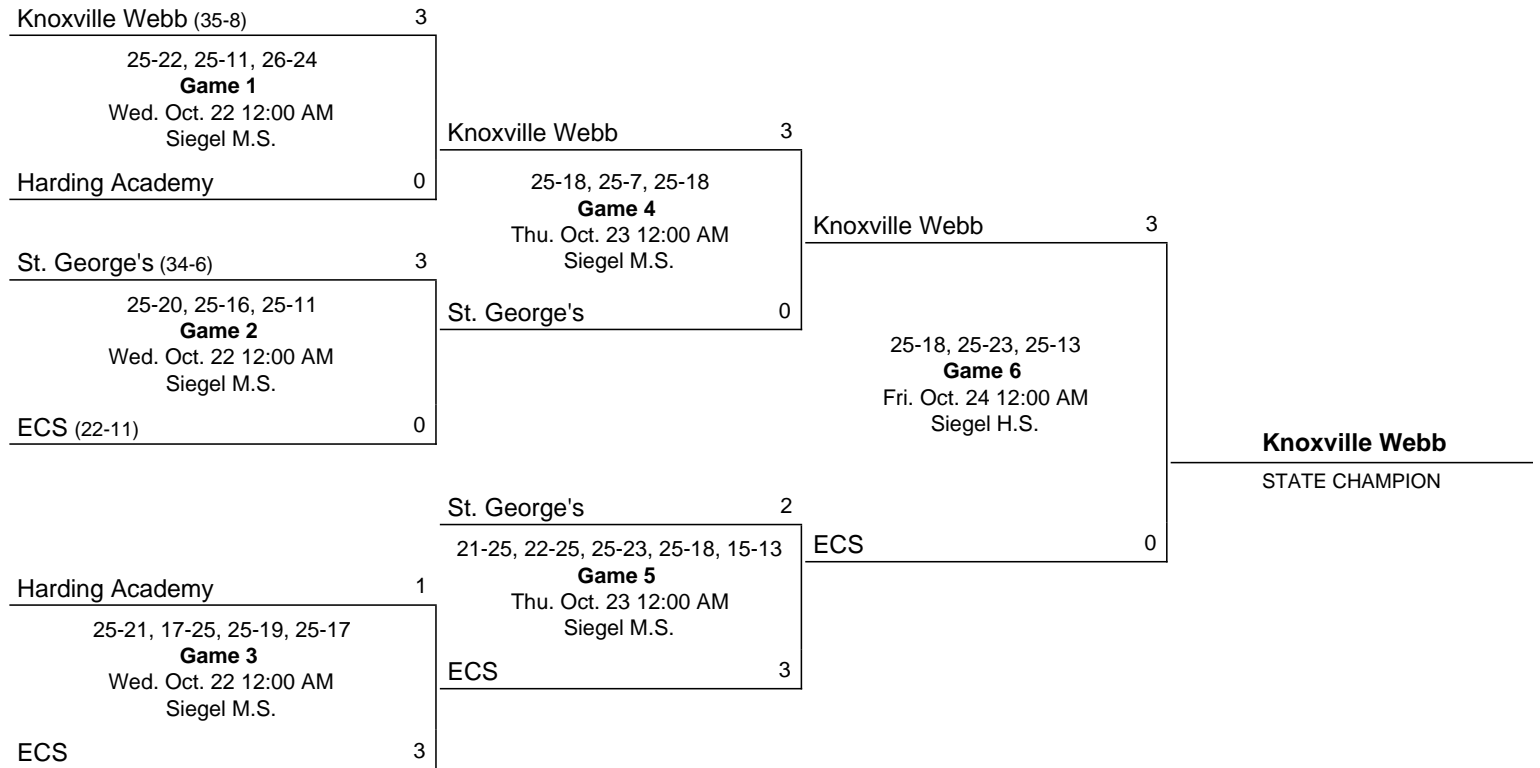

Notes:

2015 Division II Class A State Girls' Volleyball Tournament

October 21 - October 23, 2015 - Siegel High School & MTSU

Notes:

2014 Division II A State Girls' Volleyball Tournament

October 22 - October 24, 2014 · Murfreesboro, TN