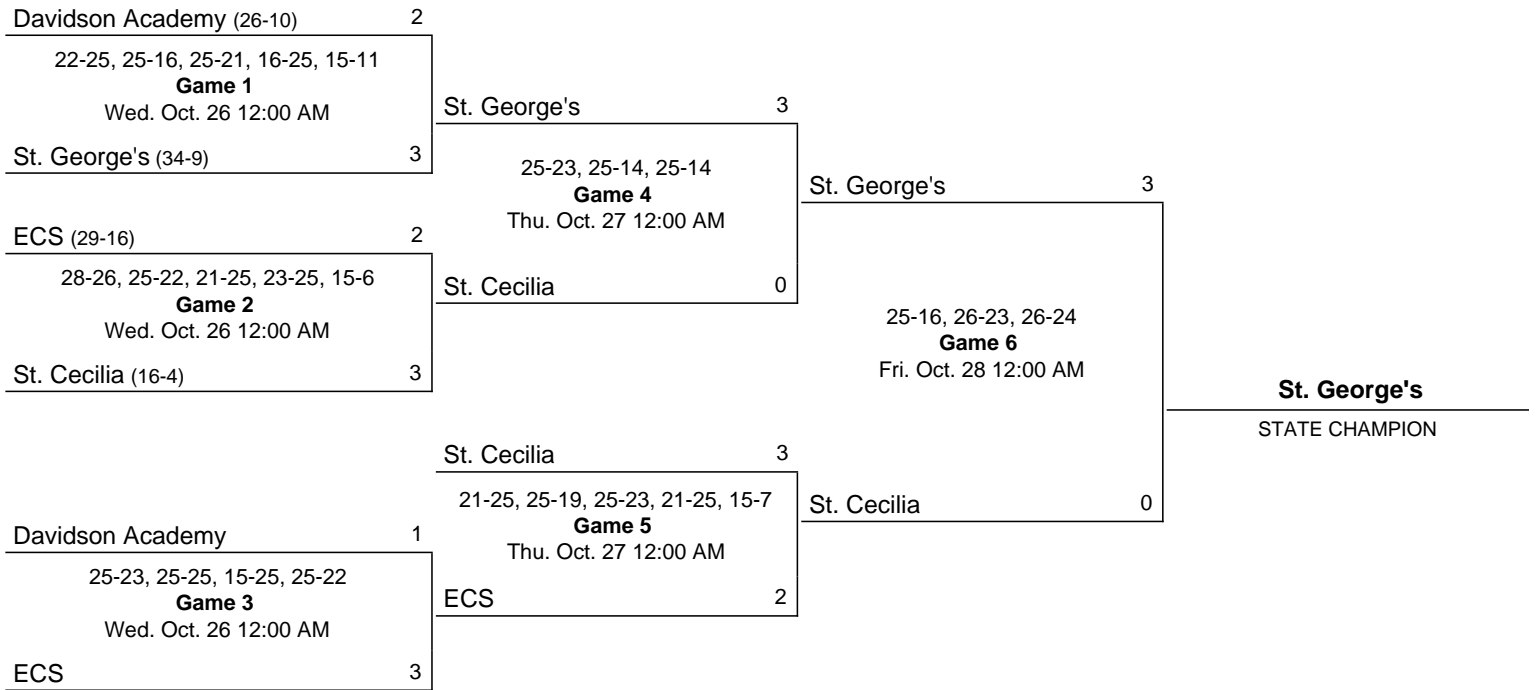

Notes:

2013 Division II A State Girls' Volleyball Tournament

October 23 - October 25, 2013 - Murfreesboro, TN

Notes:

2011 Division II A State Girls' Volleyball Tournament

October 26 - October 28, 2011 - Murfreesboro, TN