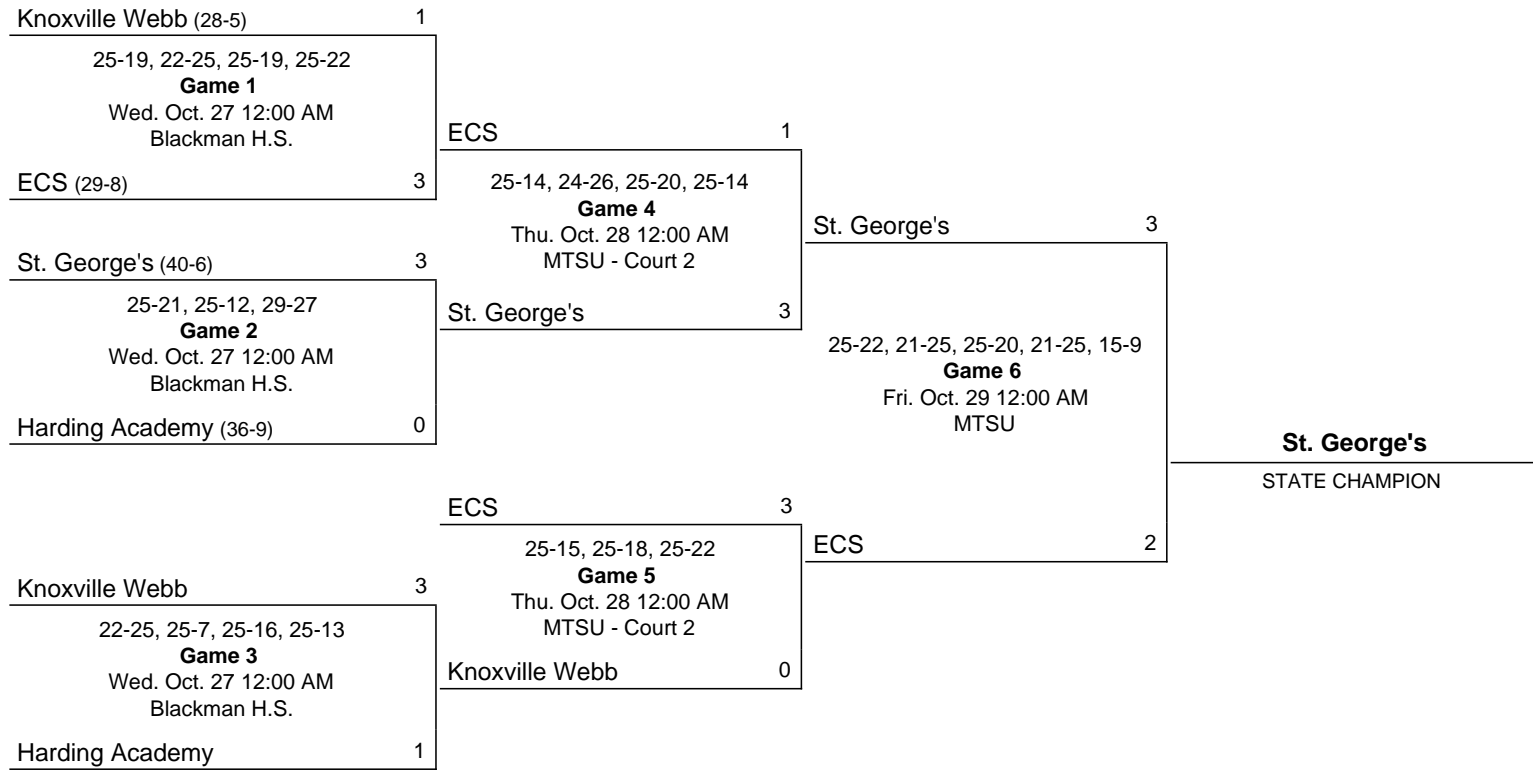

2010 Division II A State Girls' Volleyball Tournament

October 27 - October 29, 2010 - Murfreesboro, TN

Notes: