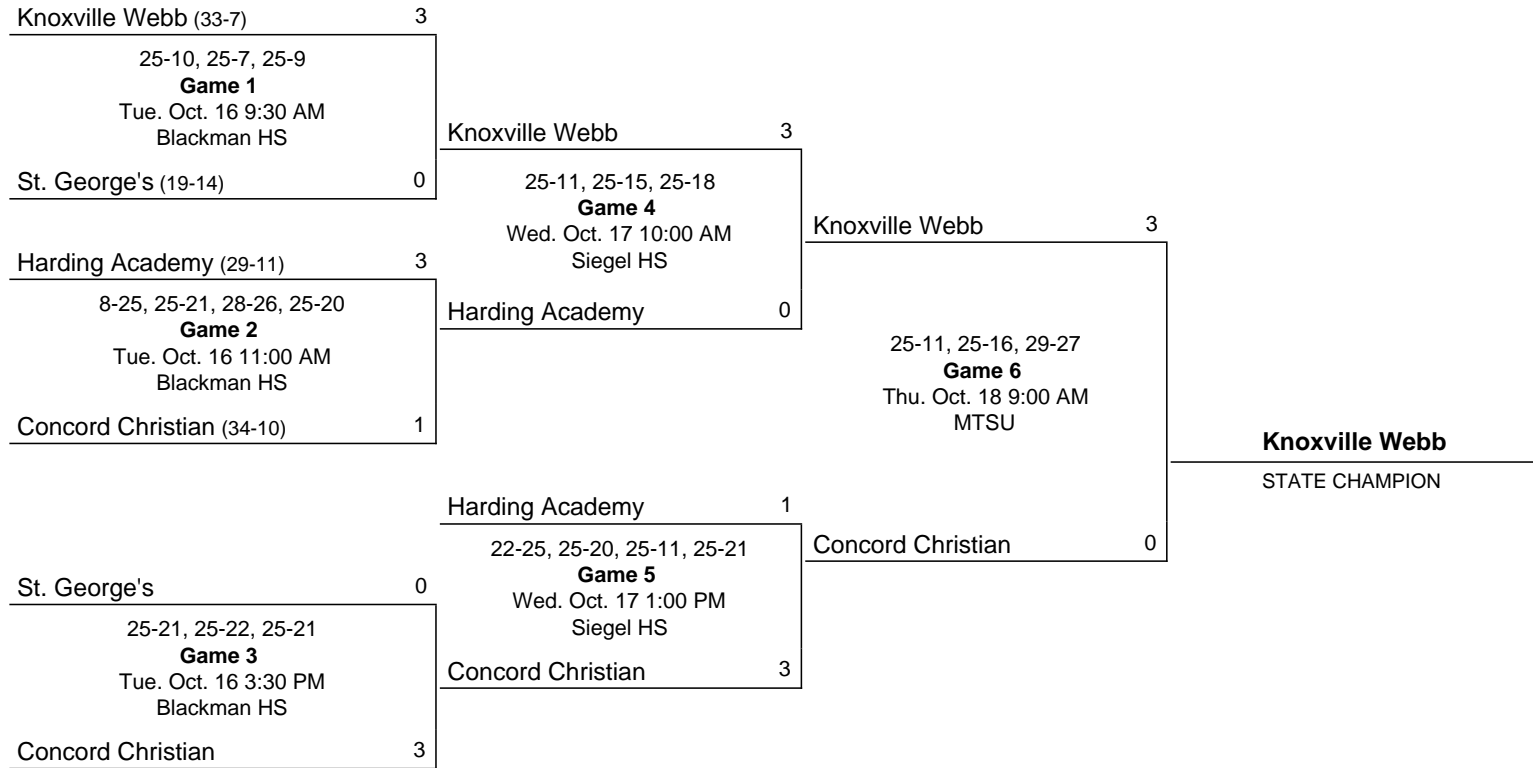

Volleyball Box Score (4th set only)
TSSAA Volleyball State Championships
St. George's vs Concord Christian (Oct 24, 2019 at Murfreesboro, TN)

#	St. George's	S	Attack			Pct	Ast	Serve			Dig	Block			BH	Pts
			K	E	TA			SA	SE	RE		BS	BA	BE		
4	O'Connell, Erin	1	1	2	7	-.143	0	1	1	0	2	0	0	0	0	-
7	Slemons, Ashton	1	1	1	3	.000	0	0	0	0	1	0	0	0	0	-
8	Aghabeg, Alyssa	1	0	0	0	.000	2	2	0	0	4	0	0	0	1	-
11	Young, Kym	1	4	0	17	.235	0	0	0	0	0	0	0	1	0	-
15	Thrasher, Adi	1	7	1	9	.667	0	0	1	0	5	0	1	0	0	-
20	Thompson, Annika	1	4	3	15	.067	13	0	1	0	7	0	1	0	1	-
5	Ibrahim, Maya	1	0	0	0	.000	1	0	0	0	4	0	0	0	0	-
Totals		1	17	7	51	.196	16	3	3	0	23	0	2	1	2	-

Team Attack By Set

Set	K	E	TA	Pct
1	0	0	0	.000
2	0	0	0	.000
3	0	0	0	.000
4	17	7	51	.196

TOTAL TEAM BLOCKS: 1.0

SET SCORES

	1	2	3	4	Team Records:
St. George's (3)	25	29	25	25	28-10
Concord Christian (1)	27	27	20	20	30-9

#	Concord Christian	S	Attack			Pct	Ast	Serve			Dig	Block			BH	Pts
			K	E	TA			SA	SE	RE		BS	BA	BE		
4	Profeta, Mikayla	1	1	0	7	.143	1	0	0	0	3	0	1	0	0	-
7	Sweeney, Catherine	1	0	1	2	-.500	0	0	0	0	0	0	0	0	0	-
8	Sulish, Annabelle	1	4	2	18	.111	0	0	0	1	2	0	0	0	0	-
10	Komistek, Anna	1	2	0	4	.500	0	0	0	0	1	0	0	0	0	-
12	Meyer, Emma	1	0	0	1	.000	6	0	0	1	2	0	1	0	0	-
13	Crawford, Charli	1	1	1	4	.000	0	0	0	0	0	0	0	0	0	-
1	Tucker, Alie	1	0	0	1	.000	0	0	0	1	5	0	0	0	0	-
2	Brock, Karson	1	0	0	0	.000	0	0	0	0	8	0	0	0	0	-
11	Petersen, Sydney	1	0	0	0	.000	0	0	0	0	2	0	0	0	0	-
Totals		1	8	4	37	.108	7	0	0	3	23	0	2	0	0	-

Team Attack By Set

Set	K	E	TA	Pct
1	0	0	0	.000
2	0	0	0	.000
3	0	0	0	.000
4	8	4	37	.108

TOTAL TEAM BLOCKS: 1.0

Site: Murfreesboro, TN (Murphy Center)
Date: Oct 24, 2019 Attend: Time: 1:52
Referees: Kim Ratliff, Richard Williams
TSSAA Division 2-A Championship Match

2018 Division II-A State Girls' Volleyball Tournament

October 16 - October 18, 2018 - Siegel High School, Blackman High School & MTSU

Notes: