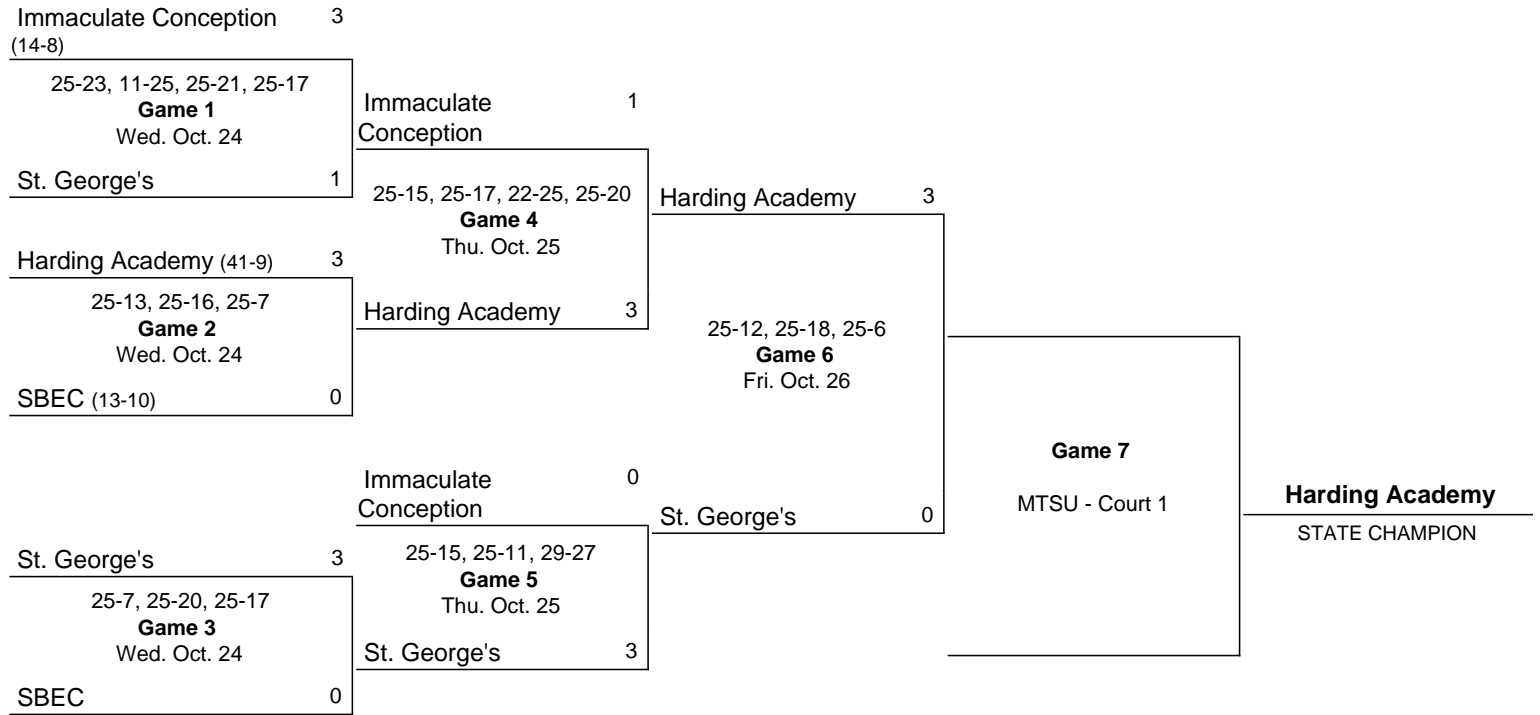

Notes:

2008 Division II Class A State Girls' Volleyball Tournament

October 29 - October 31, 2008 - Murfreesboro, TN

Notes:

2007 Division II Class A State Girls' Volleyball Tournament

October 24 - October 26, 2007 - MTSU - Murfreesboro, TN