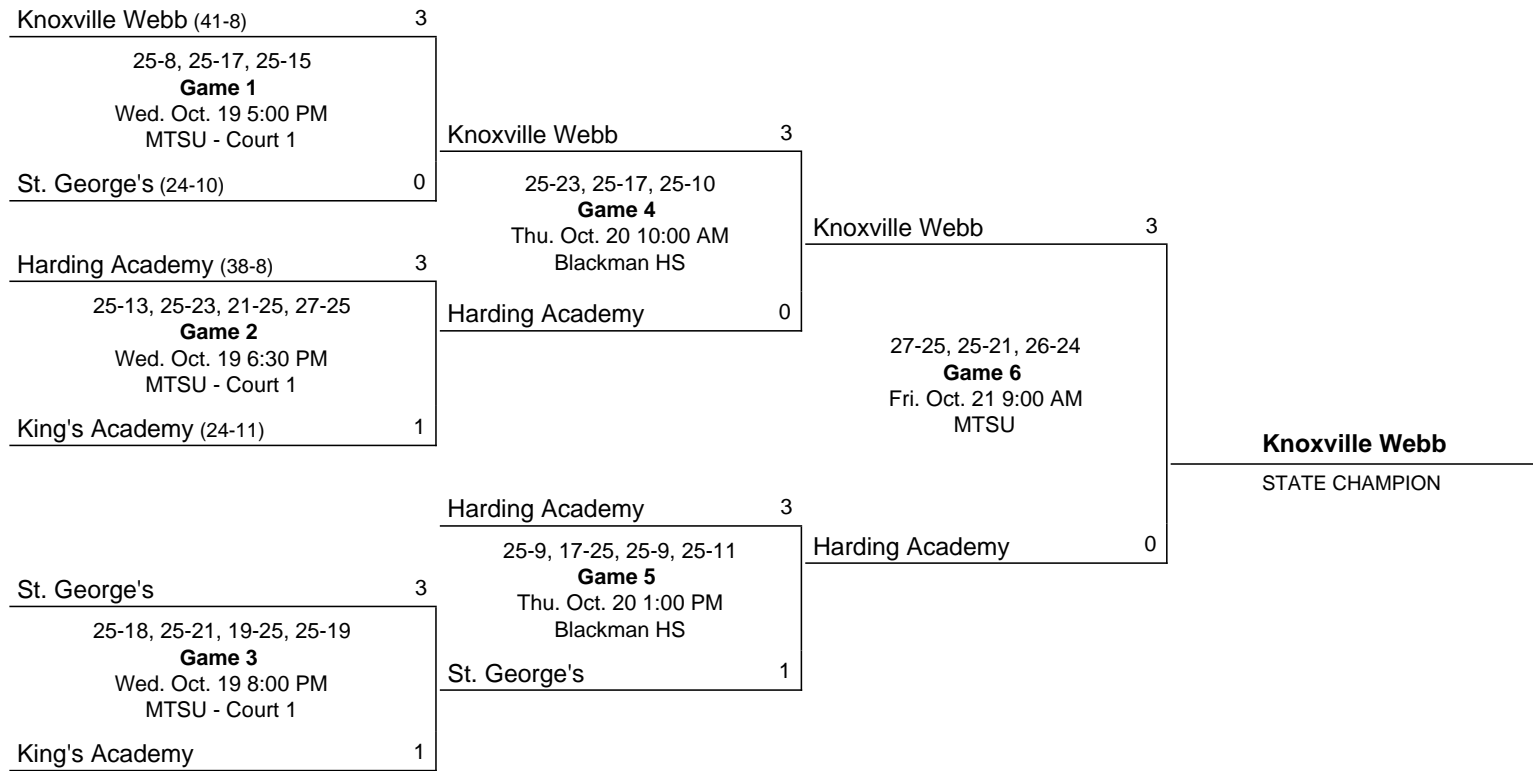

2018 Division II-A State Girls' Volleyball Tournament

October 16 - October 18, 2018 - Siegel High School, Blackman High School & MTSU

Notes:

2016 Division II Class A State Girls' Volleyball Tournament

October 19 - October 21, 2016 - Blackman High School & MTSU