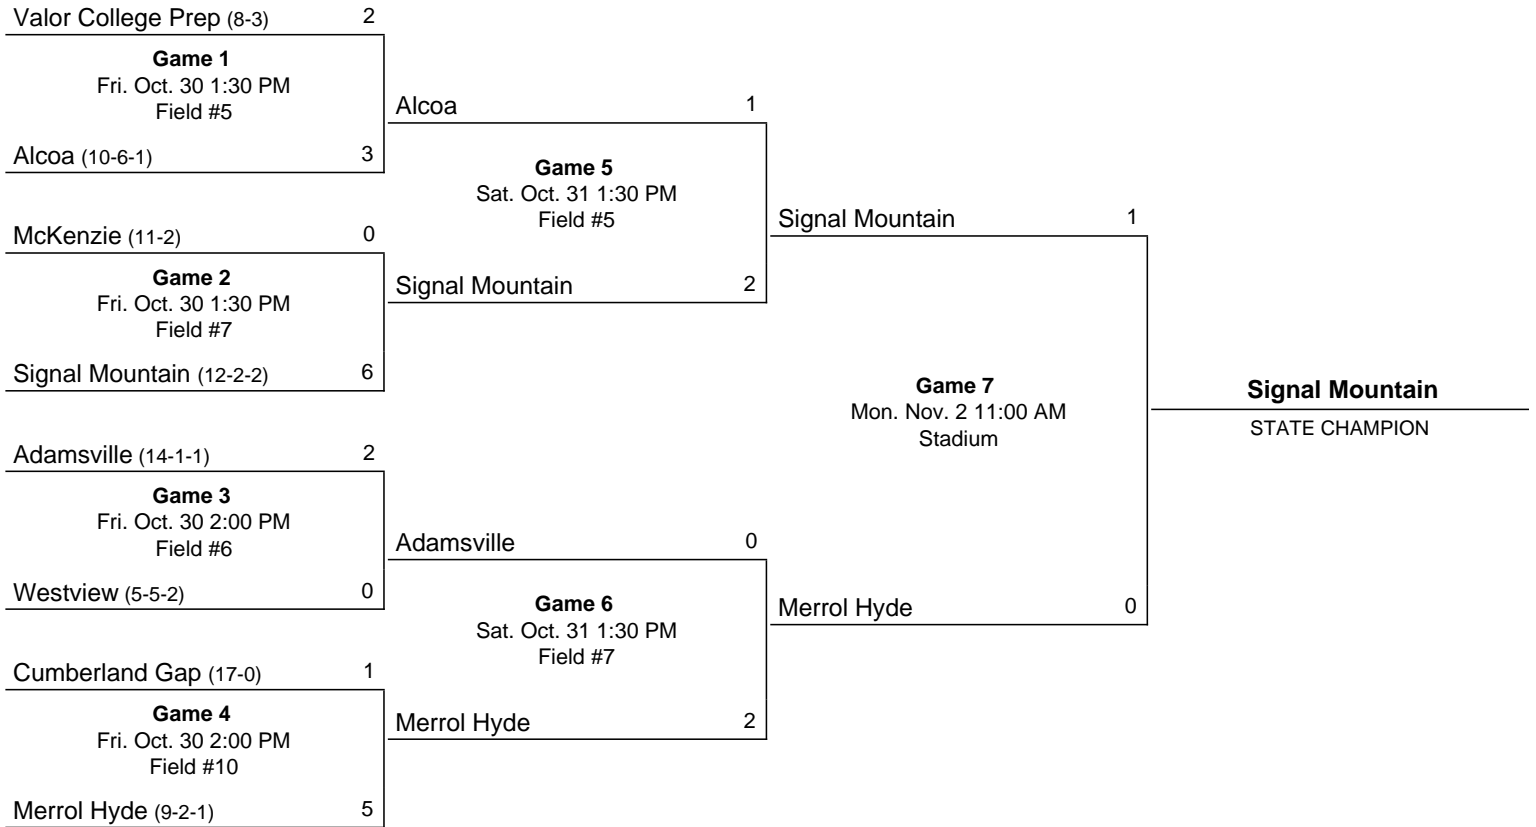

2020 Class A State Girls' Soccer Tournament

October 30 - November 2, 2020 · Richard Siegel Soccer Complex -
Murfreesboro, TN

Soccer Box Score (Final)
The Automated ScoreBook For Soccer
Signal Mountain vs McKenzie (Oct 30, 2020 at Murfreesboro, Tenn.)

Signal Mountain (13-2-2) vs.
McKenzie (11-3-0)
Date: Oct 30, 2020 • Attendance:
Weather:

Goals by period	1	2	Total
Signal Mountain	4	2	6
McKenzie	0	0	0

Signal Mountain

Po #	Player	Sh	SO	G	A
gk 28	Furr, Reilly	-	-	-	-
3	Lowry, Dillia	3	-	-	1
8	Mincy, Camilia	12	8	3	-
9	Maddox, Marley	1	-	-	-
11	Lane, Ainsley	1	1	-	-
15	Daverson, Jenny	3	2	-	-
17	Wilson, Kara	6	5	-	1
18	Whitney, Virginia	9	6	1	-
22	Jenkins, Lainey	-	-	-	-
26	Duffey, Ava	2	1	-	1
34	Avery, Maddie	-	-	-	-
-- Substitutes --					
1	Griffin, Ceci	-	-	-	-
10	Ward, Haleigh	-	-	-	-
12	Dieter, Julia	1	1	1	-
13	Lowry, Briley	1	1	-	-
19	Rock, Ashlyn	-	-	-	-
23	Easterly, Kiya	-	-	-	-
24	Newton, Alayna	-	-	-	-
25	Agan, Jessica	1	1	1	-
29	Bartoo, Elyse	-	-	-	-
32	Roberts, Abby	-	-	-	1
99	Peavy, Hannah	-	-	-	-
Totals		40	26	6	4

McKenzie

Po #	Player	Sh	SO	G	A
gk 9	Dillingham, Gracie	-	-	-	-
2	Chappell, Allie	4	2	-	-
3	Spivey, Anna	-	-	-	-
5	Wright, Isabelle	-	-	-	-
6	Fornera, Sydney	-	-	-	-
7	Brasfield, Haley	1	1	-	-
8	Nesbitt, Savannah	1	-	-	-
10	Dillingham, Hannah	-	-	-	-
14	Brown, Cassidy	-	-	-	-
17	Aird, Maggie	-	-	-	-
24	Hill, Savannah	-	-	-	-
-- Substitutes --					
15	Moore, Jessica	-	-	-	-
20	Patel, Anna	-	-	-	-
Totals		6	3	0	0

#	Goalkeepers	Min	GA	Saves
28	Furr, Reilly	61:53	0	1
19	Rock, Ashlyn	11:35	0	1
99	Peavy, Hannah	6:32	0	1

#	Goalkeepers	Min	GA	Saves
9	Dillingham, Gracie	80:00	6	20

Shots by period	1	2	Total
Signal Mountain	27	13	40
McKenzie	3	3	6

Saves by period	1	2	Total
Signal Mountain	1	2	3
McKenzie	14	6	20

Corner kicks	1	2	Total
Signal Mountain	3	3	6
McKenzie	0	1	1

Scoring summary:

No.	Time	Team	Goal scorer	Assist	Description
1.	17:04	SIGMTN	Mincy, Camilia	(unassisted)	1v1 from 10 yds
2.	31:04	SIGMTN	Whitney, Virginia	Penalty kick	
3.	32:40	SIGMTN	Mincy, Camilia	(unassisted)	
4.	38:13	SIGMTN	Agan, Jessica	Wilson, Kara	deflection to back post
5.	57:52	SIGMTN	Mincy, Camilia	Duffey, Ava	deflection to right side of goal
6.	69:28	SIGMTN	Dieter, Julia	Lowry, Dillia Roberts, Abby	

Cautions and ejections:
YC-MCKENZIE #17 (41:12); YC-SIGMTN #15 (77:06)

Stadium: Siegel Complex
Officials: Referee: Kelsey Crabdree; Asst. Referee: Seth Wilson; Steve Schneider;
Alt. Official: Lauryn Hill;
Offsides: Signal Mountain 2, McKenzie 0.

_____
Official's signature