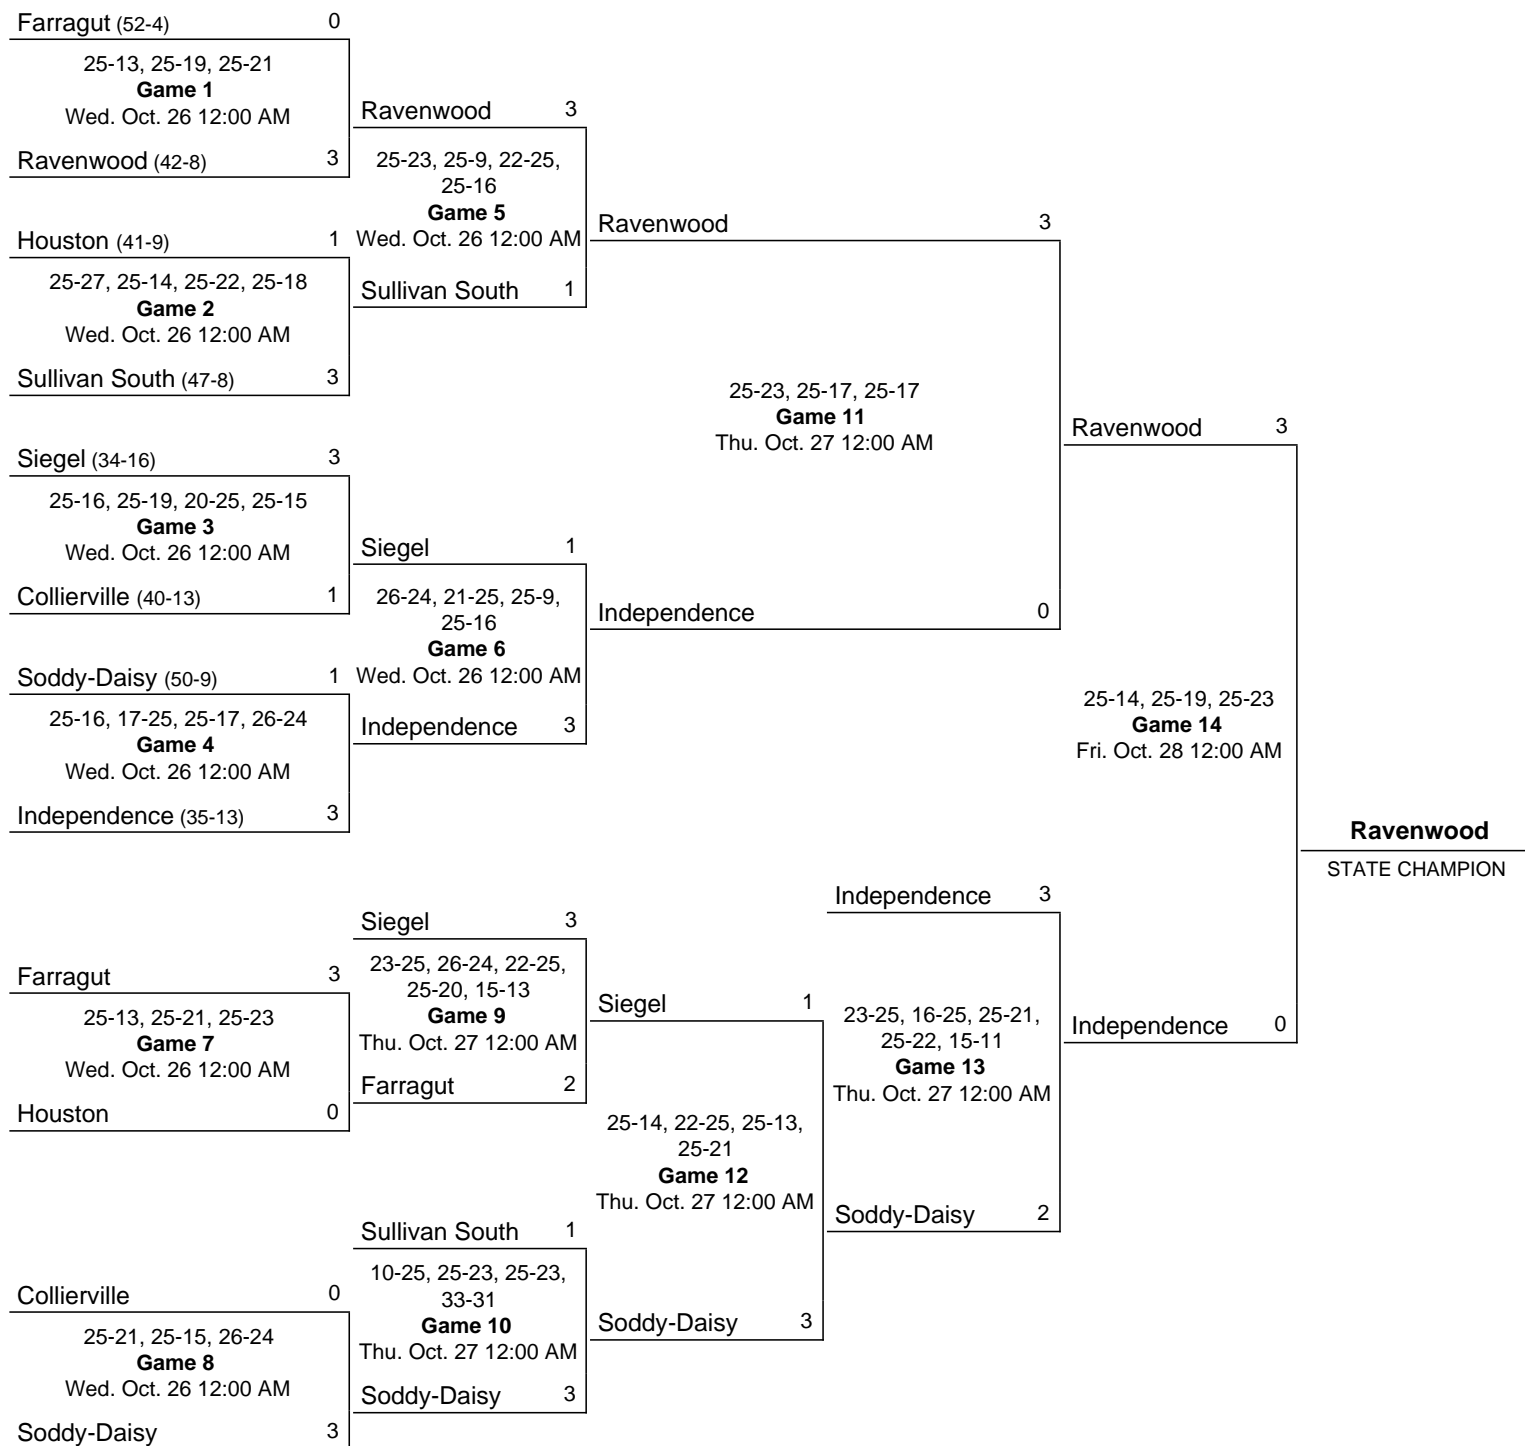

2011 Class AAA State Girls' Volleyball Tournament

October 26 - October 28, 2011 - Murfreesboro, TN

Notes: