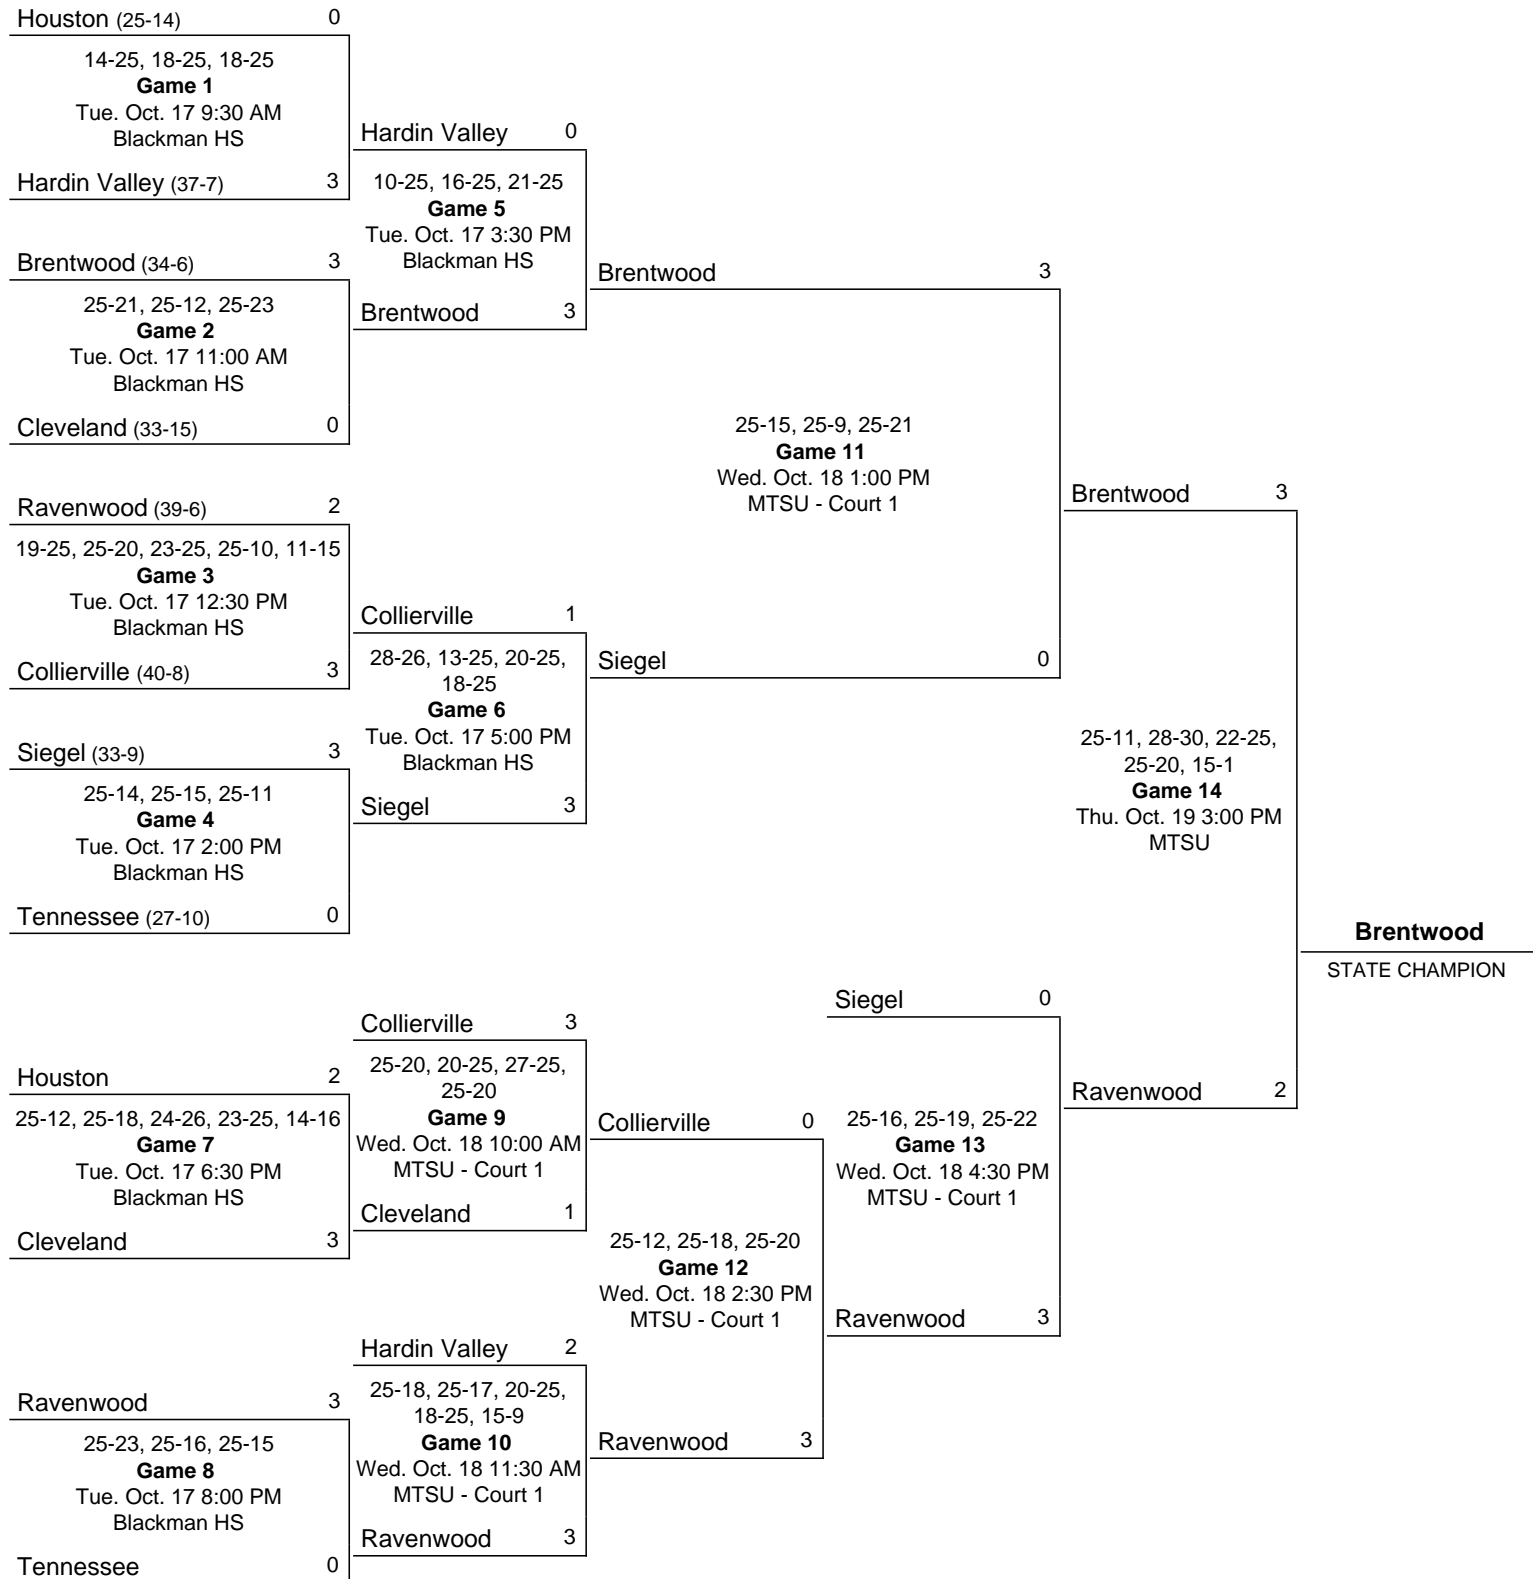

2017 Class AAA State Girls' Volleyball Tournament

October 17 - October 19, 2017 - Blackman High School & MTSU

Notes: