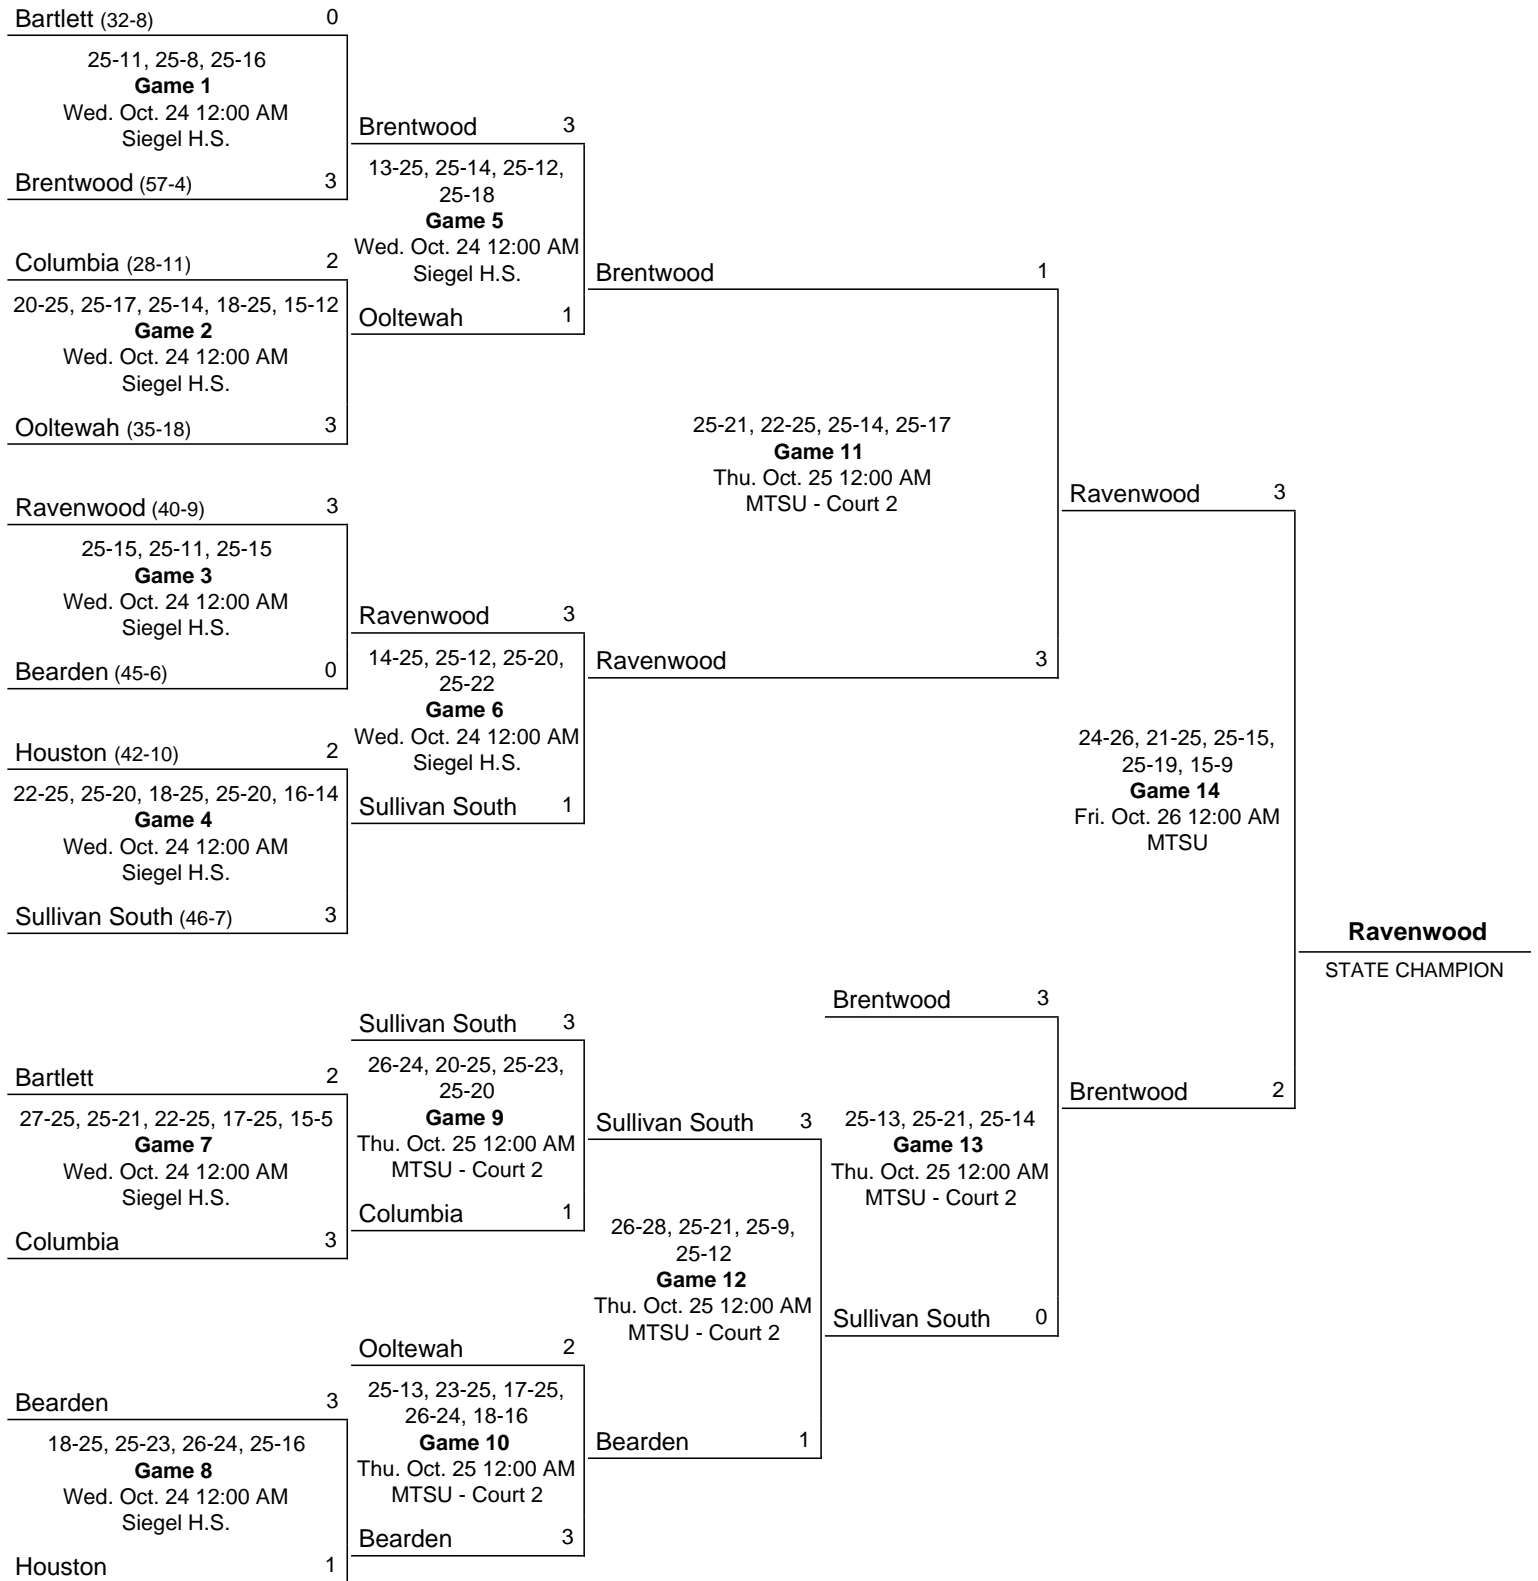

2012 Class AAA State Girls' Volleyball Tournament

October 24 - October 26, 2012 - Murfreesboro, TN

Notes: