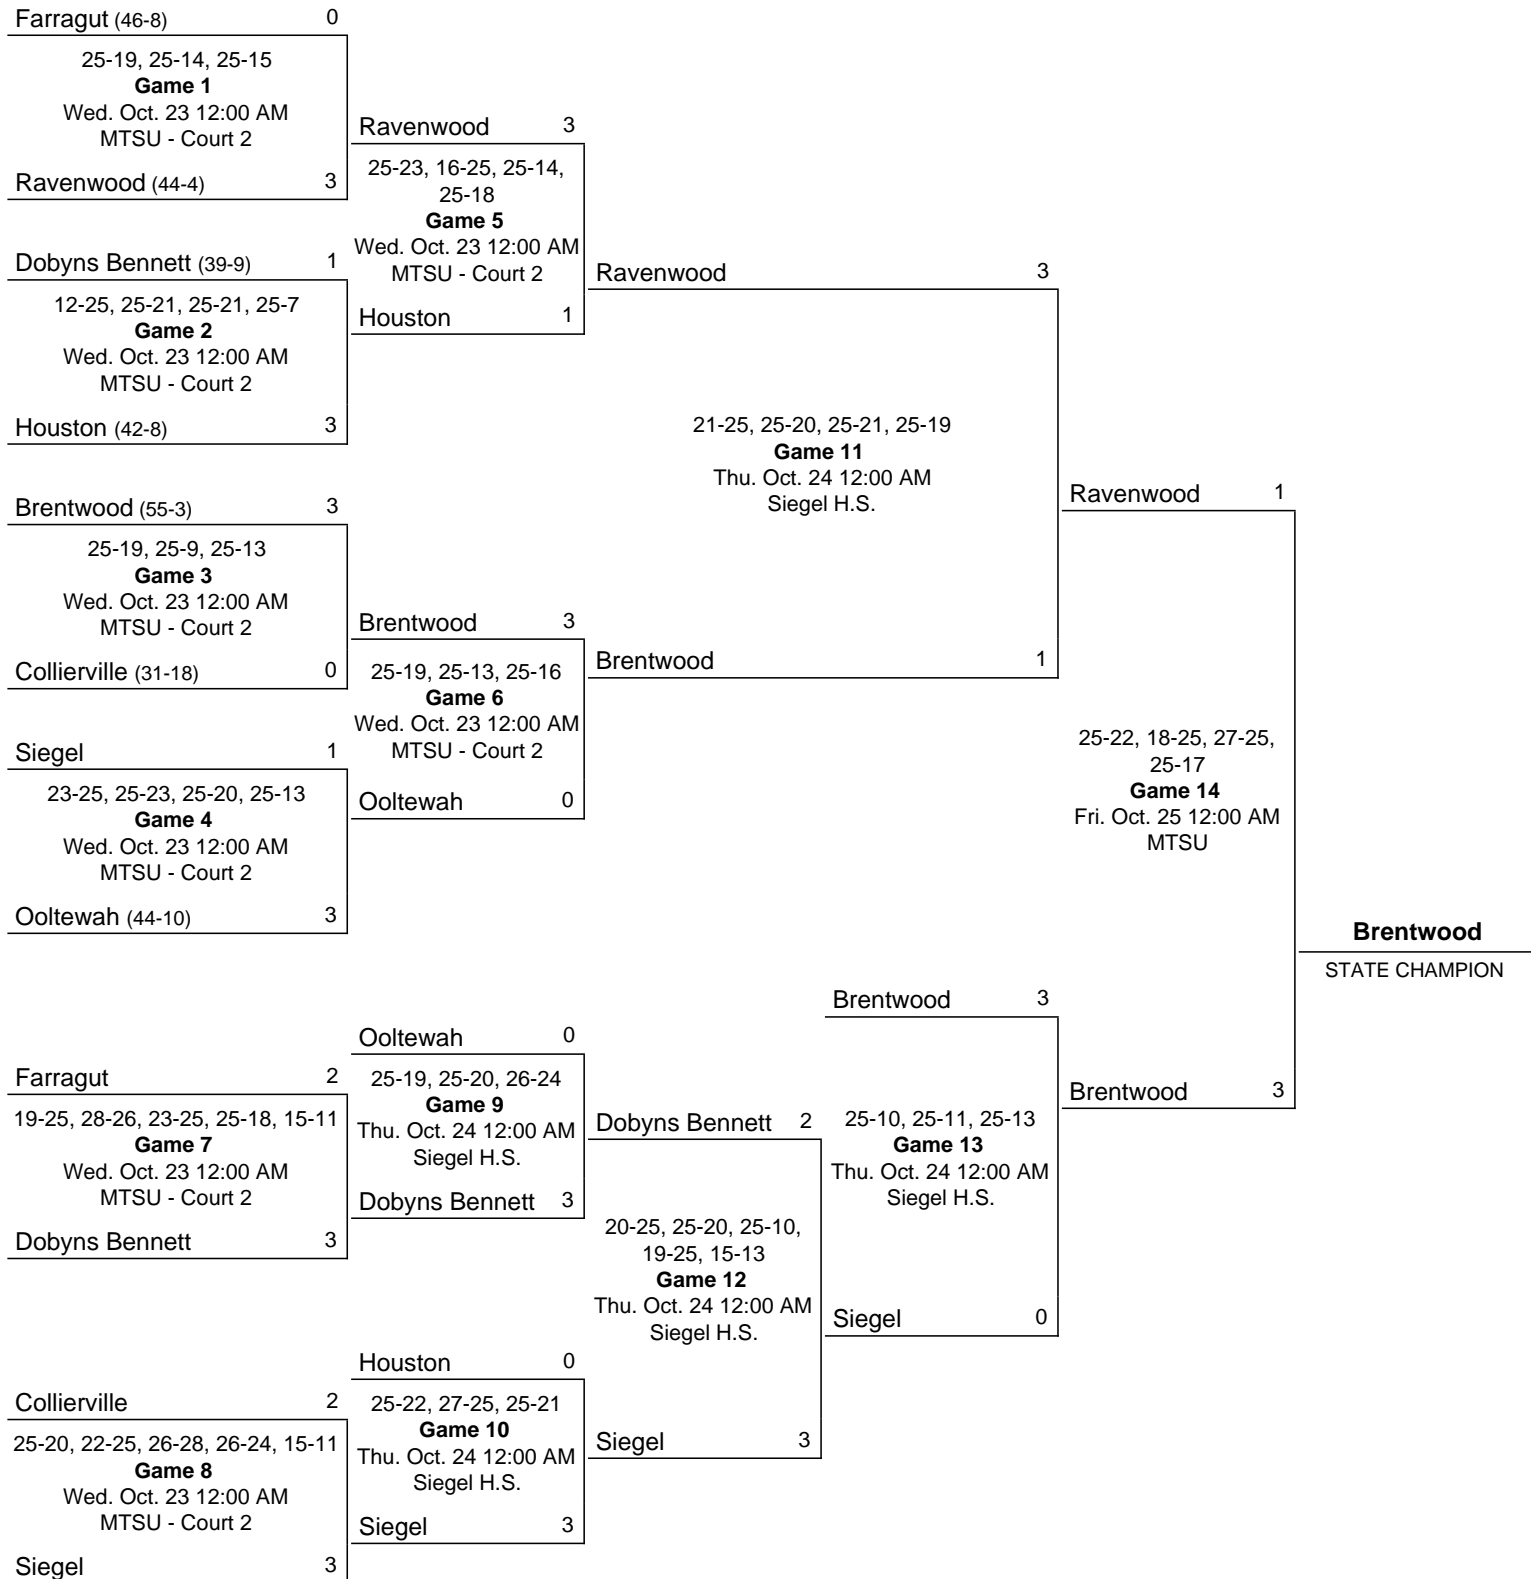

2013 Class AAA State Girls' Volleyball Tournament

October 23 - October 25, 2013 - Murfreesboro, TN

Notes: