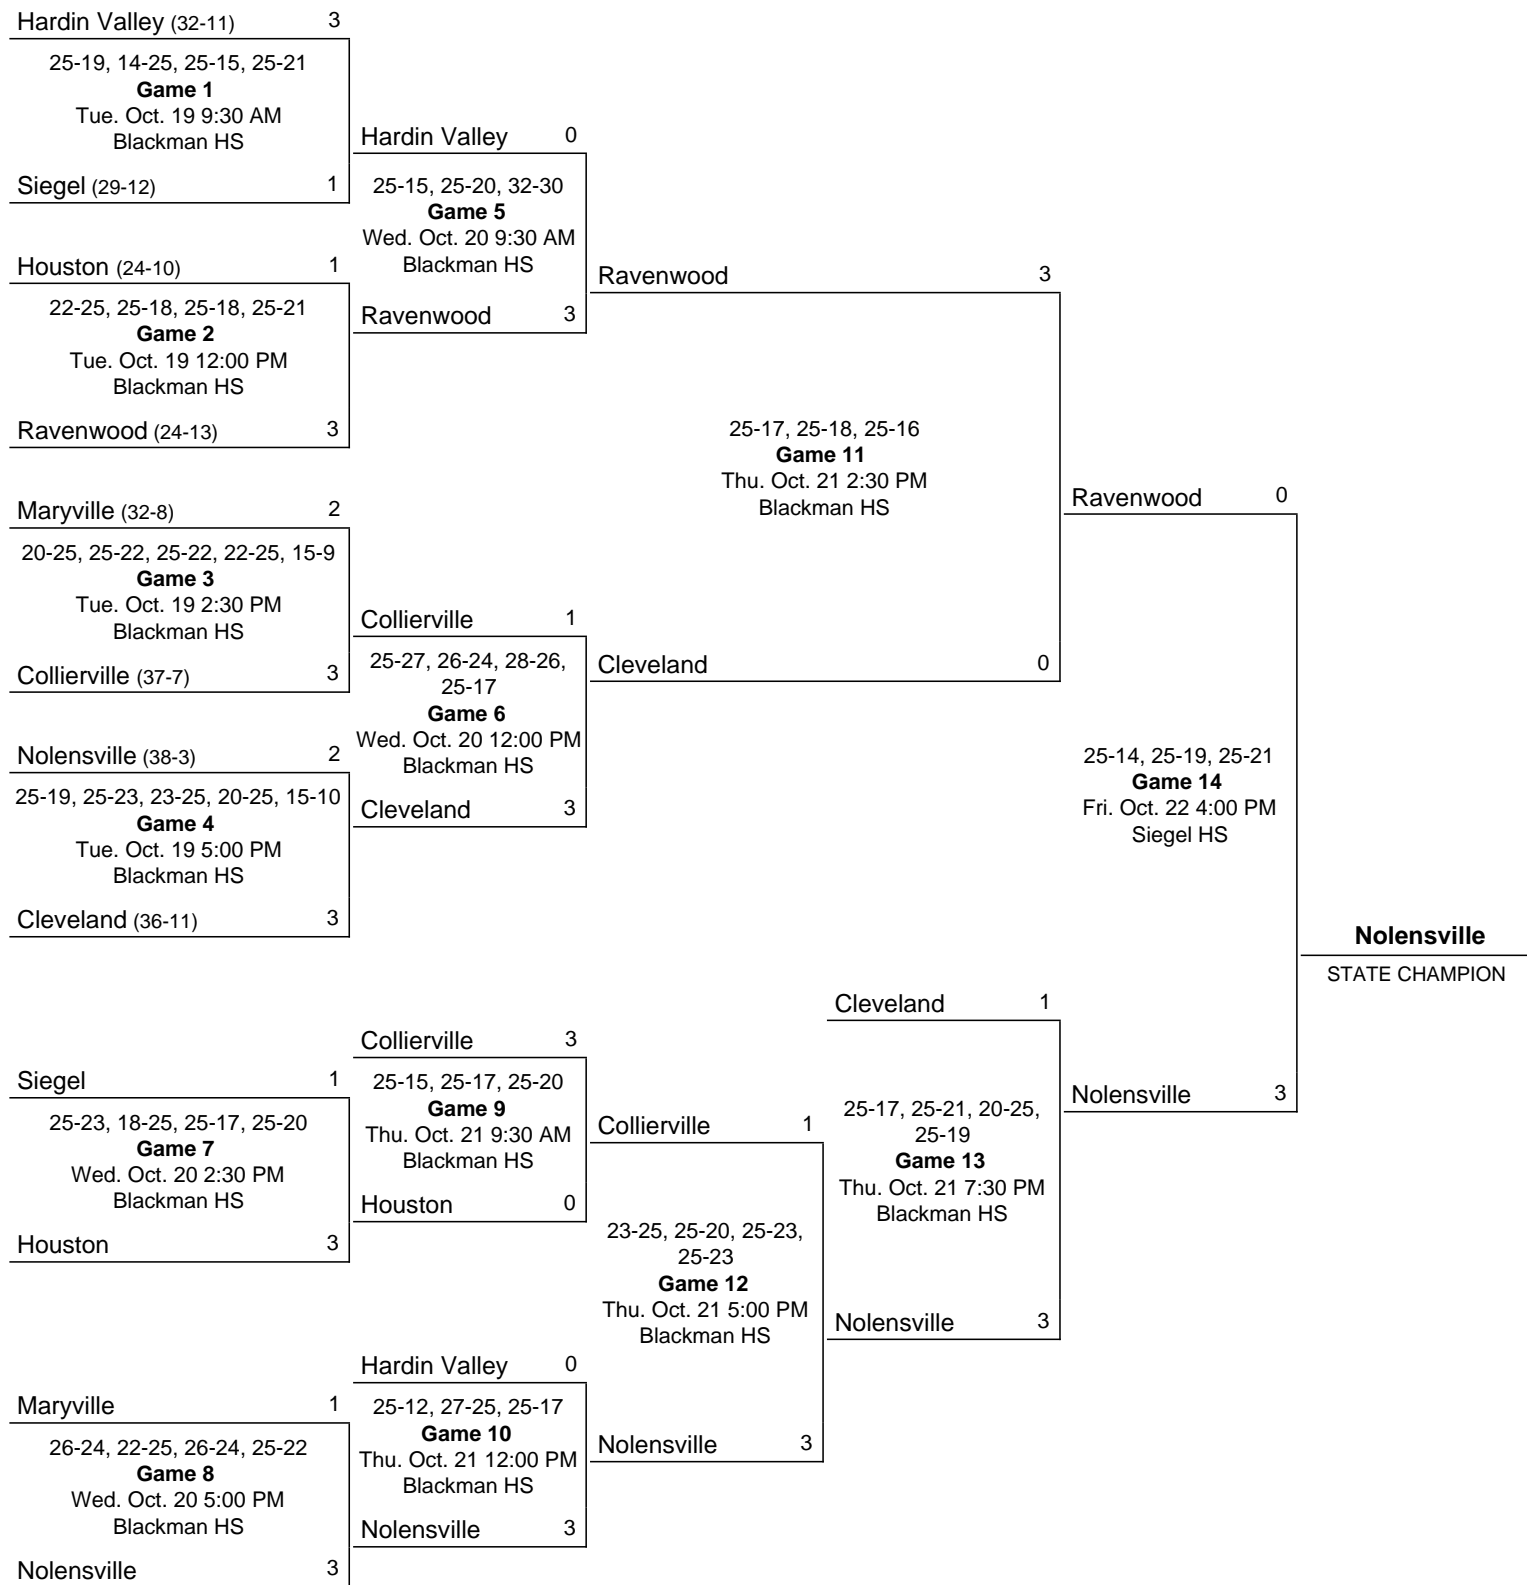

2021 Class AAA State Girls' Volleyball Tournament

October 19 - October 22, 2021 · Blackman High School & Siegel High School

Notes:

Volleyball Box Score
TSSAA State Volleyball Championships
Nolensville vs Ravenwood (Oct 22, 2021 at Murfreesboro, Tenn.)

#	Nolensville	S	Attack				Ast	Serve			Dig	Block			Pts	
			K	E	TA	Pct		SA	SE	RE		BS	BA	BE		BH
3	Tant, Ellie	3	1	0	1	1.000	12	5	0	0	7	0	0	0	0	-
5	Knox, Kaira	3	13	0	19	.684	0	0	0	0	0	0	2	0	0	-
10	Allred, Maggie	3	1	1	4	.000	0	0	0	0	0	2	3	0	0	-
12	Young, Avery	3	7	3	24	.167	0	0	2	3	10	0	1	1	0	-
14	McNeely, Madeline	3	2	2	8	.000	0	0	0	0	0	0	1	2	0	-
15	Rickert, Margaret	3	8	2	26	.231	1	2	1	2	6	0	0	0	0	-
2	Johnston, Caroline	3	0	0	4	.000	10	0	0	0	0	1	1	0	0	-
4	Guthrie, Maymie	3	0	0	1	.000	6	2	0	2	8	0	0	0	0	-
6	Holden, Marlee	3	0	0	0	.000	0	1	2	0	0	0	0	0	0	-
13	Neal, Peyton	3	0	0	1	.000	0	0	0	1	8	0	0	0	0	-
Totals		3	32	8	88	.273	29	10	5	8	39	3	8	3	0	-

Team Attack By Set

TOTAL TEAM BLOCKS: 7.0

Set	K	E	TA	Pct
1	12	1	29	.379
2	6	1	23	.217
3	14	6	36	.222

SET SCORES

Nolensville (3)
Ravenwood (0)

1	2	3	Team Records:
25	25	25	43-4
14	19	21	26-14

#	Ravenwood	S	Attack				Ast	Serve			Dig	Block			Pts	
			K	E	TA	Pct		SA	SE	RE		BS	BA	BE		BH
1	Riggs, Kennedy	3	2	2	6	.000	26	1	1	0	4	0	1	0	0	-
5	Sichling, Tanya	3	11	4	28	.250	0	0	0	2	0	0	0	0	0	-
8	Lepore, Avery	3	7	7	24	.000	1	0	1	4	10	0	1	0	0	-
9	Allen, Natalie	2	1	2	3	-.333	0	0	1	0	0	0	1	0	0	-
13	Grimes, Reghan	3	6	3	13	.231	0	0	0	0	0	1	1	0	0	-
14	Larkin, Reagan	3	5	3	20	.100	0	4	3	1	7	0	0	0	0	-
4	Chadwick, Abigail	1	0	0	1	.000	0	0	0	0	0	0	0	0	0	-
6	Lepore, Isabella	3	0	0	0	.000	1	1	1	1	11	0	0	0	0	-
10	Mullendore, Alexis	2	0	0	0	.000	0	0	0	1	1	0	0	0	0	-
11	Kimpel, Ellie	2	0	2	4	-.500	0	0	0	0	1	0	0	1	0	-
12	Gruver, Lana	3	0	0	0	.000	0	0	1	0	0	0	0	0	0	-
16	Birrell, Emily	3	0	0	0	.000	1	2	0	0	4	0	0	0	0	-
Team										1						
Totals		3	32	23	99	.091	29	8	8	10	38	1	4	1	0	-

Team Attack By Set

TOTAL TEAM BLOCKS: 3.0

Set	K	E	TA	Pct
1	7	7	34	.000
2	12	8	31	.129
3	13	8	34	.147

Site: Murfreesboro, Tenn. (Siegel High School)

Date: Oct 22, 2021 Attend: 612 Time: 1:06

Referees:

TSSAA Volleyball State Championships

Class AAA Championship Match