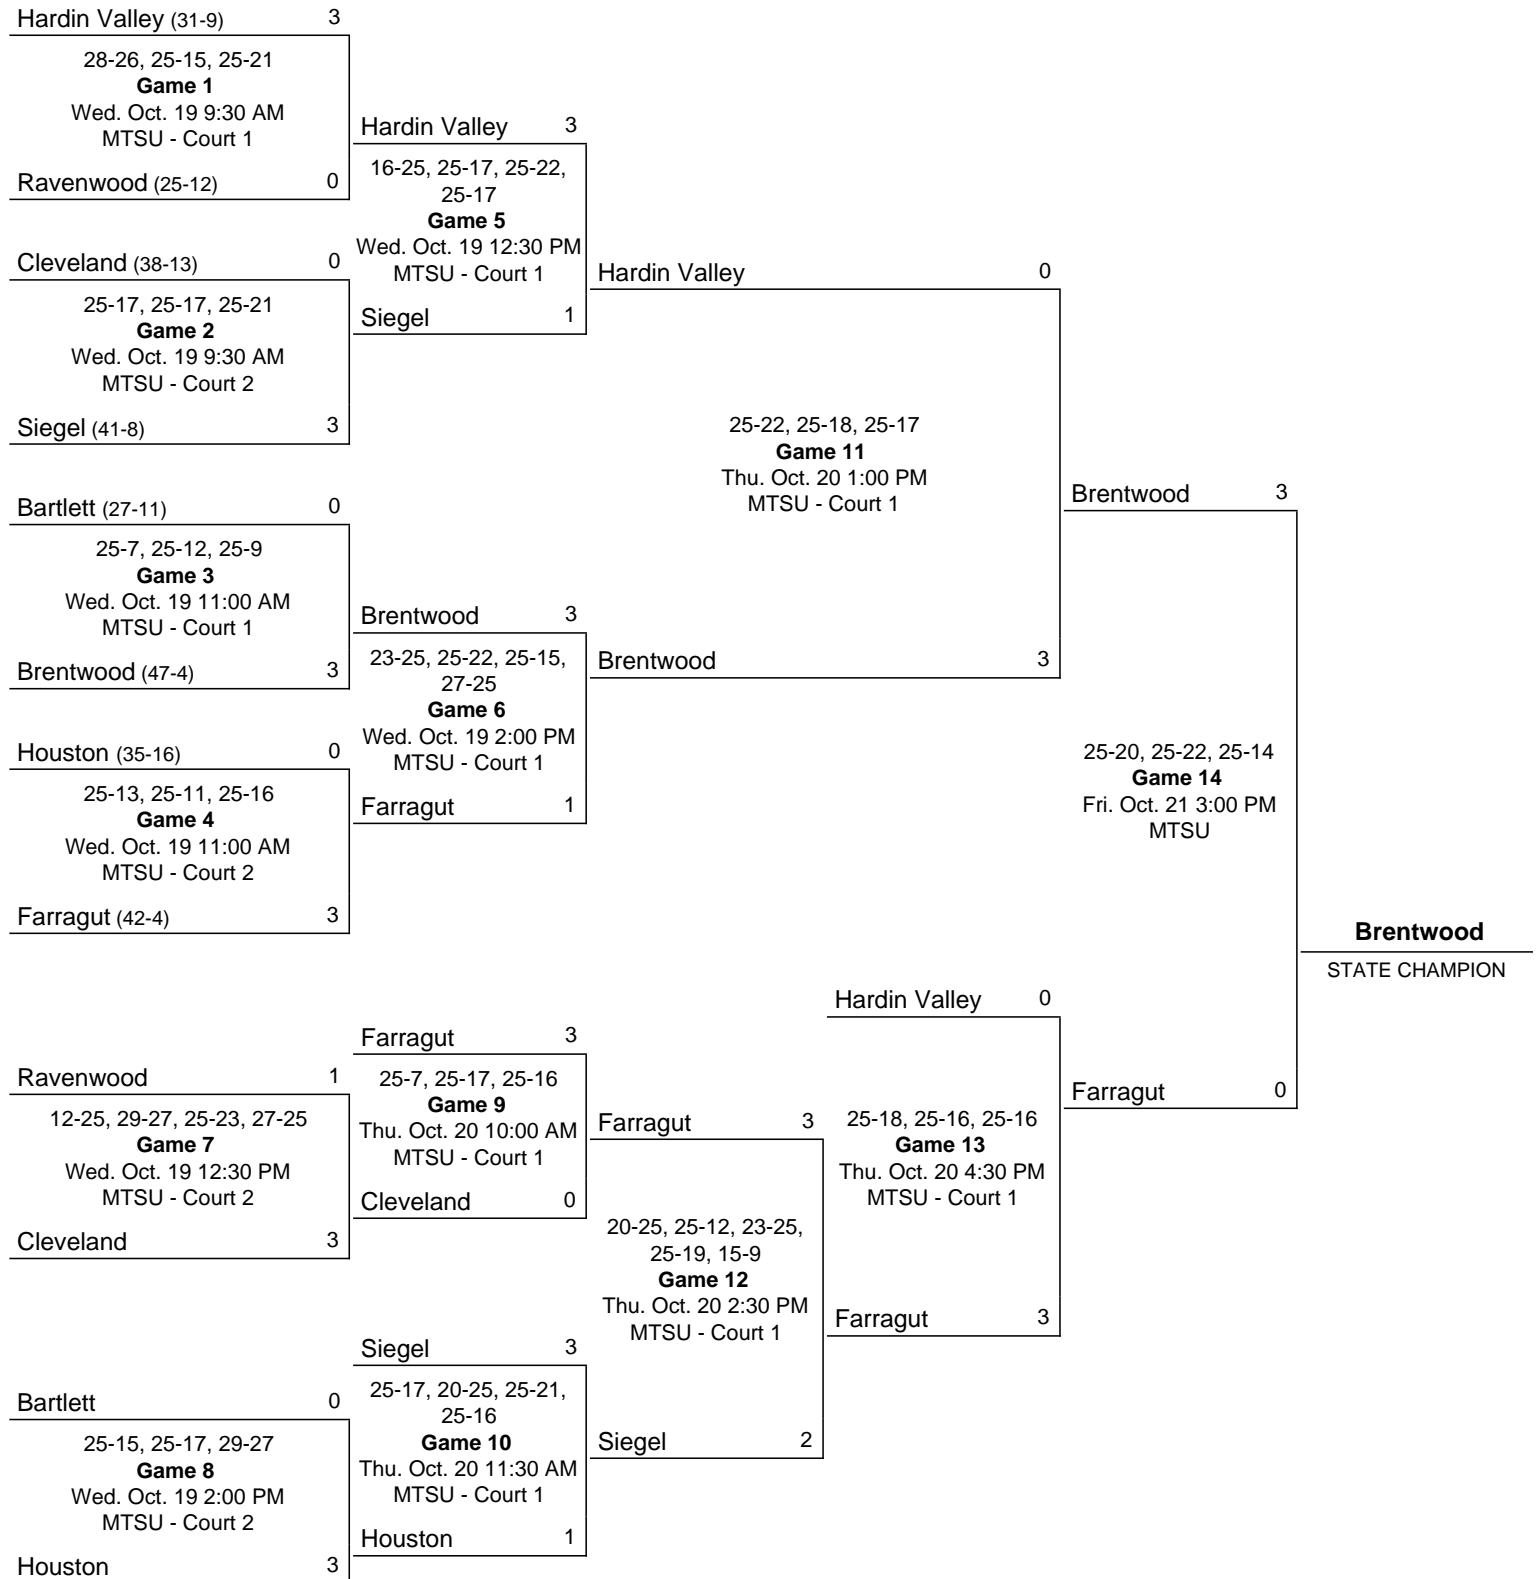

**Class AAA Championship
Play-by-Play Summary (5th set)**

Brentwood vs Ravenwood (10/19/2017 at Murfreesboro, Tenn.)

Score	Plays: Set 5	Serve	Point
	RVNWOOD starters: Spencer, Camille; Briggs, Caroline; Dickens, Kennedy; Cerino, Victoria; Rickert, Sam; Bidwell, Madison; libero Knott, Laura.		
	BRNTWOOD starters: Carpenter, Tori; Eggleston, Logan; Carter, Morgan; Lamb, Celia; Blanchet, Bella; Wingo, Analeigh; libero Aceveda, Andrea.		
1-0	[Knott, Laura] Kill by Lamb, Celia (from Carpenter, Tori).	S:RVNWOOD	P:BRNTWOOD
2-0	[Carter, Morgan] Service ace (Spencer, Camille).	S:BRNTWOOD	P:BRNTWOOD
3-0	[Carter, Morgan] Kill by Eggleston, Logan (from Carpenter, Tori). RVNWOOD subs: Gipson, Morgan; Spencer, Camille.	S:BRNTWOOD	P:BRNTWOOD
3-1	[Carter, Morgan] Attack error by Eggleston, Logan. RVNWOOD subs: Cooper, Carly; Bidwell, Madison.	S:BRNTWOOD	P:RVNWOOD
4-1	[Cooper, Carly] Kill by Eggleston, Logan (from Carpenter, Tori).	S:RVNWOOD	P:BRNTWOOD
5-1	[Aceveda, Andrea] Kill by Eggleston, Logan (from Carpenter, Tori). Timeout Ravenwood.	S:BRNTWOOD	P:BRNTWOOD
6-1	[Aceveda, Andrea] Kill by Eggleston, Logan (from Carpenter, Tori). RVNWOOD subs: Strassner, Rylee; Rickert, Sam.	S:BRNTWOOD	P:BRNTWOOD
7-1	[Aceveda, Andrea] Attack error by Strassner, Rylee. Timeout Ravenwood.	S:BRNTWOOD	P:BRNTWOOD
8-1	[Aceveda, Andrea] Kill by Eggleston, Logan (from Carpenter, Tori). RVNWOOD subs: Rickert, Sam; Strassner, Rylee.	S:BRNTWOOD	P:BRNTWOOD
9-1	[Aceveda, Andrea] Kill by Eggleston, Logan (from Carpenter, Tori). RVNWOOD subs: Spencer, Camille; Gipson, Morgan.	S:BRNTWOOD	P:BRNTWOOD
10-1	[Aceveda, Andrea] Kill by Eggleston, Logan (from Carpenter, Tori).	S:BRNTWOOD	P:BRNTWOOD
11-1	[Aceveda, Andrea] Attack error by Dickens, Kennedy (block by Carpenter, Tori; Wingo, Analeigh).	S:BRNTWOOD	P:BRNTWOOD
12-1	[Aceveda, Andrea] Kill by Eggleston, Logan (from Carpenter, Tori).	S:BRNTWOOD	P:BRNTWOOD
13-1	[Aceveda, Andrea] Ball handling error by Rickert, Sam.	S:BRNTWOOD	P:BRNTWOOD
14-1	[Aceveda, Andrea] Attack error by Cerino, Victoria (block by Carpenter, Tori; Wingo, Analeigh).	S:BRNTWOOD	P:BRNTWOOD
15-1	[Aceveda, Andrea] Kill by Carpenter, Tori (from Aceveda, Andrea).	S:BRNTWOOD	P:BRNTWOOD

2016 Class AAA State Girls' Volleyball Tournament

October 19 - October 21, 2016 - Middle Tennessee State University

Notes: