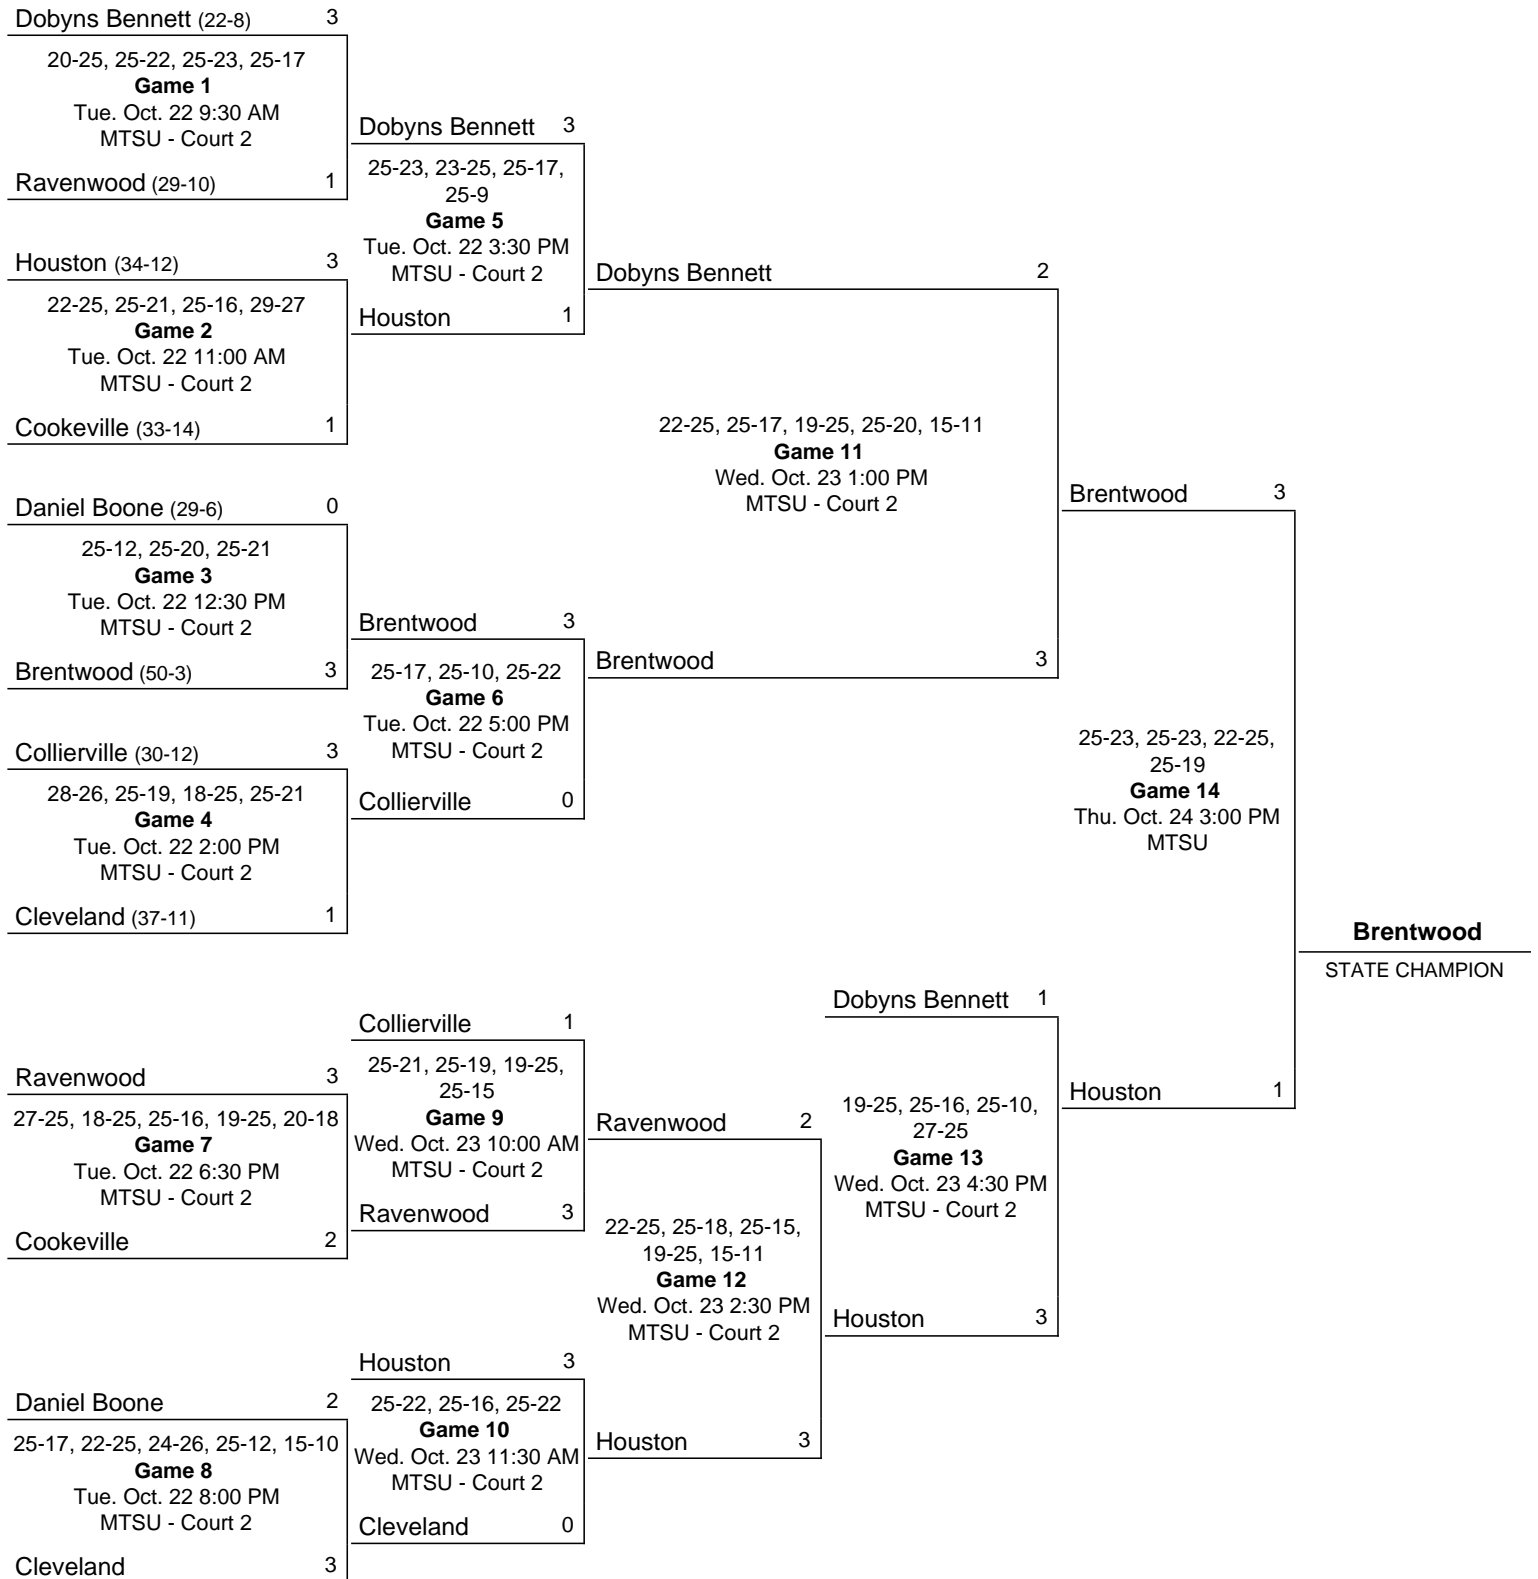

Volleyball Box Score (3rd set only)
TSSAA State Volleyball Championships
Nolensville vs Ravenwood (Oct 22, 2021 at Murfreesboro, Tenn.)

#	Nolensville	S	Attack				Ast	Serve			Dig	Block			BH	Pts
			K	E	TA	Pct		SA	SE	RE		BS	BA	BE		
3	Tant, Ellie	1	0	0	0	.000	5	0	0	0	1	0	0	0	0	-
5	Knox, Kaira	1	5	0	6	.833	0	0	0	0	0	0	0	0	0	-
10	Allred, Maggie	1	0	1	1	-1.000	0	0	0	0	0	0	1	0	0	-
12	Young, Avery	1	7	2	12	.417	0	0	0	0	1	0	0	0	0	-
14	McNeely, Madeline	1	0	2	4	-.500	0	0	0	0	0	0	0	2	0	-
15	Rickert, Margaret	1	2	1	10	.100	1	1	0	1	2	0	0	0	0	-
2	Johnston, Caroline	1	0	0	2	.000	6	0	0	0	0	0	1	0	0	-
4	Guthrie, Maymie	1	0	0	0	.000	1	1	0	0	4	0	0	0	0	-
6	Holden, Marlee	1	0	0	0	.000	0	0	1	0	0	0	0	0	0	-
13	Neal, Peyton	1	0	0	1	.000	0	0	0	0	3	0	0	0	0	-
Totals		1	14	6	36	.222	13	2	1	1	11	0	2	2	0	-

TOTAL TEAM BLOCKS: 1.0

Team Attack By Set					
Set	K	E	TA	Pct	
1	0	0	0	.000	
2	0	0	0	.000	
3	14	6	36	.222	

SET SCORES   1   2   3   Team Records:
Nolensville (3)   25 25 25   43-4
Ravenwood (0)   14 19 21   26-14

#	Ravenwood	S	Attack				Ast	Serve			Dig	Block			BH	Pts
			K	E	TA	Pct		SA	SE	RE		BS	BA	BE		
1	Riggs, Kennedy	1	1	1	3	.000	9	0	0	0	2	0	0	0	0	-
5	Sichling, Tanya	1	5	2	13	.231	0	0	0	0	0	0	0	0	0	-
8	Lepore, Avery	1	4	2	8	.250	1	0	0	1	4	0	1	0	0	-
9	Allen, Natalie	1	1	1	2	.000	0	0	0	0	0	0	1	0	0	-
13	Grimes, Reghan	1	1	1	4	.000	0	0	0	0	0	1	0	0	0	-
14	Larkin, Reagan	1	1	1	4	.000	0	0	1	0	3	0	0	0	0	-
6	Lepore, Isabella	1	0	0	0	.000	1	0	0	0	3	0	0	0	0	-
10	Mullendore, Alexis	1	0	0	0	.000	0	0	0	1	1	0	0	0	0	-
12	Gruver, Lana	1	0	0	0	.000	0	0	0	0	0	0	0	0	0	-
16	Birrell, Emily	1	0	0	0	.000	1	1	0	0	0	0	0	0	0	-
Totals		1	13	8	34	.147	12	1	1	2	13	1	2	0	0	-

TOTAL TEAM BLOCKS: 2.0

Team Attack By Set					
Set	K	E	TA	Pct	
1	0	0	0	.000	
2	0	0	0	.000	
3	13	8	34	.147	

Site: Murfreesboro, Tenn. (Siegel High School)
Date: Oct 22, 2021   Attend: 612   Time: 1:06
Referees:
TSSAA Volleyball State Championships
Class AAA Championship Match

2019 Class AAA State Girls' Volleyball Tournament

October 22 - October 24, 2019 - MTSU

Notes: