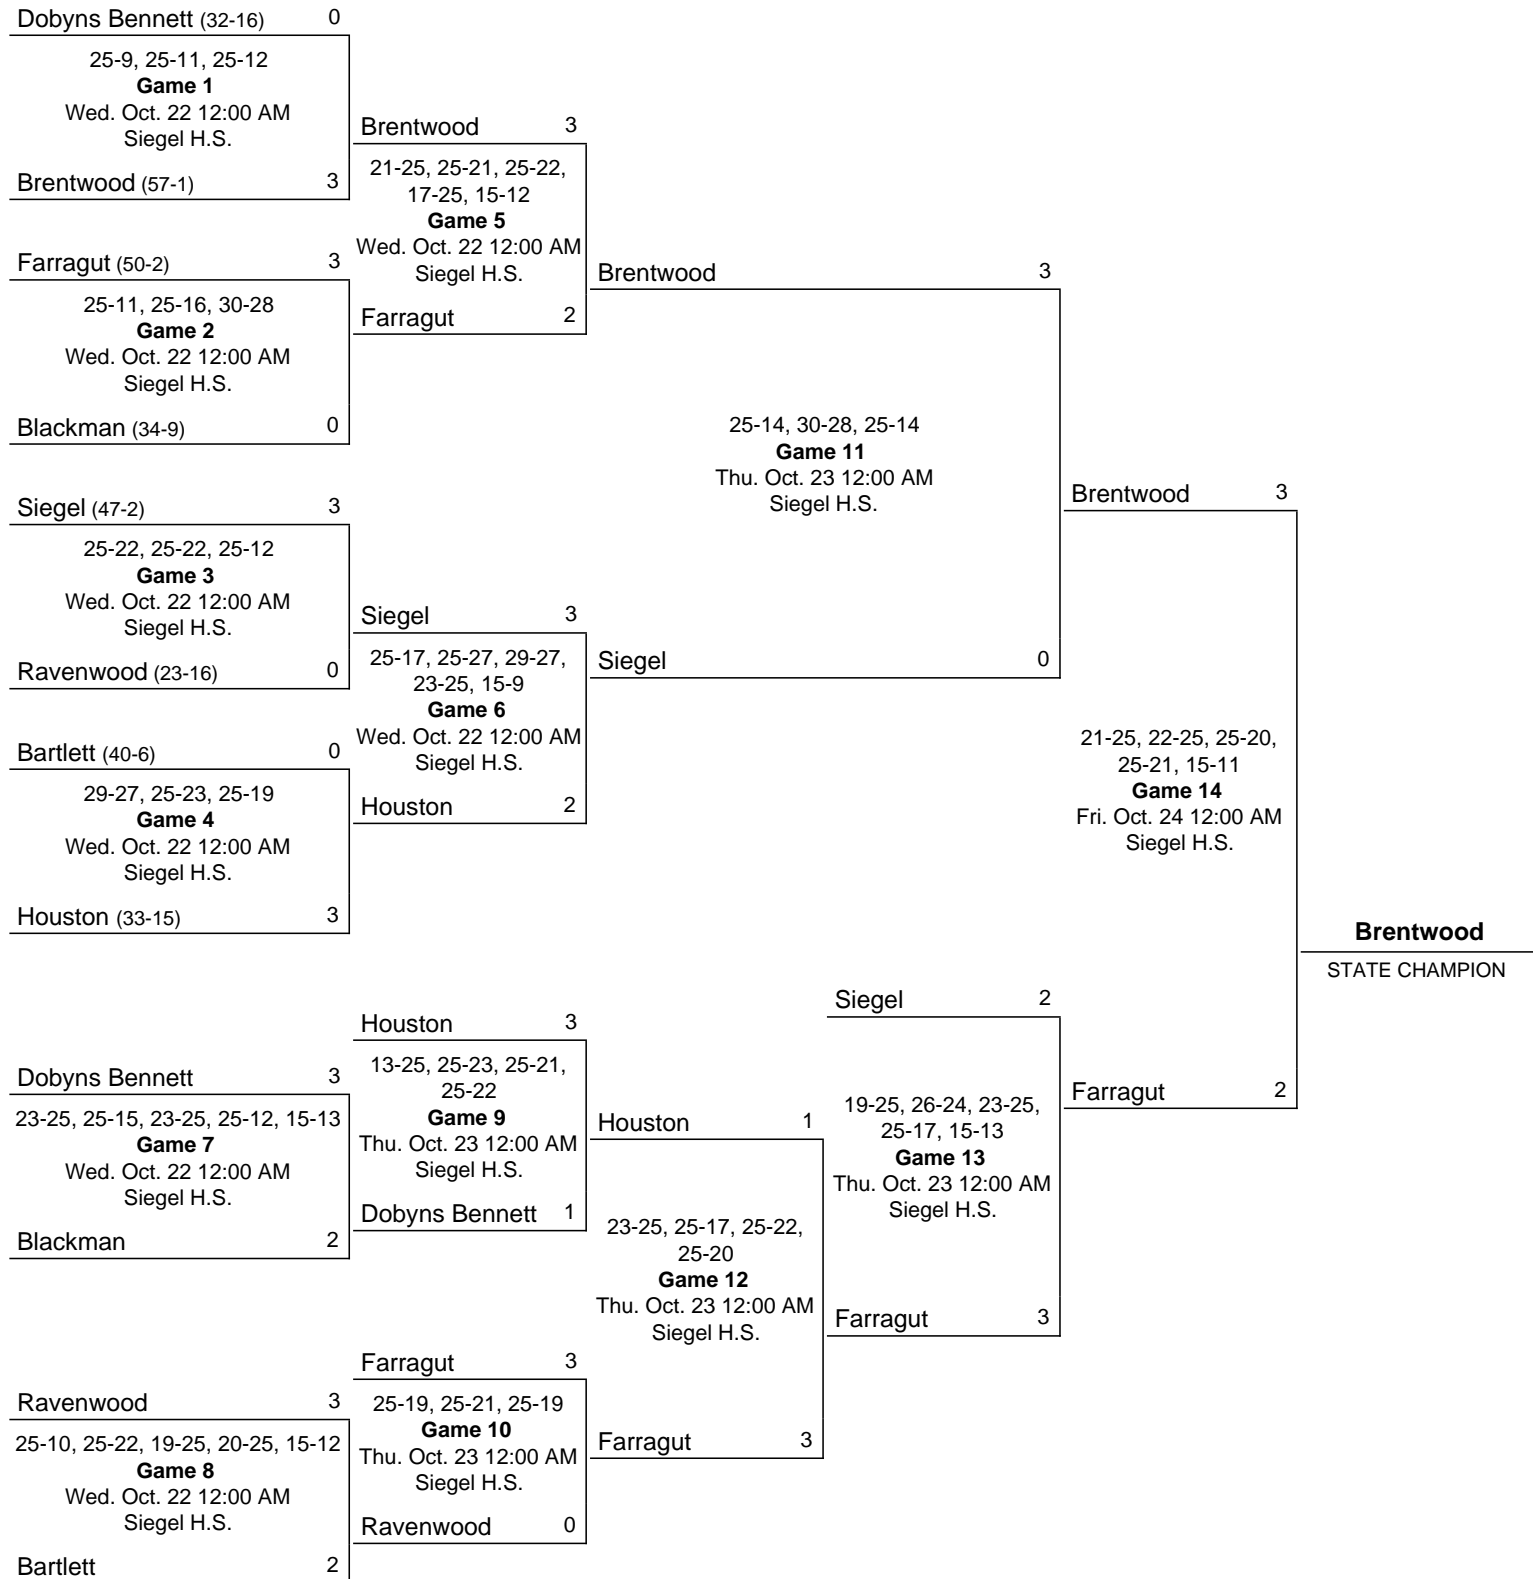

2016 Class AAA State Girls' Volleyball Tournament

October 19 - October 21, 2016 - Middle Tennessee State University

Notes:

2014 Class AAA State Girls' Volleyball Tournament

October 22 - October 24, 2014 - Siegel High School - Murfreesboro, TN