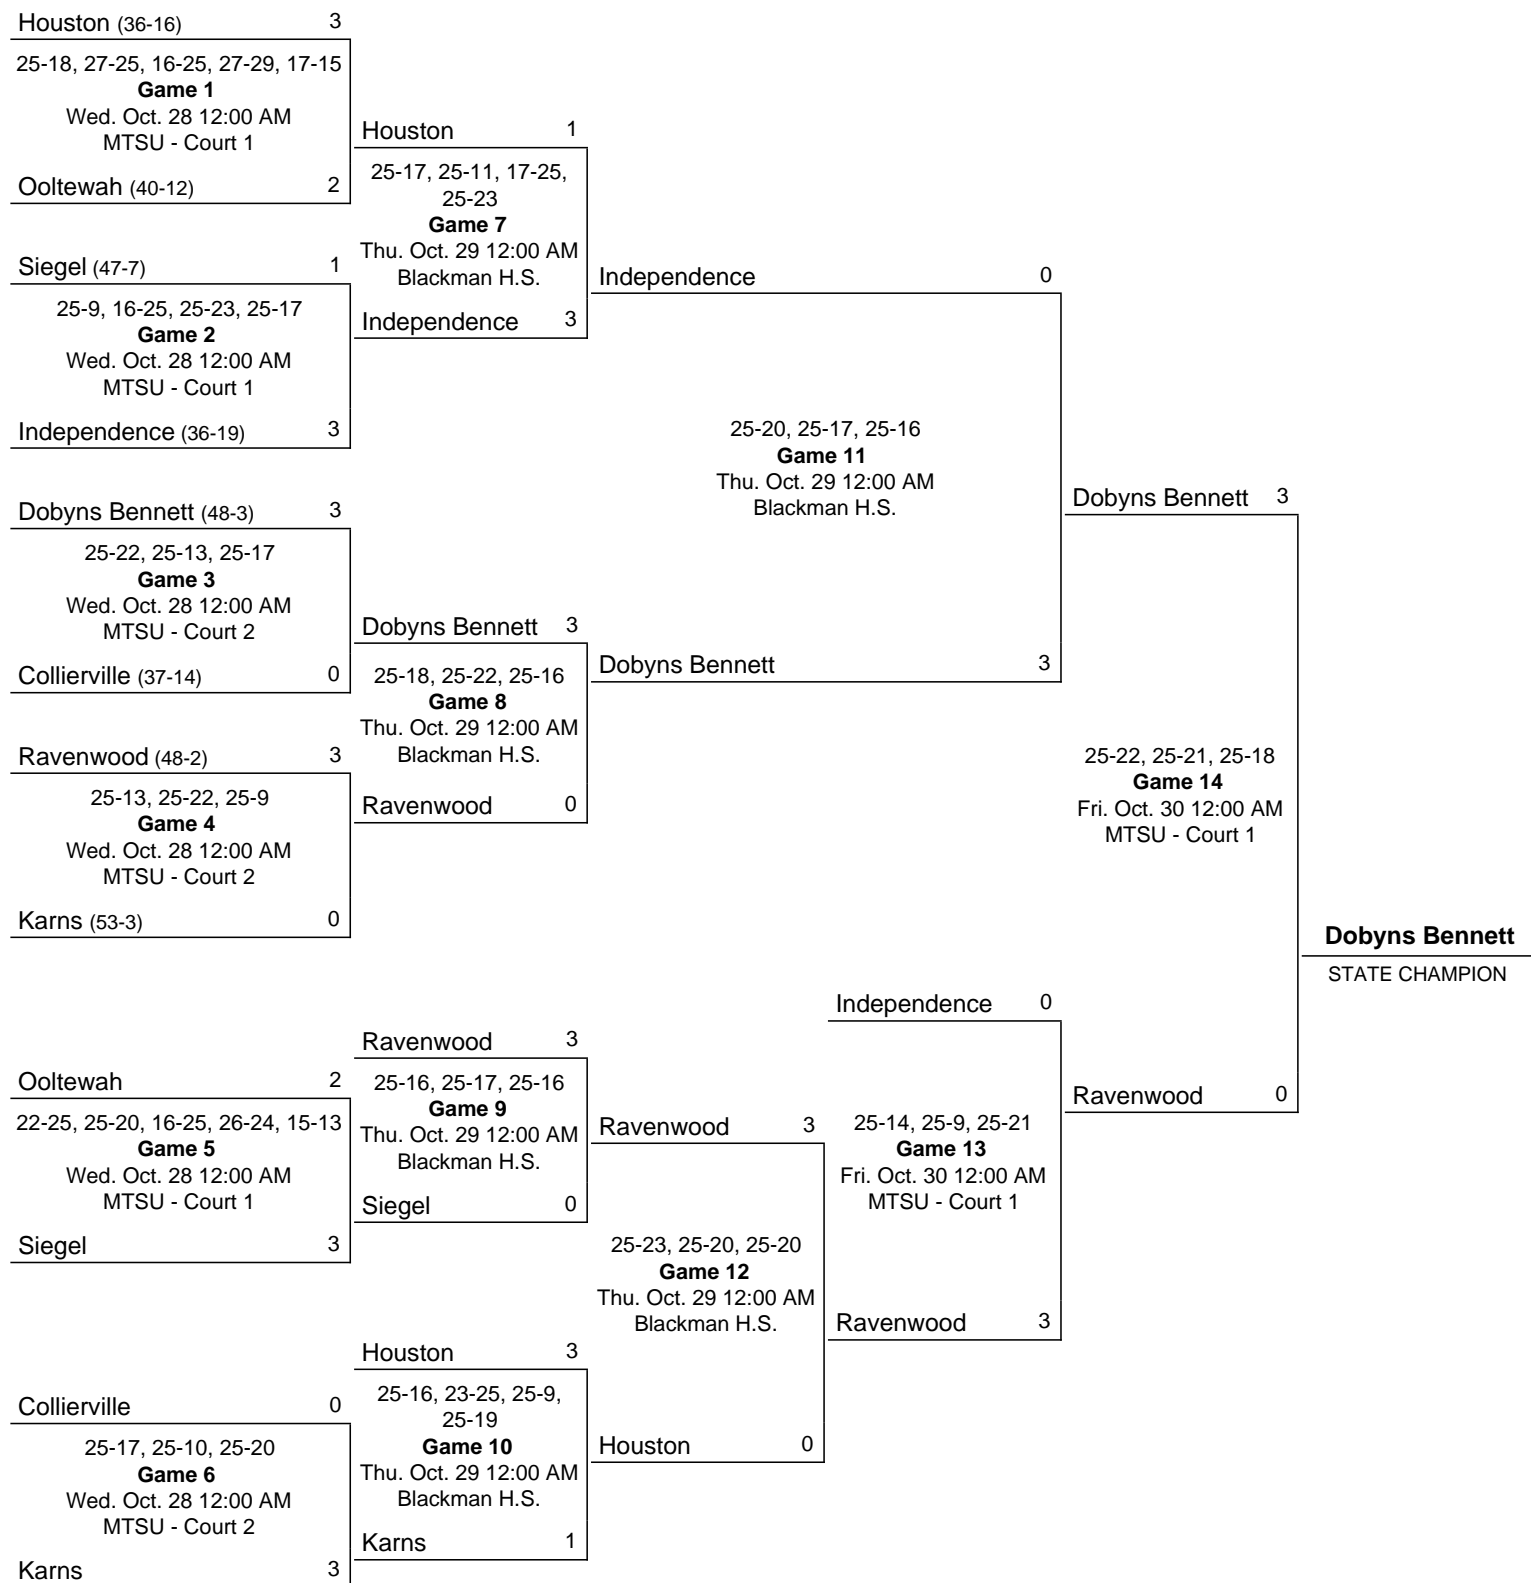

2009 Class AAA State Girls' Volleyball Tournament

October 28 - October 30, 2009 - Murfreesboro, TN

Notes: