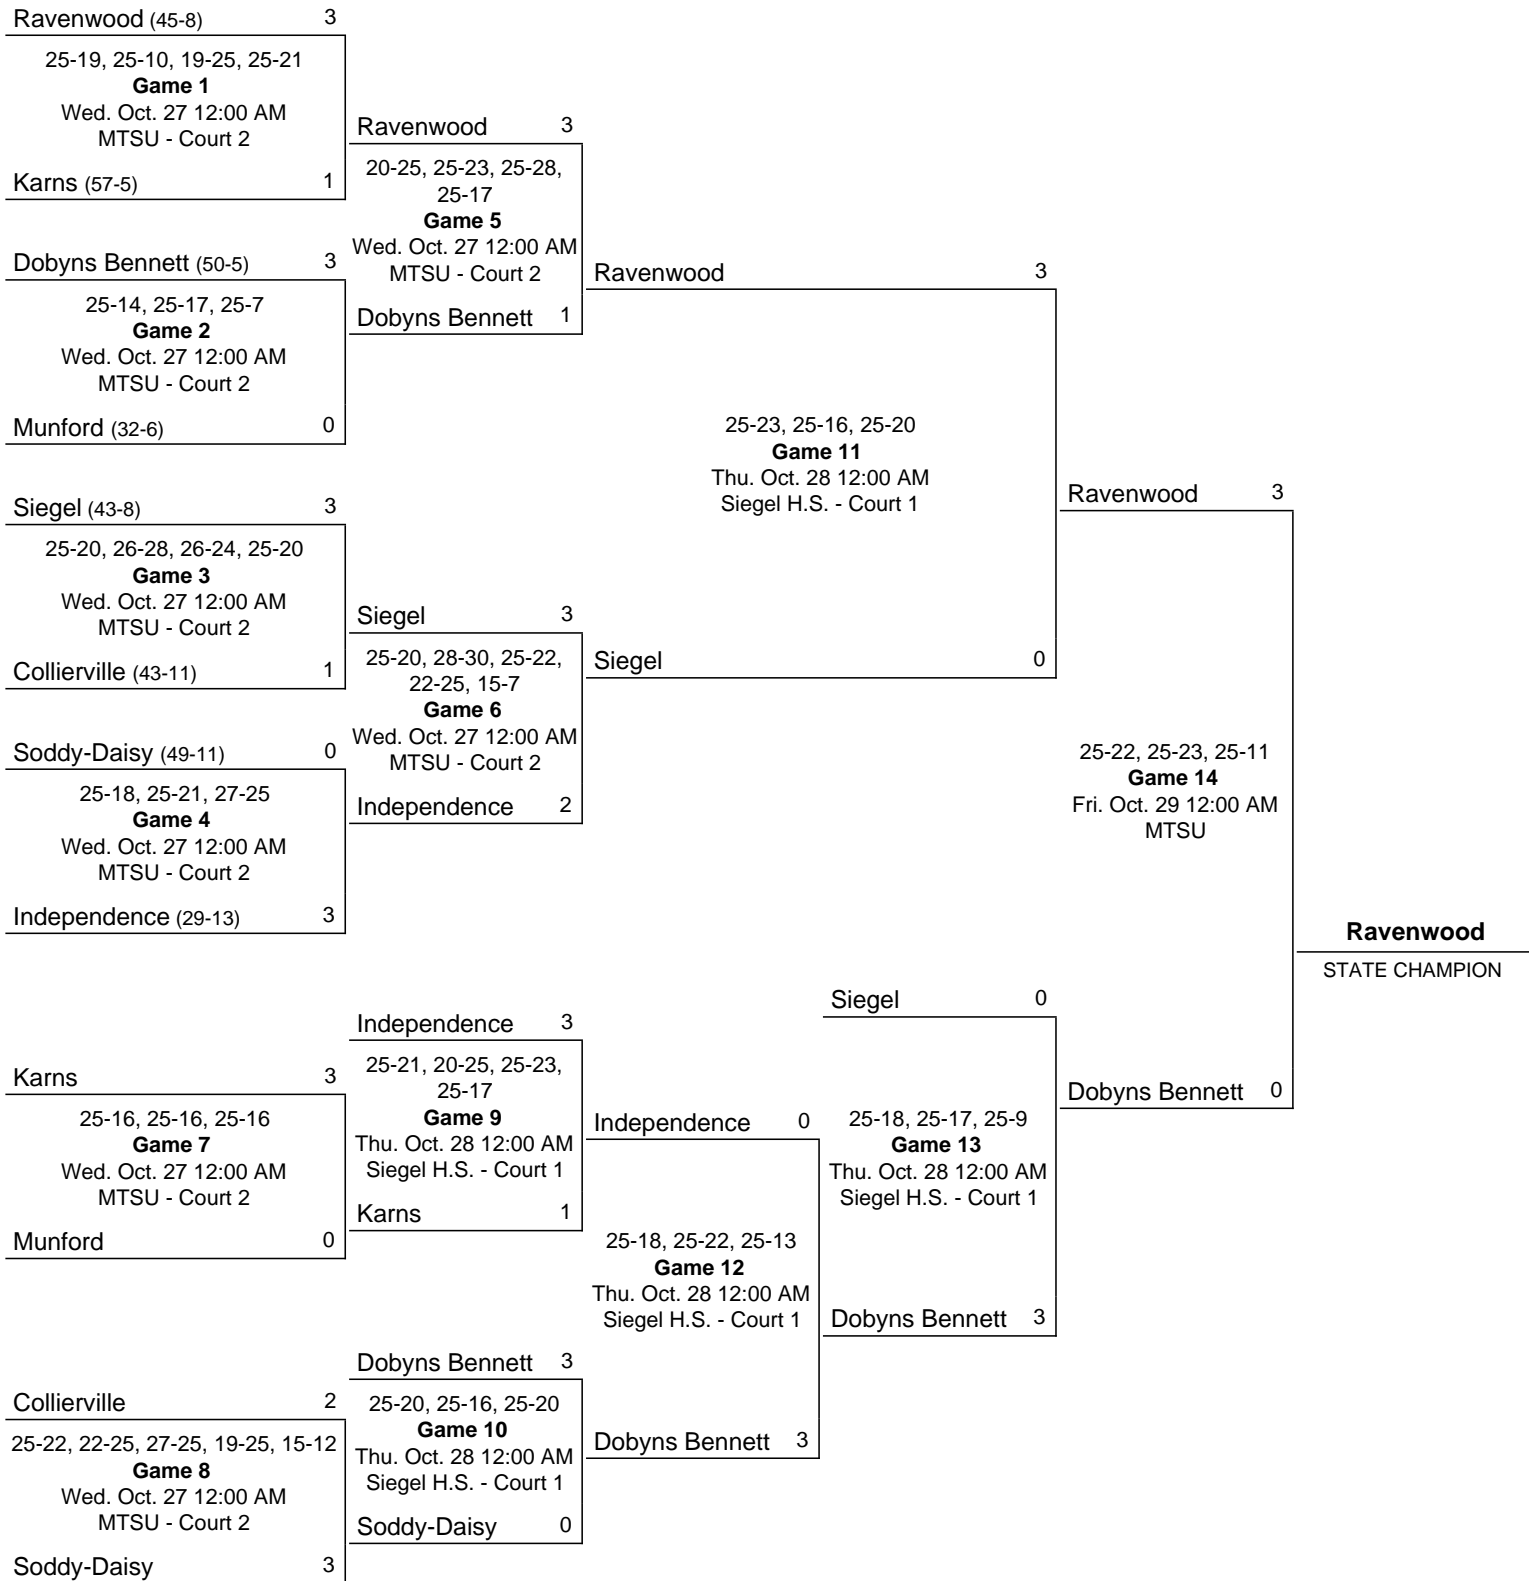

Notes:

2011 Class AAA State Girls' Volleyball Tournament

October 26 - October 28, 2011 - Murfreesboro, TN

Notes:

2010 Class AAA State Girls' Volleyball Tournament

October 27 - October 29, 2010 - Murfreesboro, TN