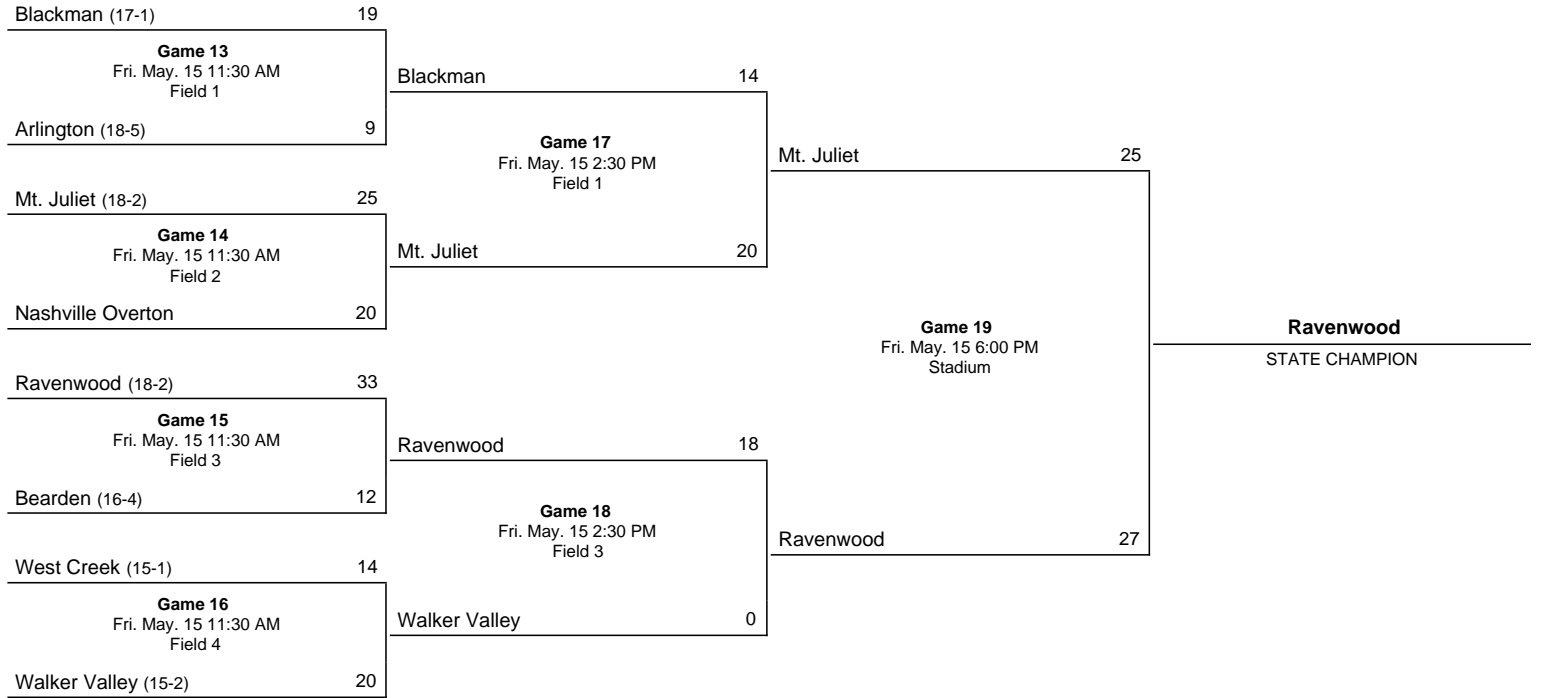

2026 TSSAA Class AA Girls Flag Football State Championship
May 14 - May 15, 2026 · Richard Siegel Soccer Complex - Murfreesboro, TN

Pool C

May. 14	1:00 PM	Game 1	Nashville Overton 12, West Creek 19	Field 3
May. 14	2:30 PM	Game 3	Bearden 13, Blackman 25	Field 3
May. 14	4:00 PM	Game 5	West Creek 33, Bearden 6	Field 3
May. 14	5:30 PM	Game 7	Blackman 13, Nashville Overton 0	Field 3
May. 14	7:00 PM	Game 9	West Creek 12, Blackman 37	Field 3
May. 14	8:30 PM	Game 11	Nashville Overton 25, Bearden 6	Field 3

Pool D

May. 14	2:30 PM	Game 4	Walker Valley 13, Mt. Juliet 20	Field 4
May. 14	1:00 PM	Game 2	Ravenwood 20, Arlington 0	Field 4
May. 14	4:00 PM	Game 6	Arlington 12, Walker Valley 39	Field 4
May. 14	5:30 PM	Game 8	Mt. Juliet 14, Ravenwood 18	Field 4
May. 14	7:00 PM	Game 10	Arlington 20, Mt. Juliet 25	Field 4
May. 14	8:30 PM	Game 12	Ravenwood 20, Walker Valley 6	Field 4