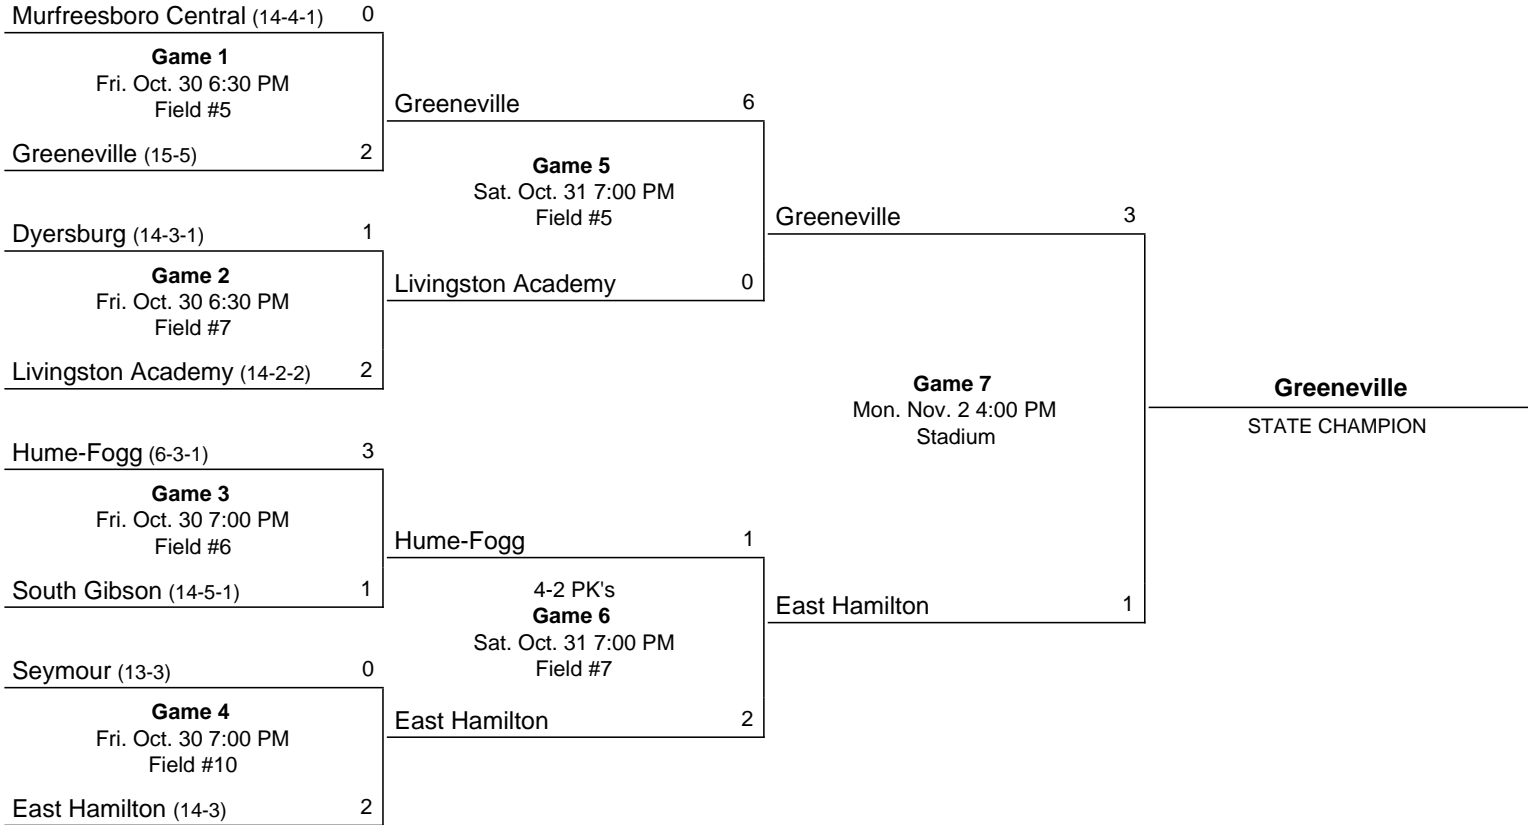

2020 Class AA State Girls' Soccer Tournament

October 30 - November 2, 2020 · Richard Siegel Soccer Complex -
Murfreesboro, TN

Soccer Box Score (Final) The Automated ScoreBook For Soccer

GREENEVILLE vs MUFREESBORO CENTRAL (Oct 30, 2020 at Murfreesboro, Tenn.)

GREENEVILLE (16-5) vs.
MUFREESBORO CENTRAL (14-5-1)
Date: Oct 30, 2020 • Attendance: 388
Weather: 43 degees, clear

Goals by period	1	2	Total
GREENEVILLE	0	2	2
MUFREESBORO CENTR	0	0	0

GREENEVILLE

Po #	Player	Sh	SO	G	A	Fo
gk 00	Weems, Mikayla	-	-	-	-	-
3	Cook, Lindsey	8	6	1	1	-
8	Konieczny, Anne	1	1	-	-	-
9	Brooks, Olivia	1	-	-	-	-
10	Thomas, Lauren	-	-	-	-	-
14	Vermillion, Macy	4	2	-	-	-
20	Norris, Olivia	1	-	-	-	-
22	Debusk, Delnna	1	1	-	-	-
27	Tweed, Brylee	-	-	-	-	-
30	Adkins, Kaitlyn	2	2	-	-	-
33	Johnson, Anna	-	-	-	-	-
-- Substitutes --						
2	Shaw, Anna	3	2	-	-	-
6	Mitchell, Skylar	2	1	1	-	-
16	Bookhammer, Tanna	-	-	-	-	-
Totals		23	15	2	1	7

MUFREESBORO CENTRAL

Po #	Player	Sh	SO	G	A	Fo
gk 1	Pogue, Avery	-	-	-	-	-
3	Hamilton, Julia Ann	-	-	-	-	-
7	Clark, Ashleigh	-	-	-	-	-
10	Hamilton, Brooke	-	-	-	-	-
12	Delaney, Meghan	-	-	-	-	-
16	Reymann, Abby	-	-	-	-	-
18	Gusman, Reily	1	-	-	-	-
20	Chesney, Ella	2	2	-	-	-
24	Drowota, Rose	-	-	-	-	-
26	Nolan, McKayla	-	-	-	-	-
29	Clark, Shelby	-	-	-	-	-
-- Substitutes --						
2	Mitchell, Claudia	-	-	-	-	-
11	Londre, Jillian	-	-	-	-	-
13	Cutright, Leah	-	-	-	-	-
17	Bush, Josie	-	-	-	-	-
21	Harris, Mikayla	-	-	-	-	-
27	London, Zoe	-	-	-	-	-
Totals		3	2	0	0	3

#	Goalkeepers	Min	GA	Saves
00	Weems, Mikayla	80:00	0	2

#	Goalkeepers	Min	GA	Saves
1	Pogue, Avery	80:00	2	13

Shots by period	1	2	Total
GREENEVILLE	9	14	23
MUFREESBORO CENT	1	2	3

Saves by period	1	2	Total
GREENEVILLE	1	1	2
MUFREESBORO CENT	6	7	13

Corner kicks	1	2	Total
GREENEVILLE	2	3	5
MUFREESBORO CENT	0	2	2

Fouls	1	2	Total
GREENEVILLE	4	3	7
MUFREESBORO CENT	1	2	3

Scoring summary:

No.	Time	Team	Goal scorer	Assist	Description
1.	59:35	GREENE	Mitchell, Skylar	Cook, Lindsey	passed from left side of box, booted over
2.	74:14	GREENE	Cook, Lindsey	(unassisted)	shot long across te box

Cautions and ejections:

Win-Weems, Mikayla (1-0). Loss-Pogue, Avery (0-1).
Stadium: Siegel Soccer Cmplx
Officials:
Offsides: GREENEVILLE 1, MUFREESBORO CENTRAL 1.
2020 TSSAA Girls Soccer Clsss AA Quarterfinal

_____
Official's signature