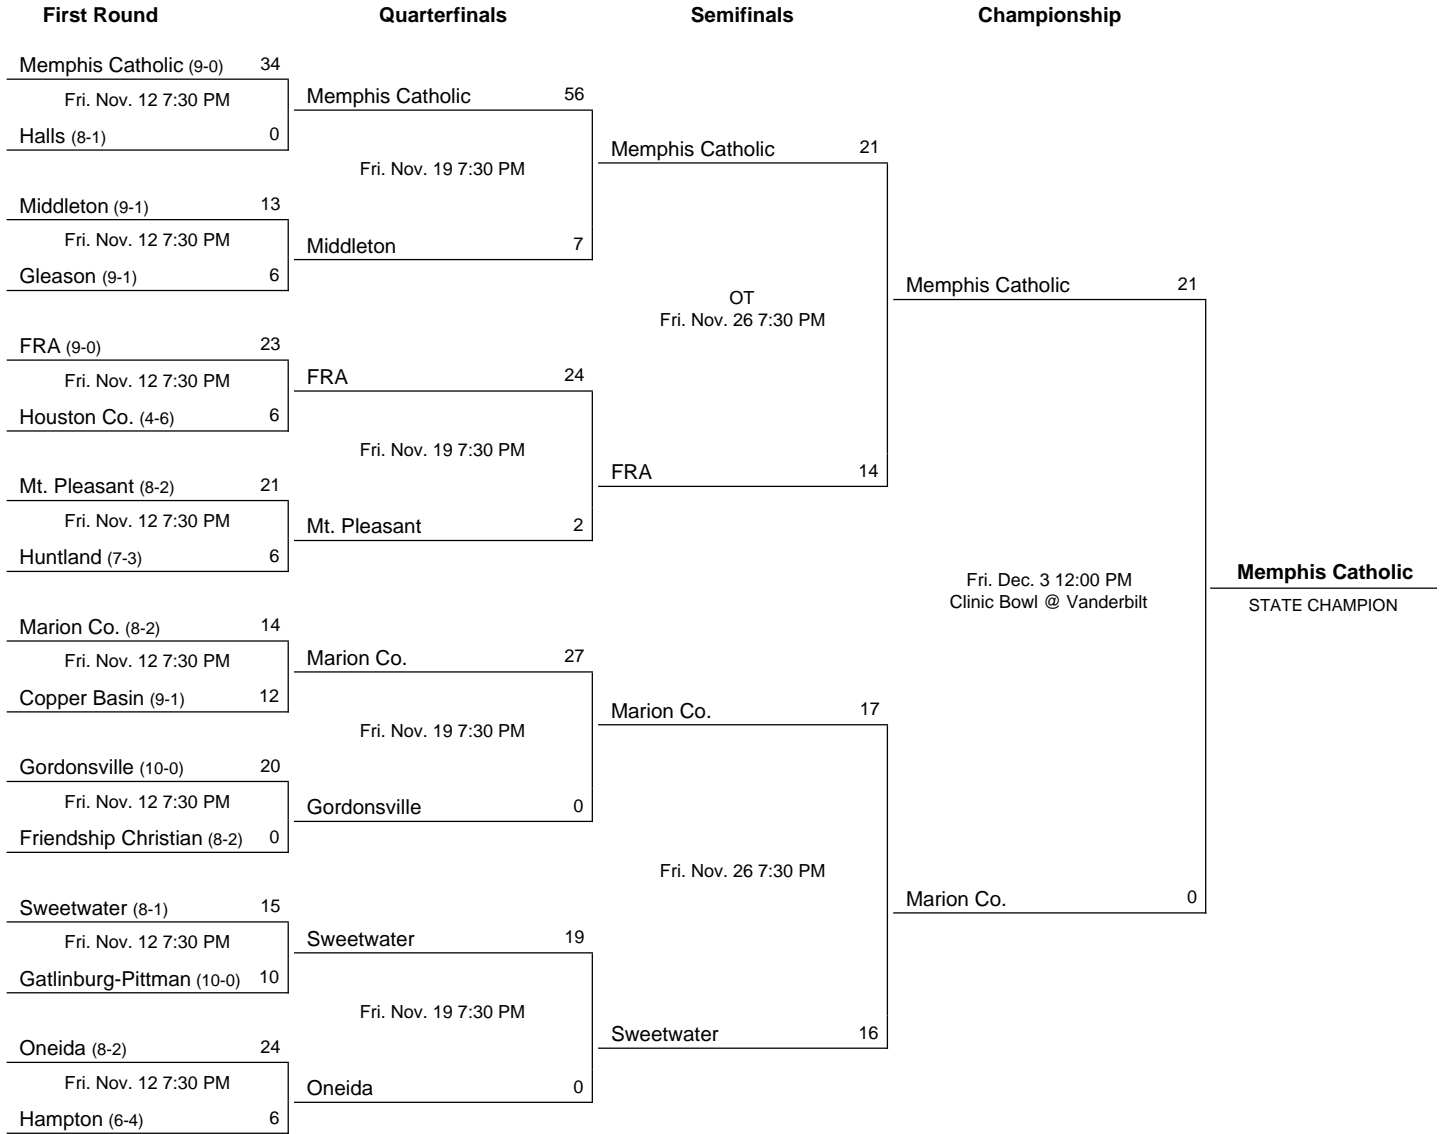

1982 Class A Football Playoffs

November 12 - December 3, 1982

Notes: