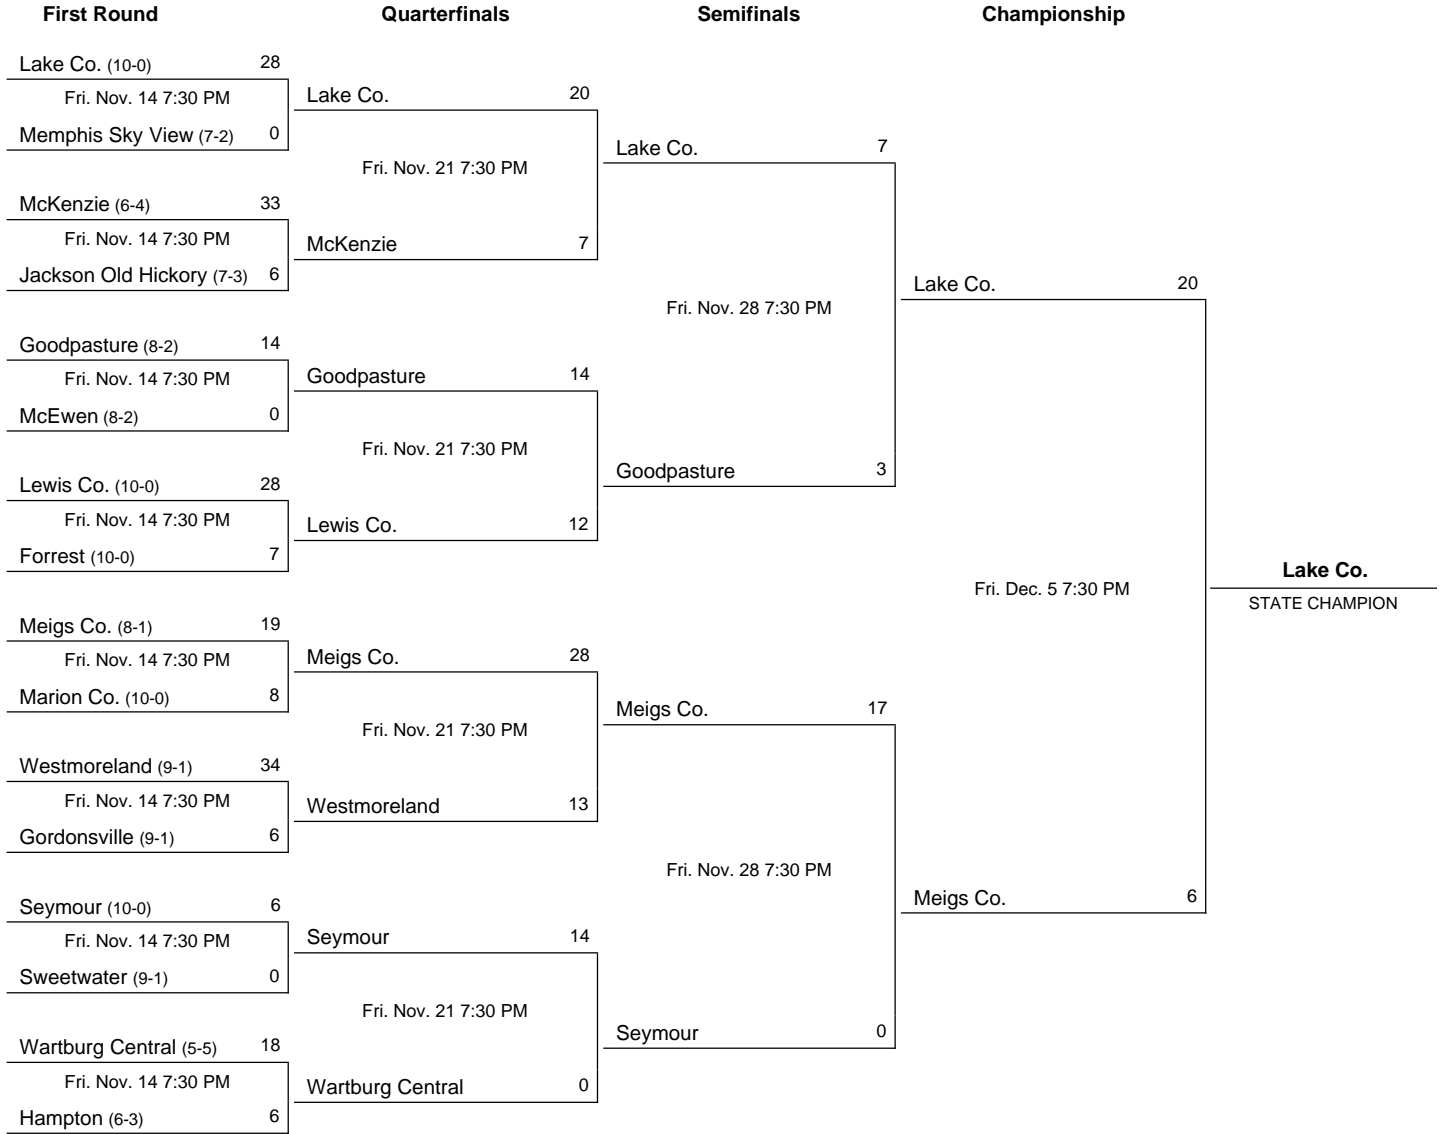

1980 Class A Football Playoffs

November 14 - December 5, 1980

Notes: