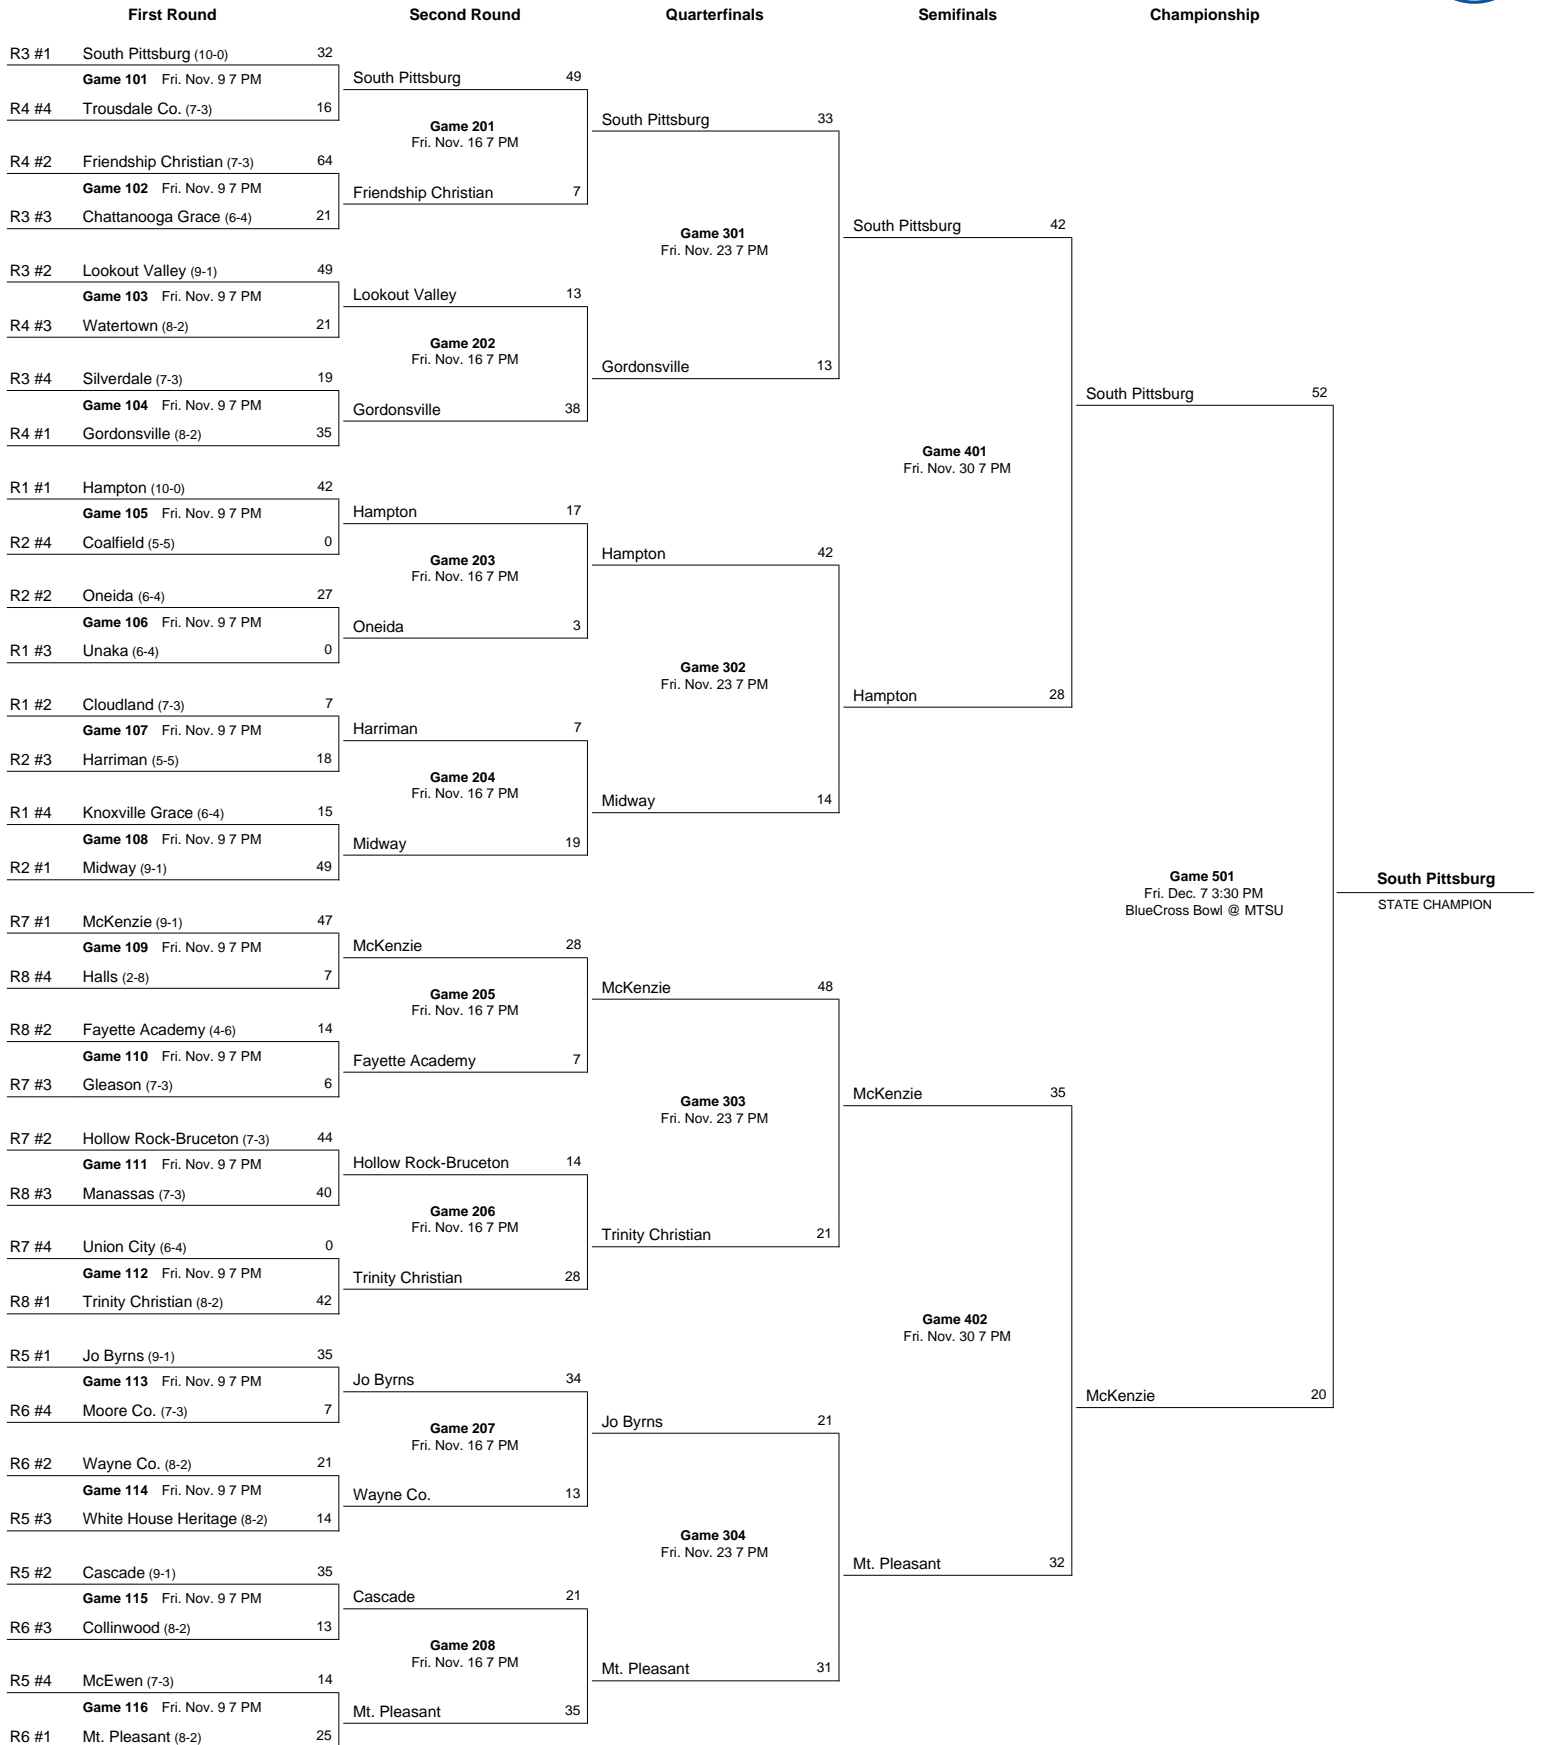

2007 Class 1A Football Playoffs

November 9 - December 7, 2007

Notes: