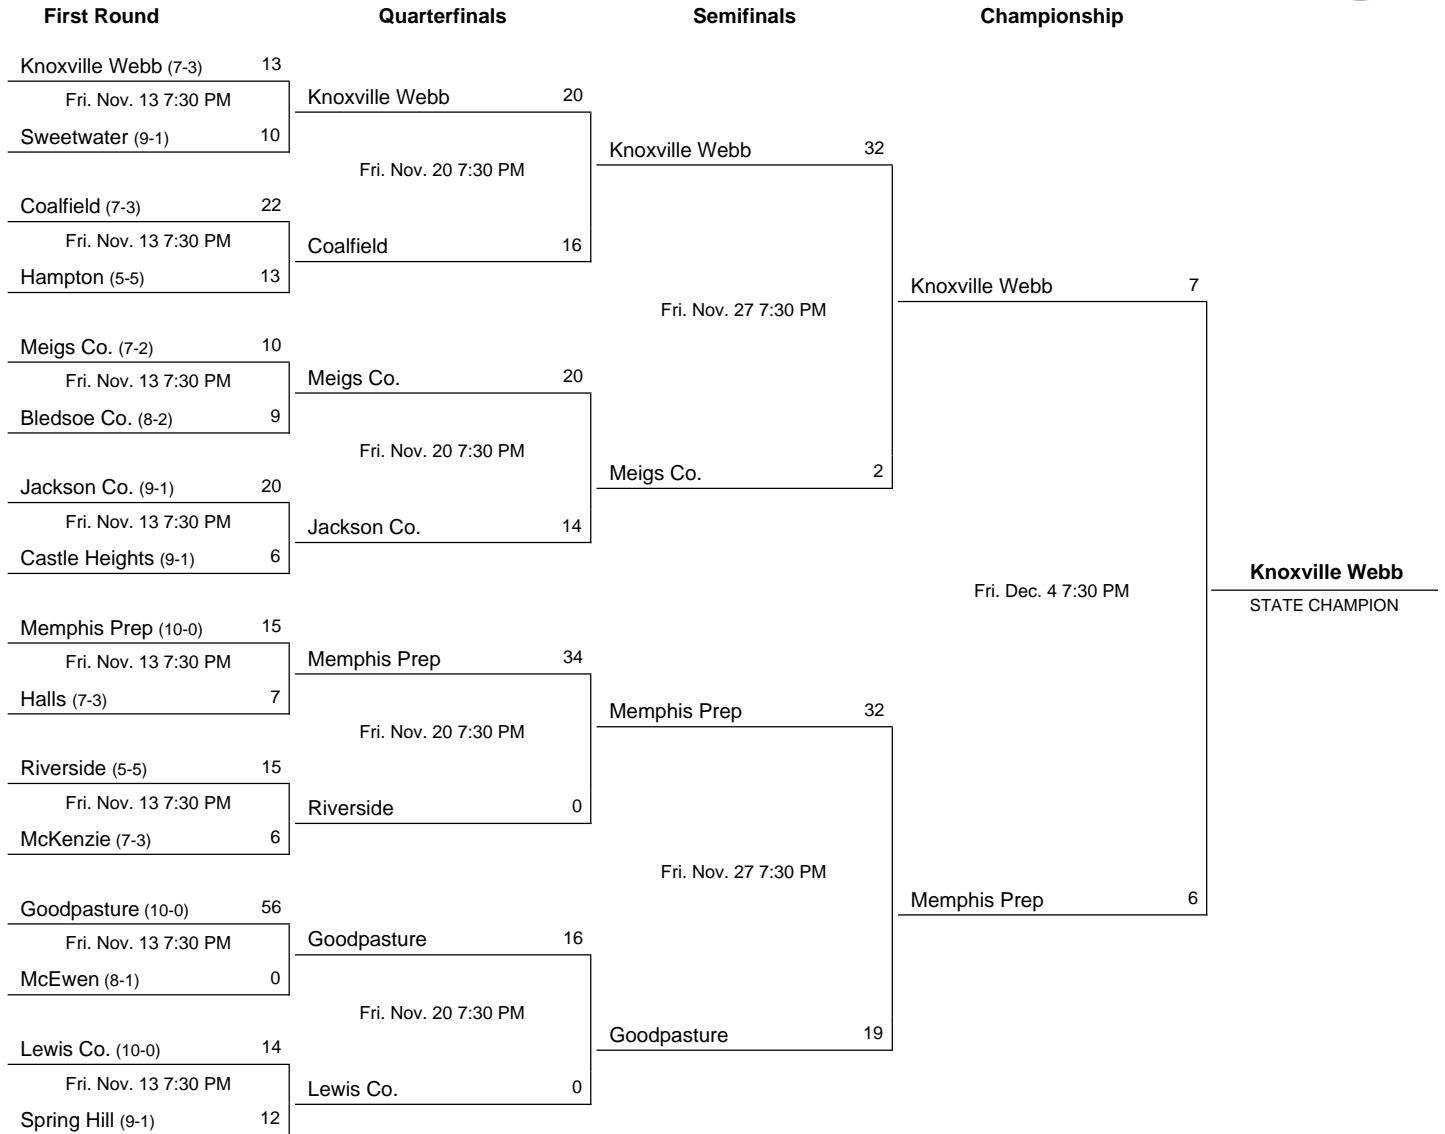

1981 Class A Football Playoffs

November 27 - November 27, 1981

Notes: