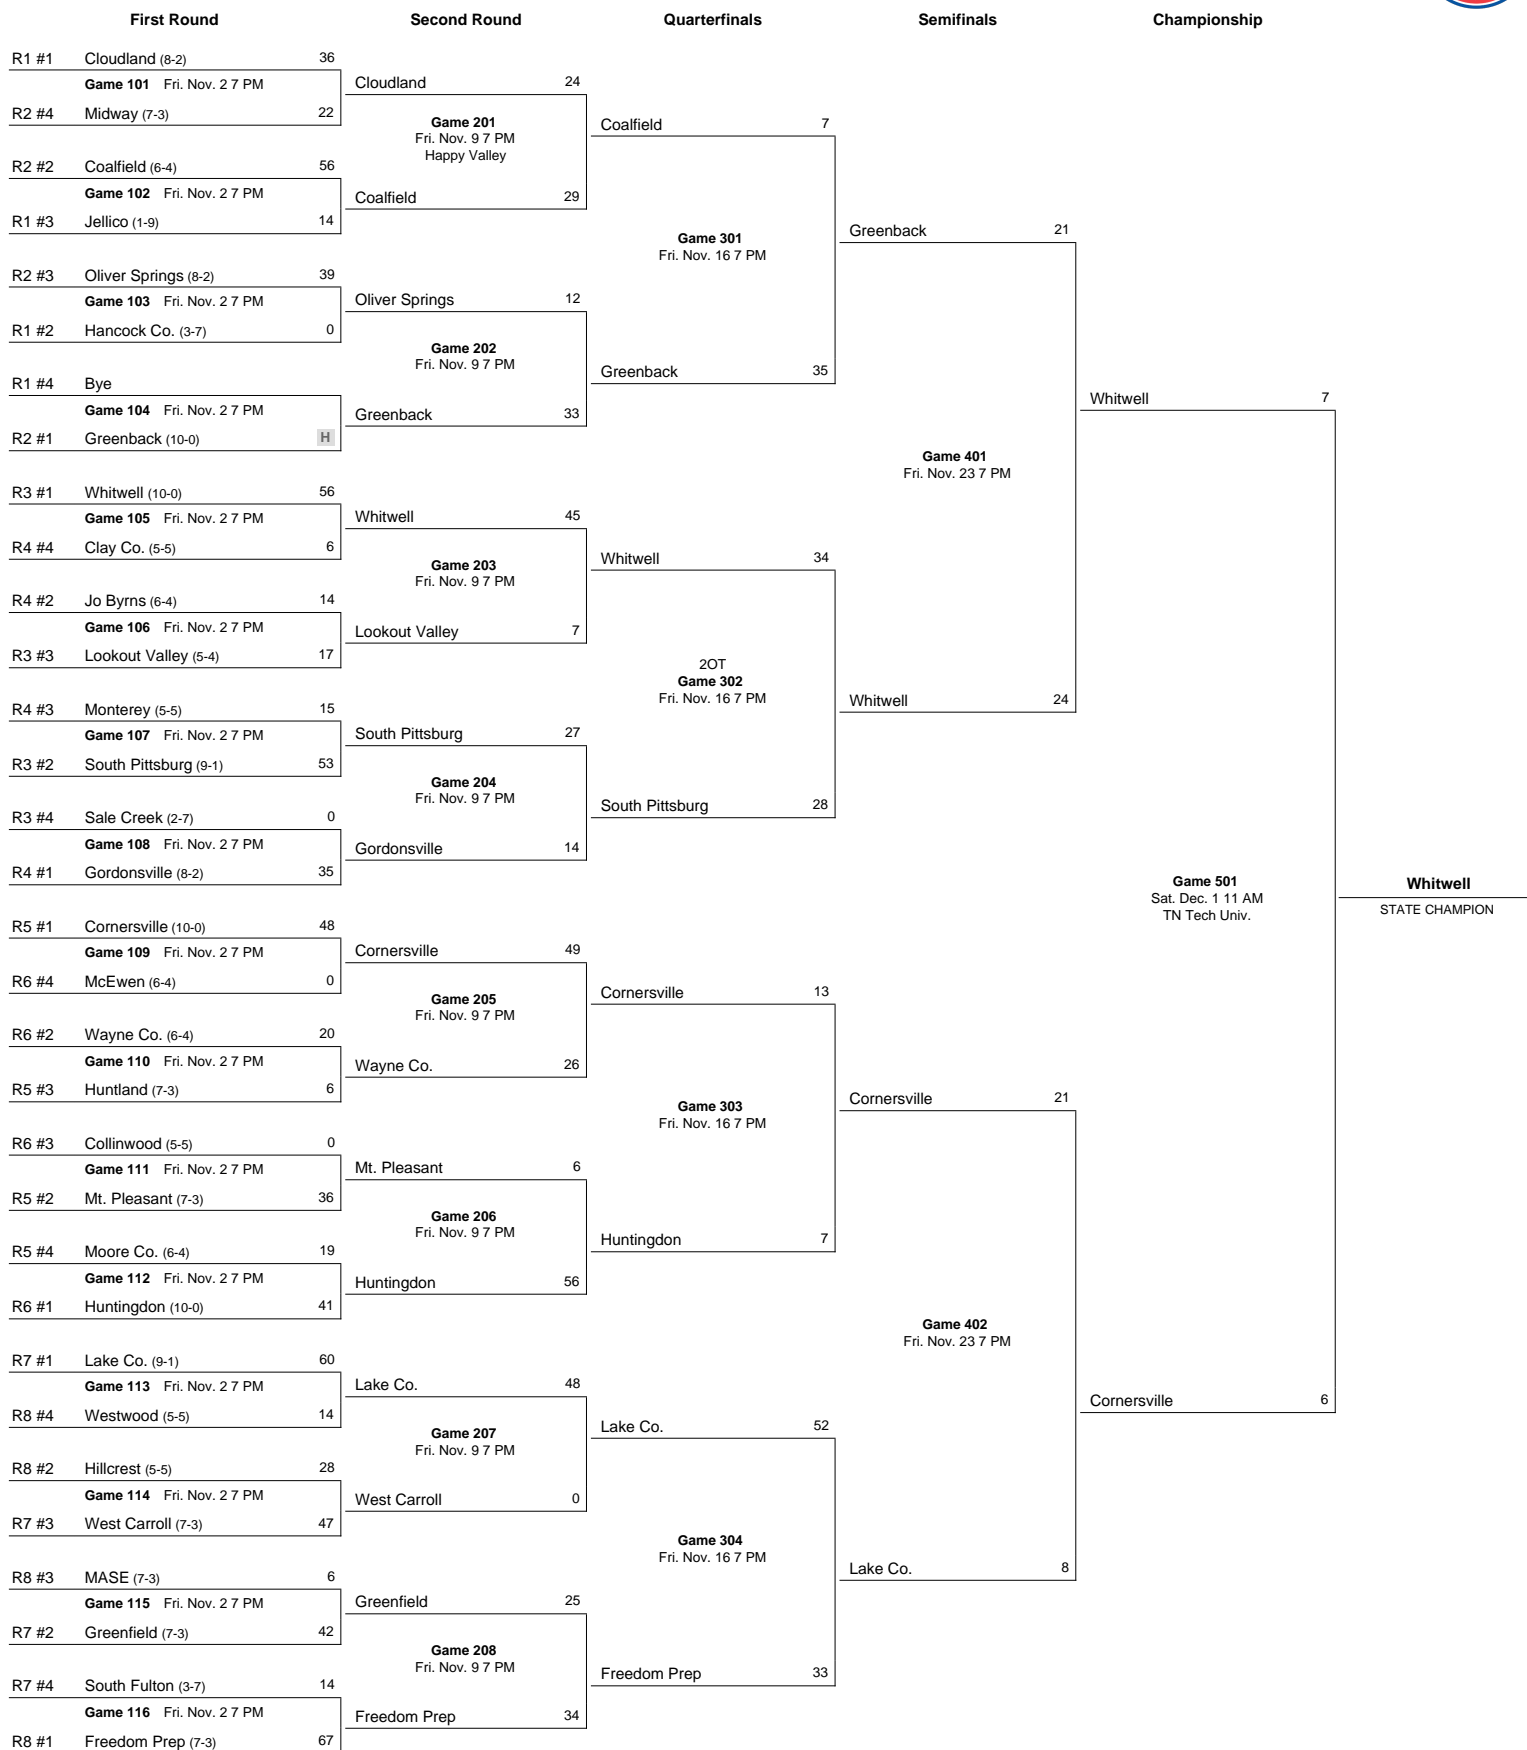

2018 Class 1A State Football Playoffs

November 2 - December 1, 2018

Notes:
All times are local time. In the first and second rounds the higher seeded team shall be the host school. In the third round and semifinals in even-numbered years the bottom team in each bracket shall be the host team. If two teams from the same region meet in the third round, the team seeded higher in the region standings shall host.