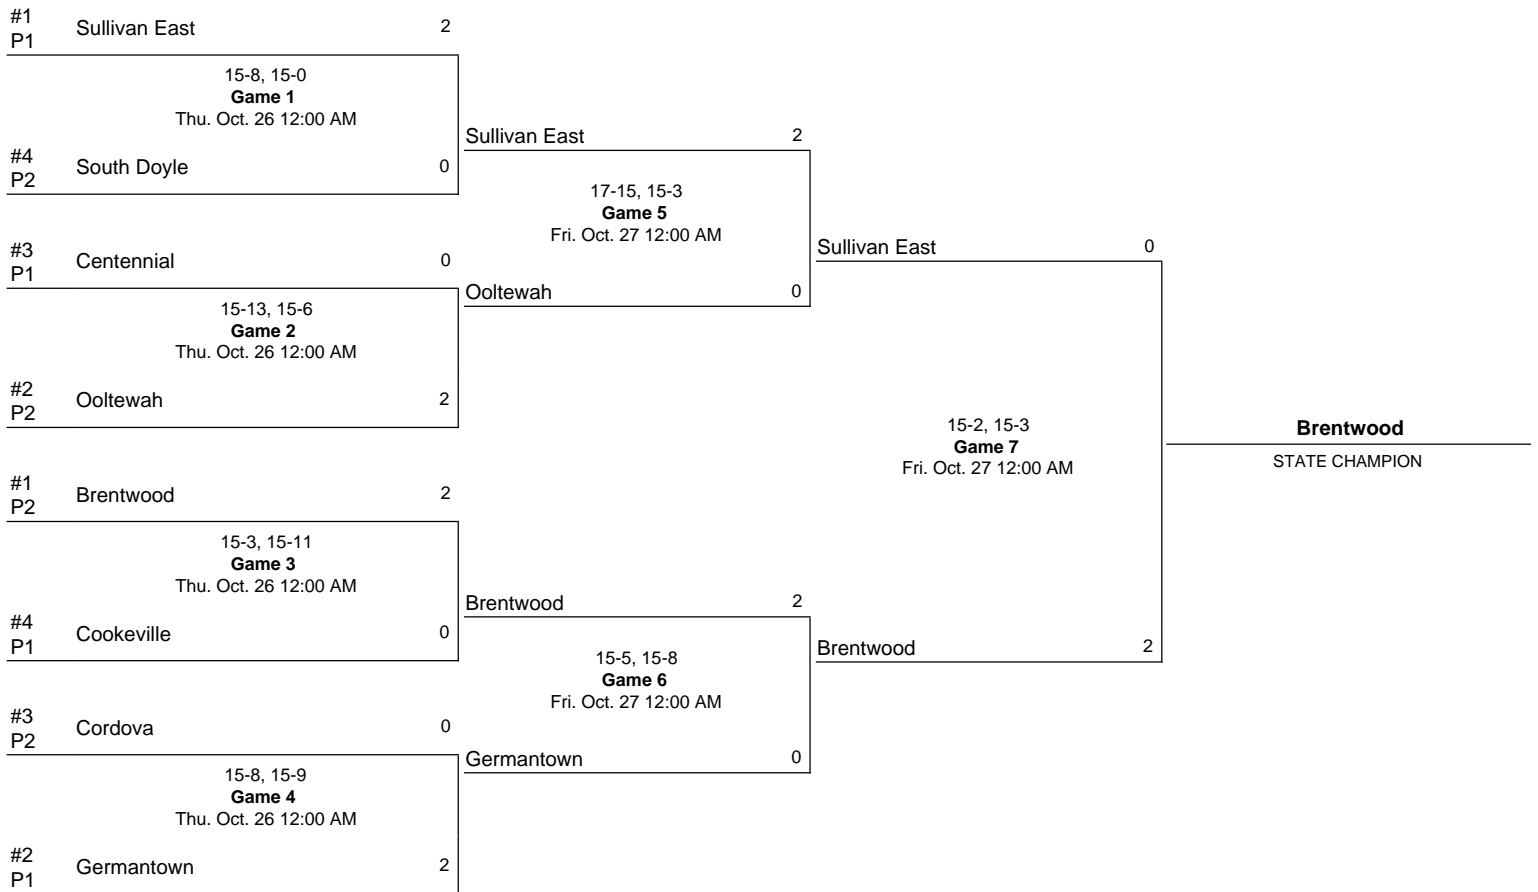

**South-Doyle High School
Girls' Volleyball
Knoxville, TN**

POSTSEASON HISTORY REPORT
GENERATED AUGUST 7, 2022

Summary

Championship Record: 3-6

Appearances (2): 2000, 1991

Finals Appearances/Runners-up (1): 1991

Championships (1): 1991

Finals Appearances

Year	Class	Award	Detail
1991	Class A-AA	Team Champions	(36-9)

Awards

None found.

2000 Class AAA State Girls' Volleyball Tournament

October 25 - October 28, 2000 - MTSU - Murfreesboro, TN

Notes:

Pool 1

- Oct 25 **Centennial 2**, Cookeville 1 (15-10, 15-17, 15-12)
- Oct 25 **Sullivan East 2**, Germantown 0 (15-7, 15-4)
- Oct 25 **Sullivan East 2**, Centennial 0 (15-13, 15-9)
- Oct 25 **Germantown 2**, Cookeville 0 (15-10, 16-14)
- Oct 26 **Germantown 2**, Centennial 0 (15-13, 15-6)
- Oct 26 **Sullivan East 2**, Cookeville 0 (15-1, 17-15)

1991 Class A-AA State Girls' Volleyball Tournament

October 25 - October 26, 1991 - UT Chattanooga

USN	1		
15-13, 11-15, 15-2 Game 1 Sat. Oct. 26		Harpeth Hall	0
Harpeth Hall (47-6)	2	15-12, 15-11 Game 3 Sat. Oct. 26	
Briarcrest (32-7)	0		South Doyle STATE CHAMPION
15-11, 15-6 Game 2 Sat. Oct. 26		South Doyle	2
South Doyle (34-9)	2		