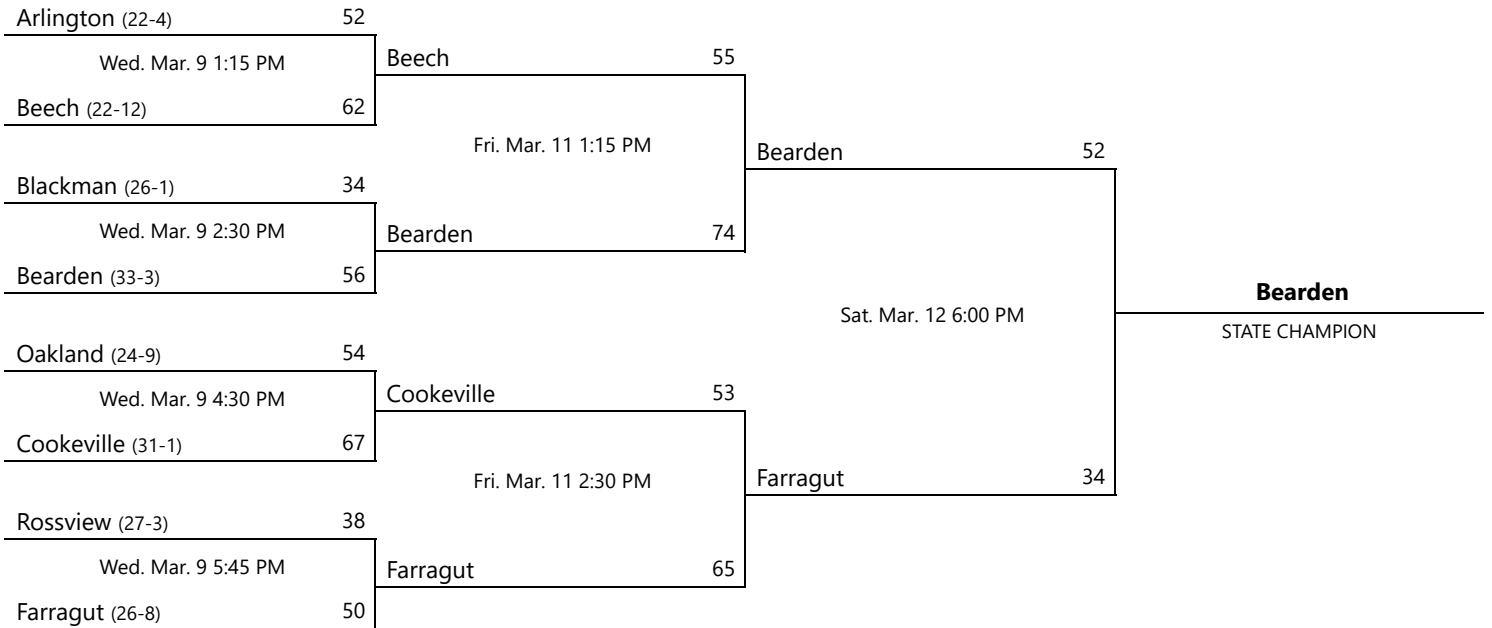

2022 CLASS 4A STATE GIRLS' BASKETBALL TOURNAMENT

MTSU - MURPHY CENTER
MARCH 9-12, 2022

TSSAASPORTS.COM/BBALL

2022 CLASS 4A STATE GIRLS' BASKETBALL TOURNAMENT

Arlington High School (22-4)

Tigers · Arlington, TN · Shelby Co. · Region 8, District 15