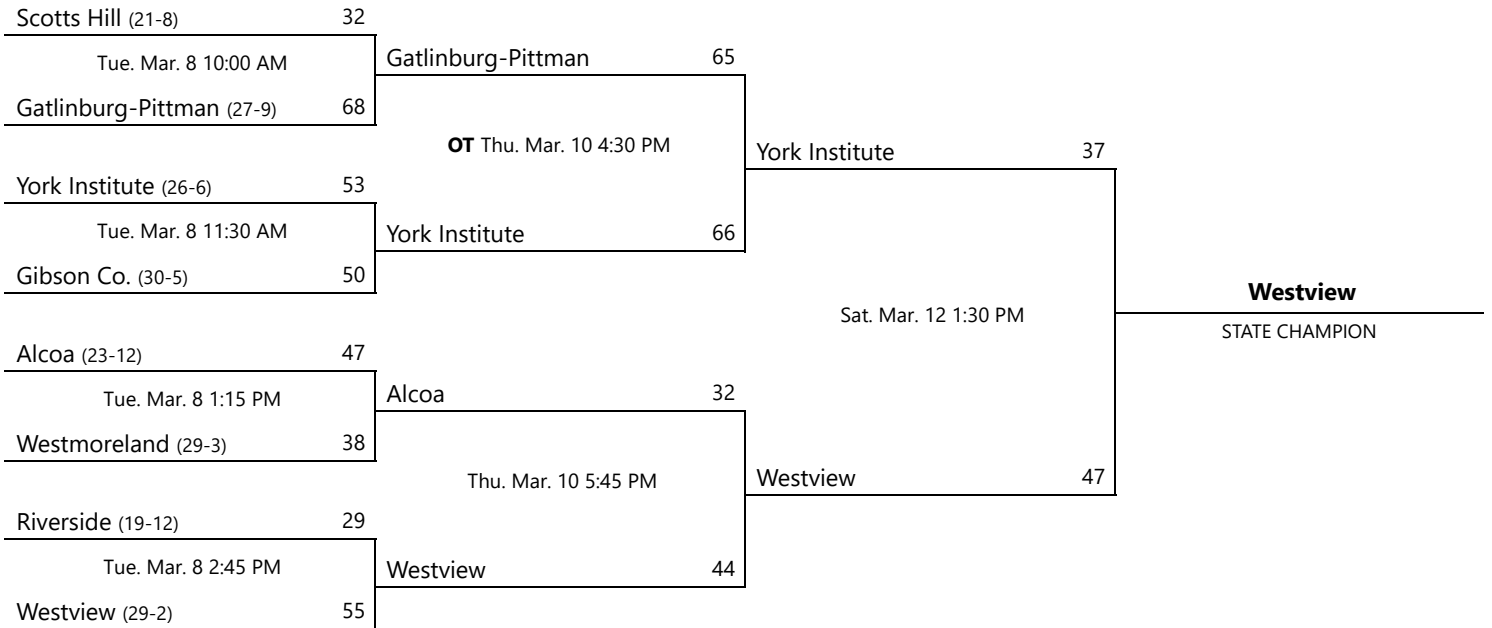

2022 CLASS 2A STATE GIRLS' BASKETBALL TOURNAMENT

MTSU - MURPHY CENTER
MARCH 8-12, 2022

TSSAASPORTS.COM/BBALL

2022 CLASS 2A STATE GIRLS' BASKETBALL TOURNAMENT

Alcoa High School (23-12)

Tornadoes · Alcoa, TN · Blount Co. · Region 1, District 2