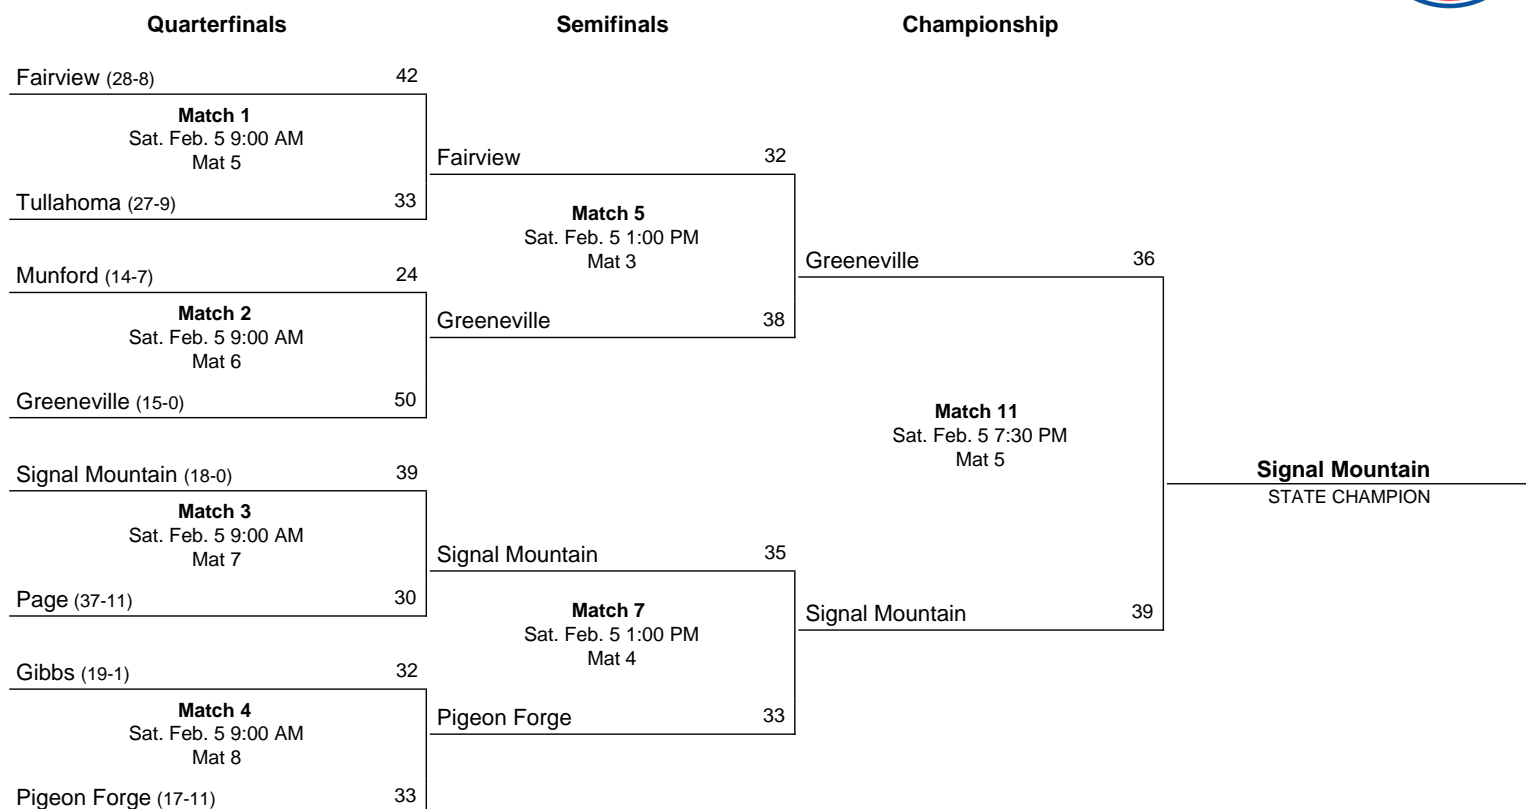

# 2022 Class A State Dual Wrestling Championship

February 5 - February 5, 2022 · Williamson Co. Expo Center - Franklin, TN

**Signal Mountain**  
STATE CHAMPION

## Consolation Bracket (Class A Championship)

**Pigeon Forge**  
THIRD PLACE

**Notes:**  
All times are Central.