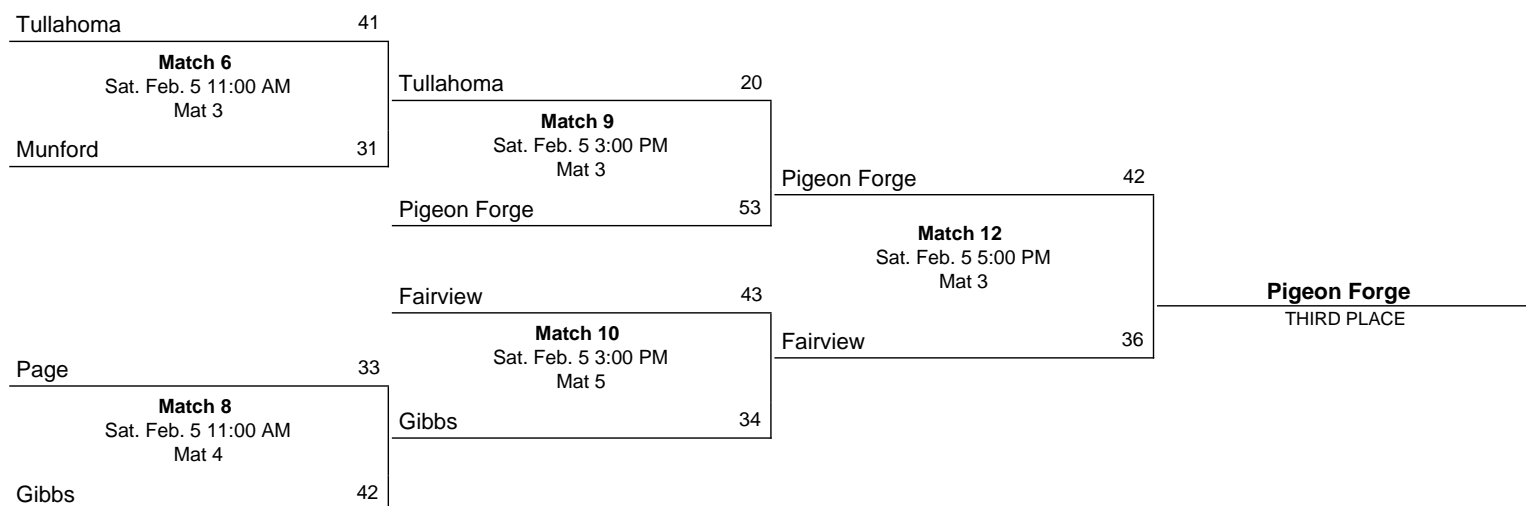

# 2022 Class A State Dual Wrestling Championship

February 5 - February 5, 2022 · Williamson Co. Expo Center - Franklin, TN

**Signal Mountain**  
STATE CHAMPION

## Consolation Bracket (Class A Championship)

**Pigeon Forge**  
THIRD PLACE

**Notes:**  
All times are Central.