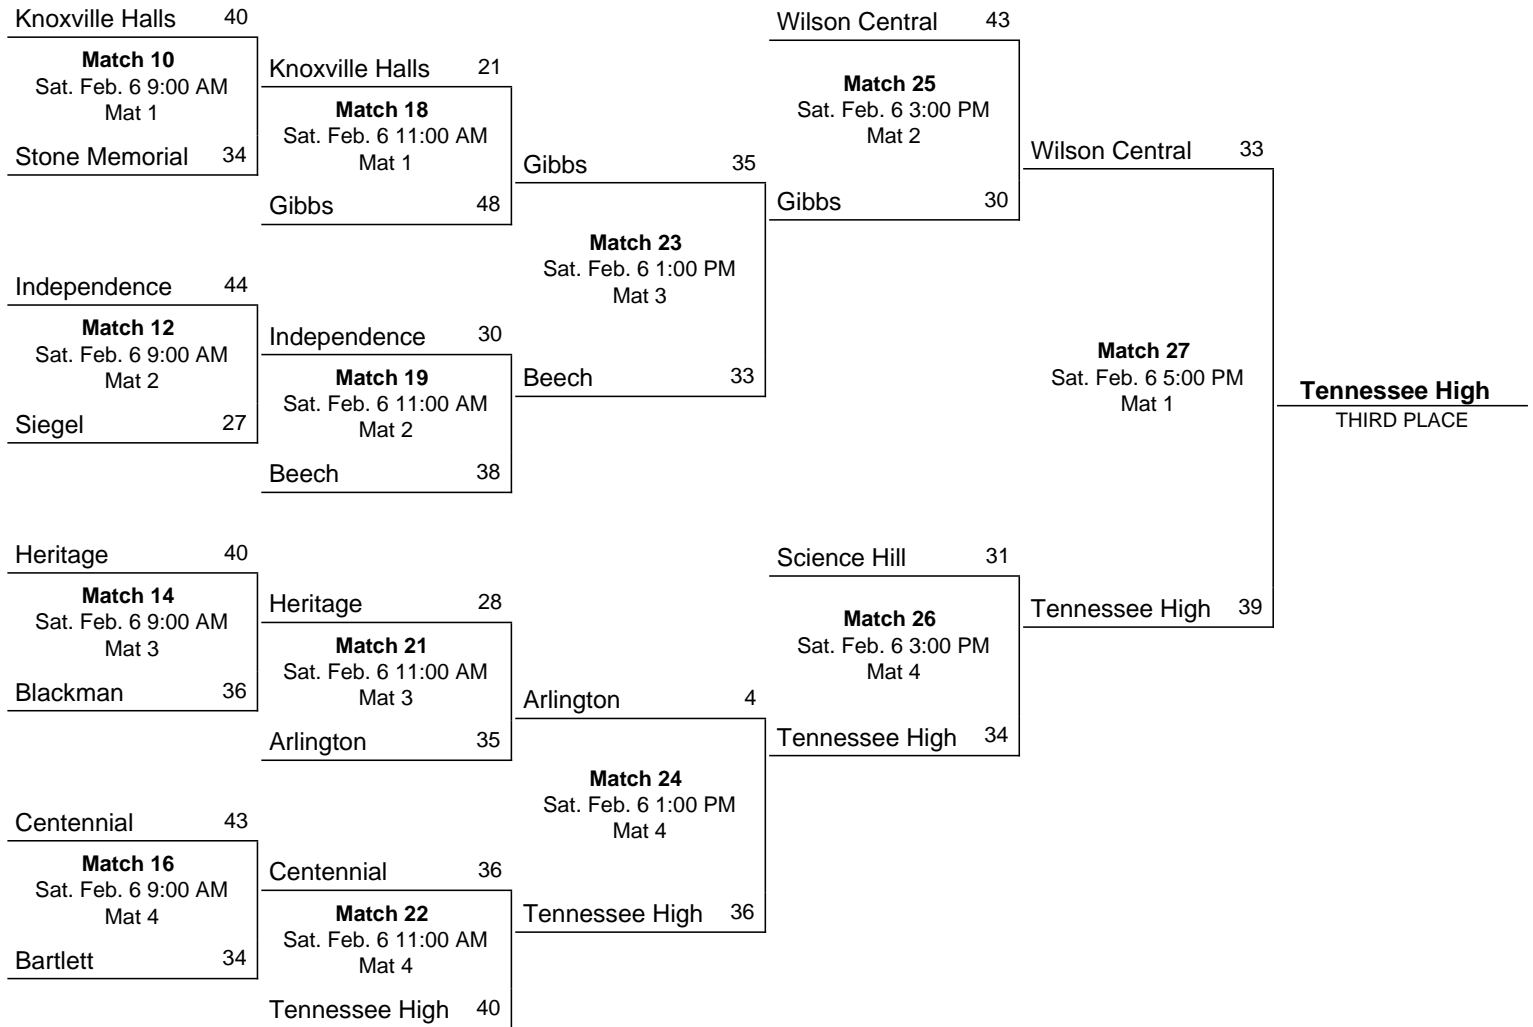

2016 Class AAA State Dual Wrestling Championship

February 5 - February 6, 2016 - Williamson Co. Expo Center - Franklin, TN

First Round	Quarterfinals	Semifinals	Championship
Wilson Central 48			
Match 1 Fri. Feb. 5 3:00 PM Mat 1	Wilson Central 40		
Knoxville Halls 25	Match 9 Fri. Feb. 5 7:00 PM Mat 1	Wilson Central 29	
Stone Memorial 34	Tennessee High 27	Match 17 Sat. Feb. 6 1:00 PM Mat 1	
Match 2 Fri. Feb. 5 3:00 PM Mat 2			
Tennessee High 43			
Independence 34	Soddy-Daisy 40		Soddy-Daisy 21
Match 3 Fri. Feb. 5 3:00 PM Mat 3	Match 11 Fri. Feb. 5 7:00 PM Mat 2	Soddy-Daisy 35	Match 28 Sat. Feb. 6 7:00 PM Mat 1
Soddy-Daisy 41	Arlington 26		
Siegel 30			
Match 4 Fri. Feb. 5 3:00 PM Mat 4			Bradley Central STATE CHAMPION
Arlington 42			
Heritage 27	Beech 33		
Match 5 Fri. Feb. 5 3:00 PM Mat 5	Most 6pt Wins Match 13 Fri. Feb. 5 7:00 PM Mat 3	Science Hill 34	
Beech 37	Science Hill 33	Match 20 Sat. Feb. 6 1:00 PM Mat 2	
Science Hill 39			
Match 6 Fri. Feb. 5 3:00 PM Mat 6			Bradley Central 52
Blackman 33			
Gibbs 44	Gibbs 31		
Match 7 Fri. Feb. 5 3:00 PM Mat 7	Match 15 Fri. Feb. 5 7:00 PM Mat 4	Bradley Central 42	
Centennial 15	Bradley Central 34		
Bartlett 27			
Match 8 Fri. Feb. 5 3:00 PM Mat 8			
Bradley Central 45			

Consolation Bracket

Notes:
All times are Central.