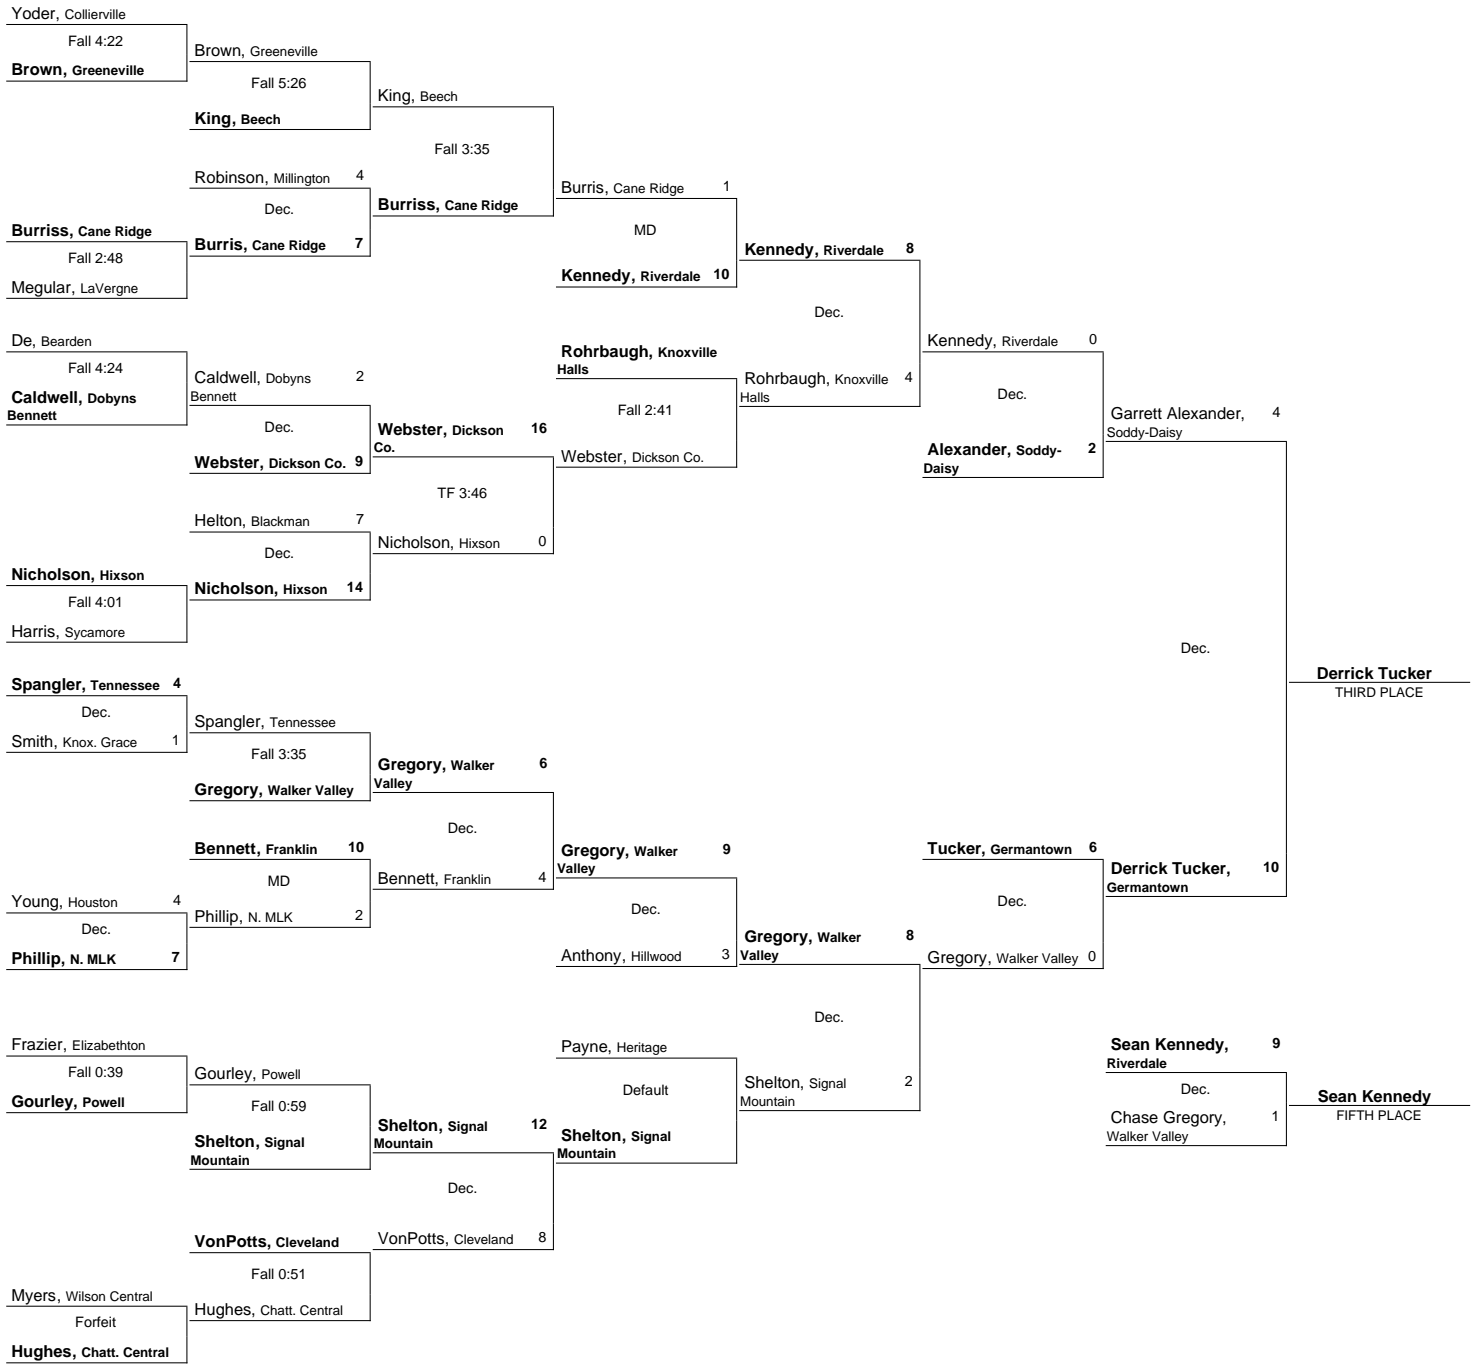

Consolation Bracket (Division I 170 lb Championship)

Notes:
FORMER STATE TOURNAMENT MEDAL WINNER
Connor Rohrbaugh (Knoxville Halls, 12) - 5th @ 170, 2012
Chad Solomon (Maryville, 10) - 5th @ 160, 2012