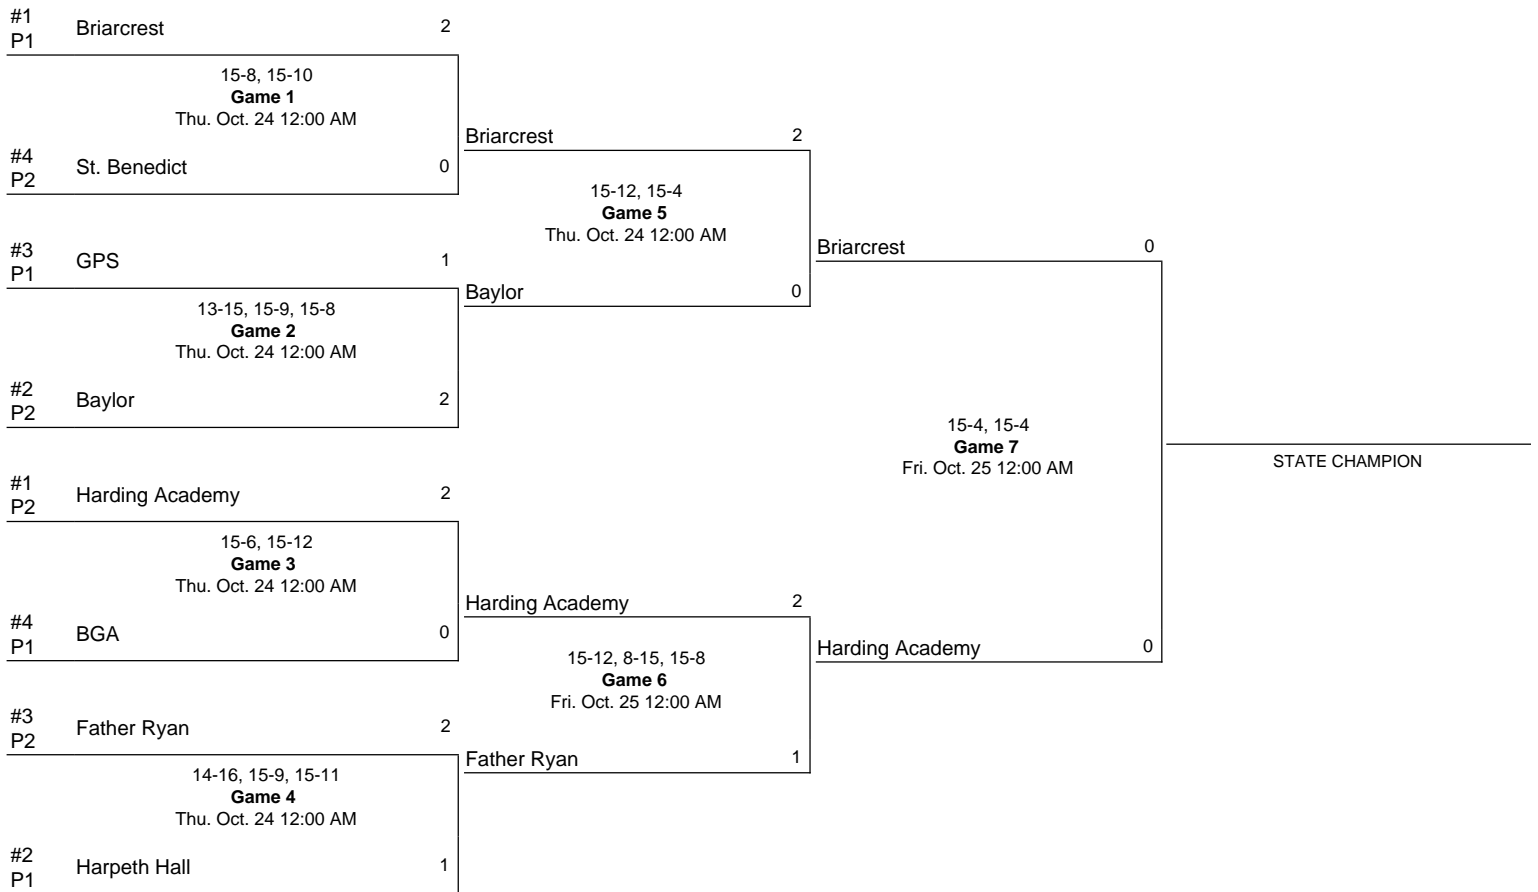

2002 Division II State Girls' Volleyball Tournament

October 23 - October 25, 2002 - MTSU - Murfreesboro, TN

Notes:

Pool 1

- Oct 23 **Harpeth Hall 2**, BGA 0 (15-4, 15-12)
- Oct 23 **Briarcrest 2**, GPS 1 (6-15, 15-7, 15-12)
- Oct 23 **GPS 2**, BGA 0 (16-14, 15-13)
- Oct 23 **Briarcrest 2**, Harpeth Hall 1 (17-15, 12-15, 15-13)
- Oct 24 **Briarcrest 2**, BGA 1 (14-16, 15-11, 15-11)
- Oct 24 **Harpeth Hall 2**, GPS 1 (3-15, 15-13, 15-7)

Pool 2

- Oct 23 **Harding Academy 2**, Father Ryan 0 (16-14, 15-3)
- Oct 23 **Baylor 2**, St. Benedict 0 (15-1, 15-12)
- Oct 23 **Baylor 2**, Father Ryan 0 (15-8, 15-13)
- Oct 23 **Harding Academy 2**, St. Benedict 0 (15-1, 15-2)
- Oct 24 **Father Ryan 2**, St. Benedict 0 (15-9, 15-7)
- Oct 24 **Harding Academy 2**, Baylor 0 (15-4, 15-8)