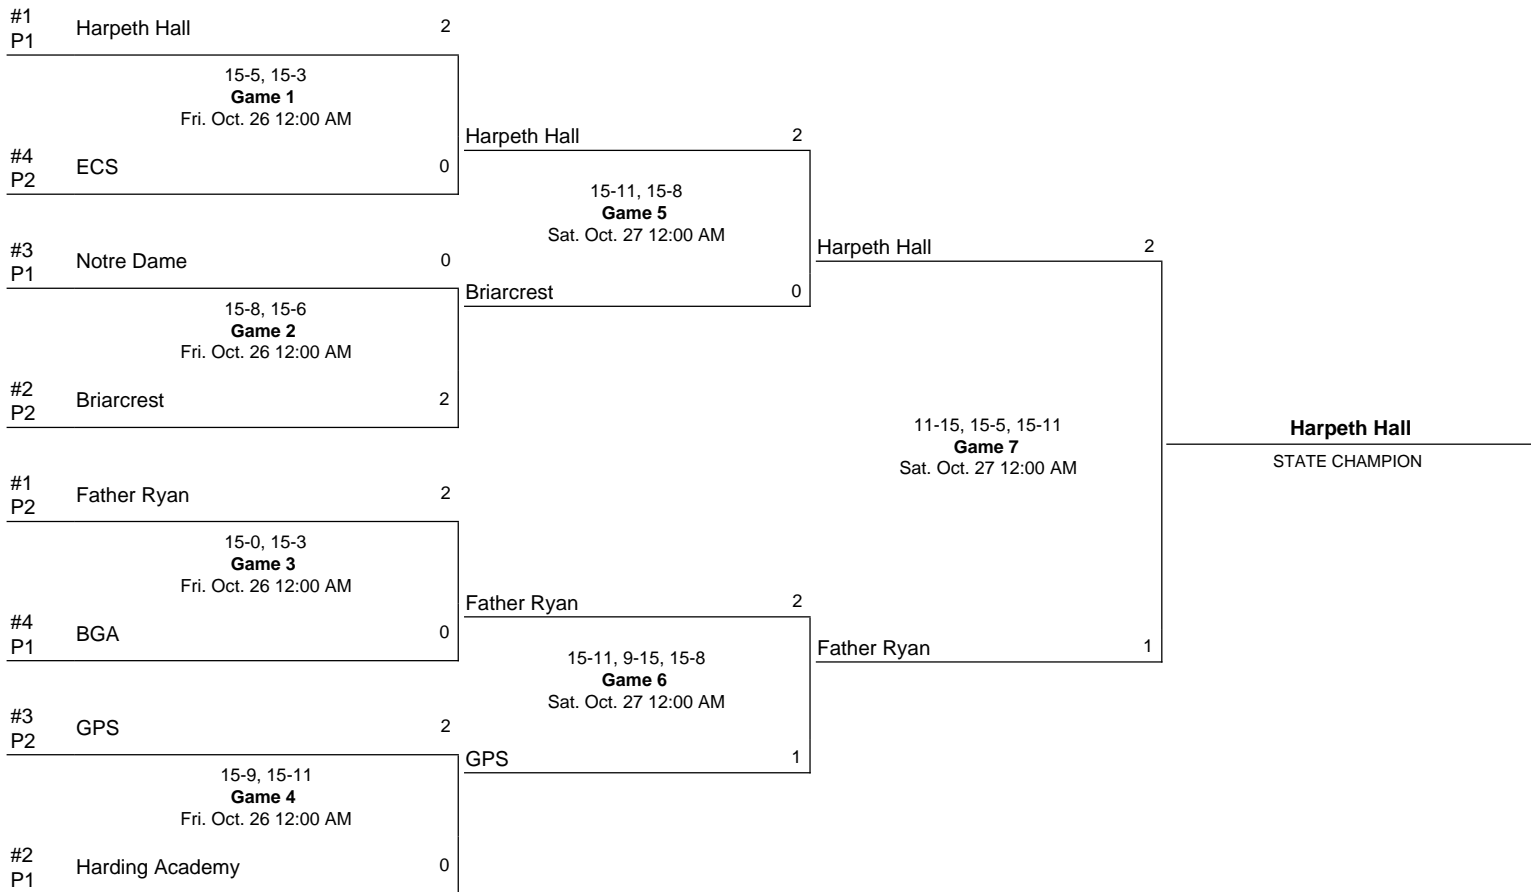

# 2001 Division II State Girls' Volleyball Tournament

October 25 - October 27, 2001 - MTSU - Murfreesboro, TN

**Notes:**

**Pool 1**

- Oct 25 **Harding Academy 2**, BGA 0 (15-8, 15-2)
- Oct 25 **Harpeth Hall 2**, Notre Dame 1 (15-9, 13-15, 15-5)
- Oct 25 **Harpeth Hall 2**, Harding Academy 0 (16-14, 17-15)
- Oct 25 **Notre Dame 2**, BGA 1 (15-4, 7-15, 15-13)
- Oct 26 **Harding Academy 2**, Notre Dame 0 (15-8, 15-10)
- Oct 26 **Harpeth Hall 2**, BGA 0 (15-4, 15-3)

**Pool 2**

- Oct 25 **GPS 2**, ECS 0 (15-12, 15-5)
- Oct 25 **Father Ryan 2**, Briarcrest 1 (12-15, 15-6, 15-9)
- Oct 25 **Briarcrest 2**, ECS 0 (15-9, 15-10)
- Oct 25 **Father Ryan 2**, GPS 0 (15-4, 15-9)
- Oct 26 **Father Ryan 2**, ECS 0 (15-11, 15-6)
- Oct 26 **Briarcrest 2**, GPS 0 (15-3, 15-9)