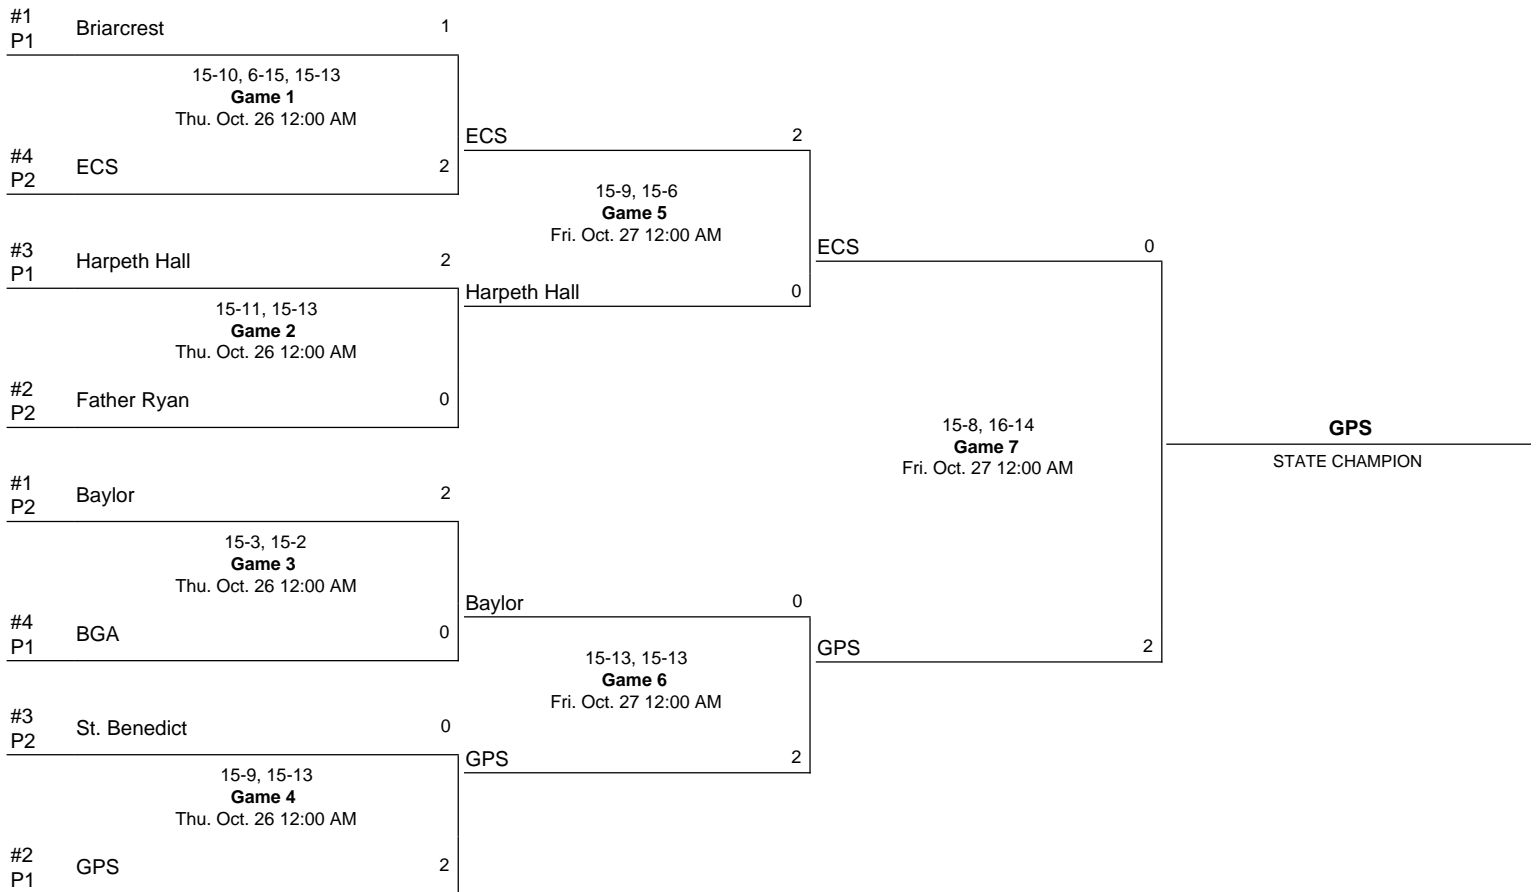

2000 Division II State Girls' Volleyball Tournament

October 25 - October 28, 2000 - MTSU - Murfreesboro, TN

Notes:

Pool 1

- Oct 25 **BGA 2**, Briarcrest 1 (11-15, 15-10, 15-13)
- Oct 25 **GPS 2**, Harpeth Hall 1 (11-15, 16-14, 15-13)
- Oct 25 **Briarcrest 2**, Harpeth Hall 1 (15-6, 11-15, 15-9)
- Oct 25 **GPS 2**, BGA 1 (15-6, 11-15, 15-7)
- Oct 26 **Briarcrest 2**, GPS 0 (15-3, 15-1)
- Oct 26 **Harpeth Hall 2**, BGA 1 (12-15, 16-14, 15-11)

Pool 2

- Oct 25 **Baylor 2**, St. Benedict 0 (15-9, 15-9)
- Oct 25 **Father Ryan 2**, ECS 1 (15-7, 10-15, 15-6)
- Oct 25 **St. Benedict 2**, ECS 0 (15-6, 15-13)
- Oct 25 **Baylor 2**, Father Ryan 1 (15-13, 6-15, 15-10)
- Oct 26 **Father Ryan 2**, St. Benedict 0 (15-13, 15-2)
- Oct 26 **ECS 2**, Baylor 0 (15-7, 15-9)