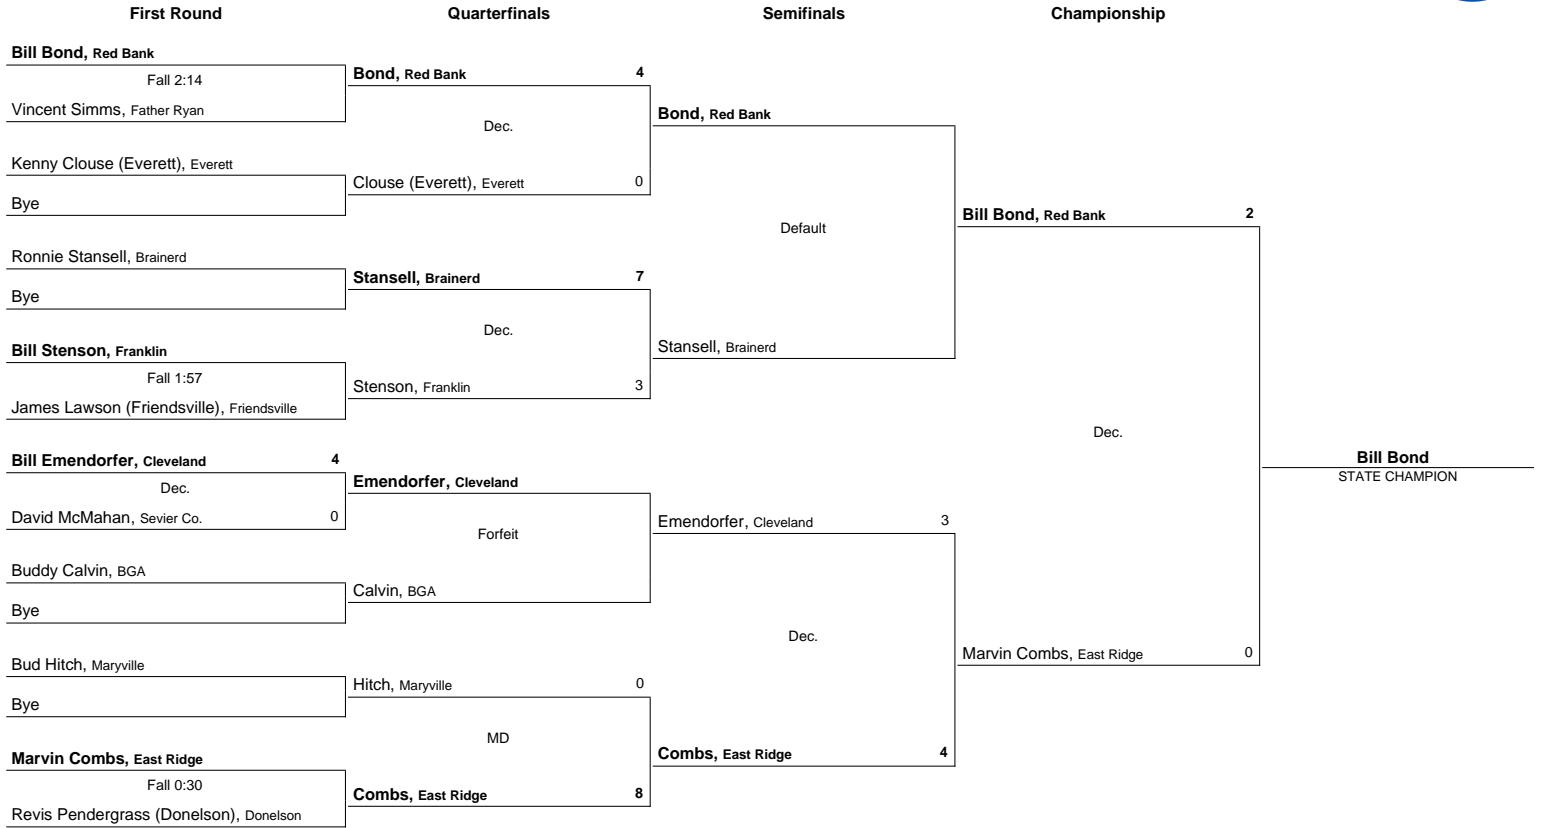

1966 Heavyweight Wrestling Championship

February 11 - February 12, 1966 · Kirkman High School - Chattanooga, TN

Notes:

Consolation Contests

- Feb. 12 Pendergrass (Donelson) , Hitch (Fall 1:53)
- Feb. 12 Simms , Clouse (Everett) (Fall 3:42)
- Feb. 12 **Emendorfer 5**, Hitch 0 (Dec.)
- Feb. 12 Clouse (Everett) , Stansell
- Feb. 12 Third Place Match Kenny Clouse (Everett) 0, **Bill Emendorfer 1** (Dec.)