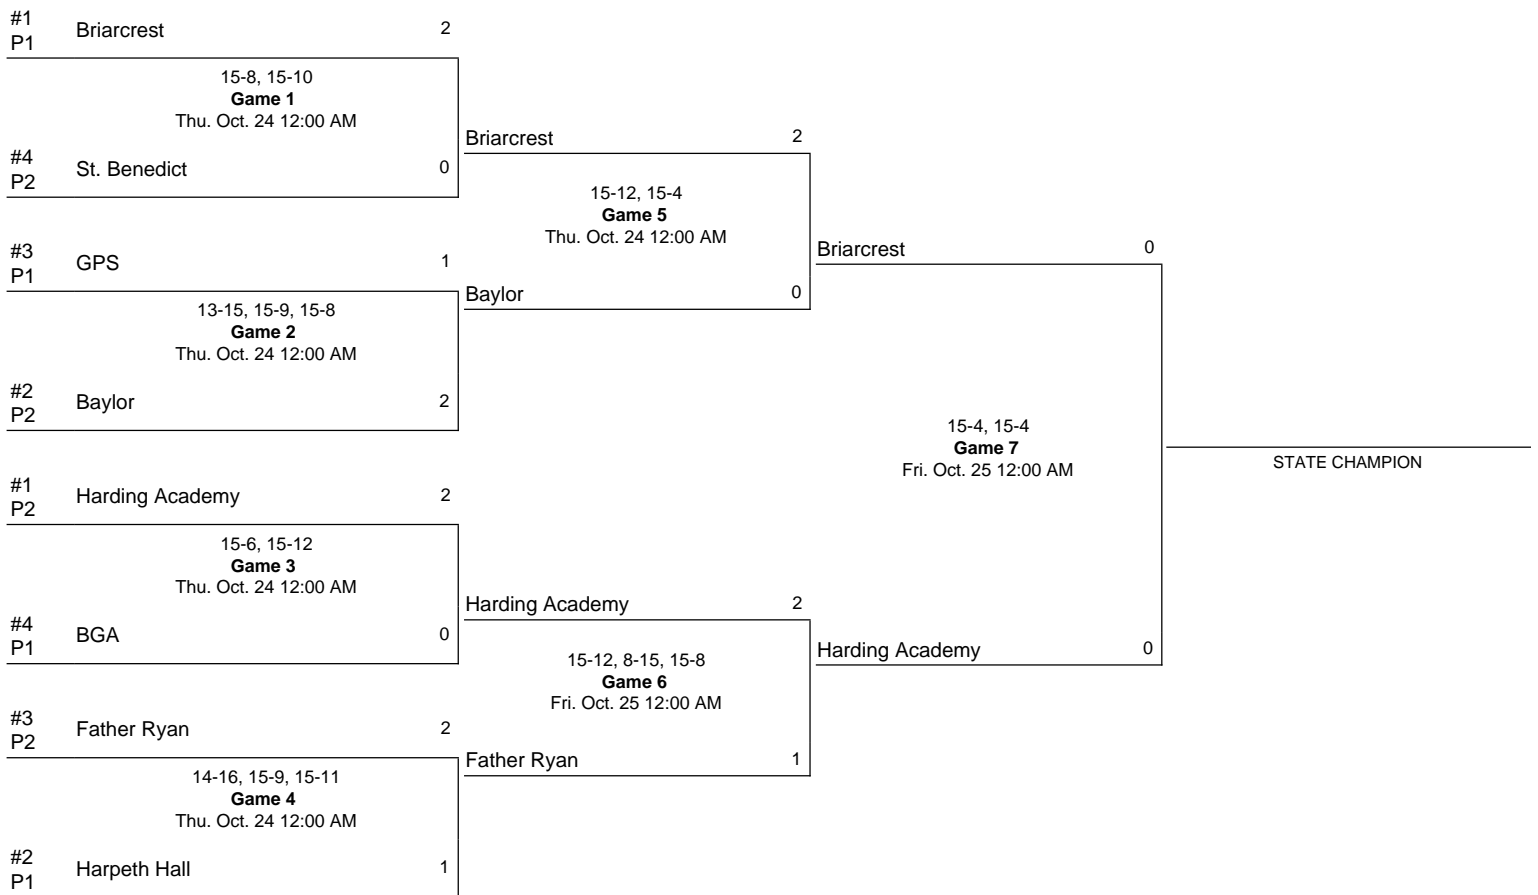

2002 Division II State Girls' Volleyball Tournament

October 23 - October 25, 2002 - MTSU - Murfreesboro, TN

Notes:

Pool 1

- Oct. 23 **Harpeth Hall 2**, BGA 0 (15-4, 15-12)
- Oct. 23 **Briarcrest 2**, Harpeth Hall 1 (17-15, 12-15, 15-13)
- Oct. 23 **GPS 2**, BGA 0 (16-14, 15-13)
- Oct. 23 **Briarcrest 2**, GPS 1 (6-15, 15-7, 15-12)
- Oct. 24 **Harpeth Hall 2**, GPS 1 (3-15, 15-13, 15-7)
- Oct. 24 **Briarcrest 2**, BGA 1 (14-16, 15-11, 15-11)

Pool 2

- Oct. 23 **Harding Academy 2**, St. Benedict 0 (15-1, 15-2)
- Oct. 23 **Baylor 2**, Father Ryan 0 (15-8, 15-13)
- Oct. 23 **Baylor 2**, St. Benedict 0 (15-1, 15-12)
- Oct. 23 **Harding Academy 2**, Father Ryan 0 (16-14, 15-3)
- Oct. 24 **Harding Academy 2**, Baylor 0 (15-4, 15-8)
- Oct. 24 **Father Ryan 2**, St. Benedict 0 (15-9, 15-7)