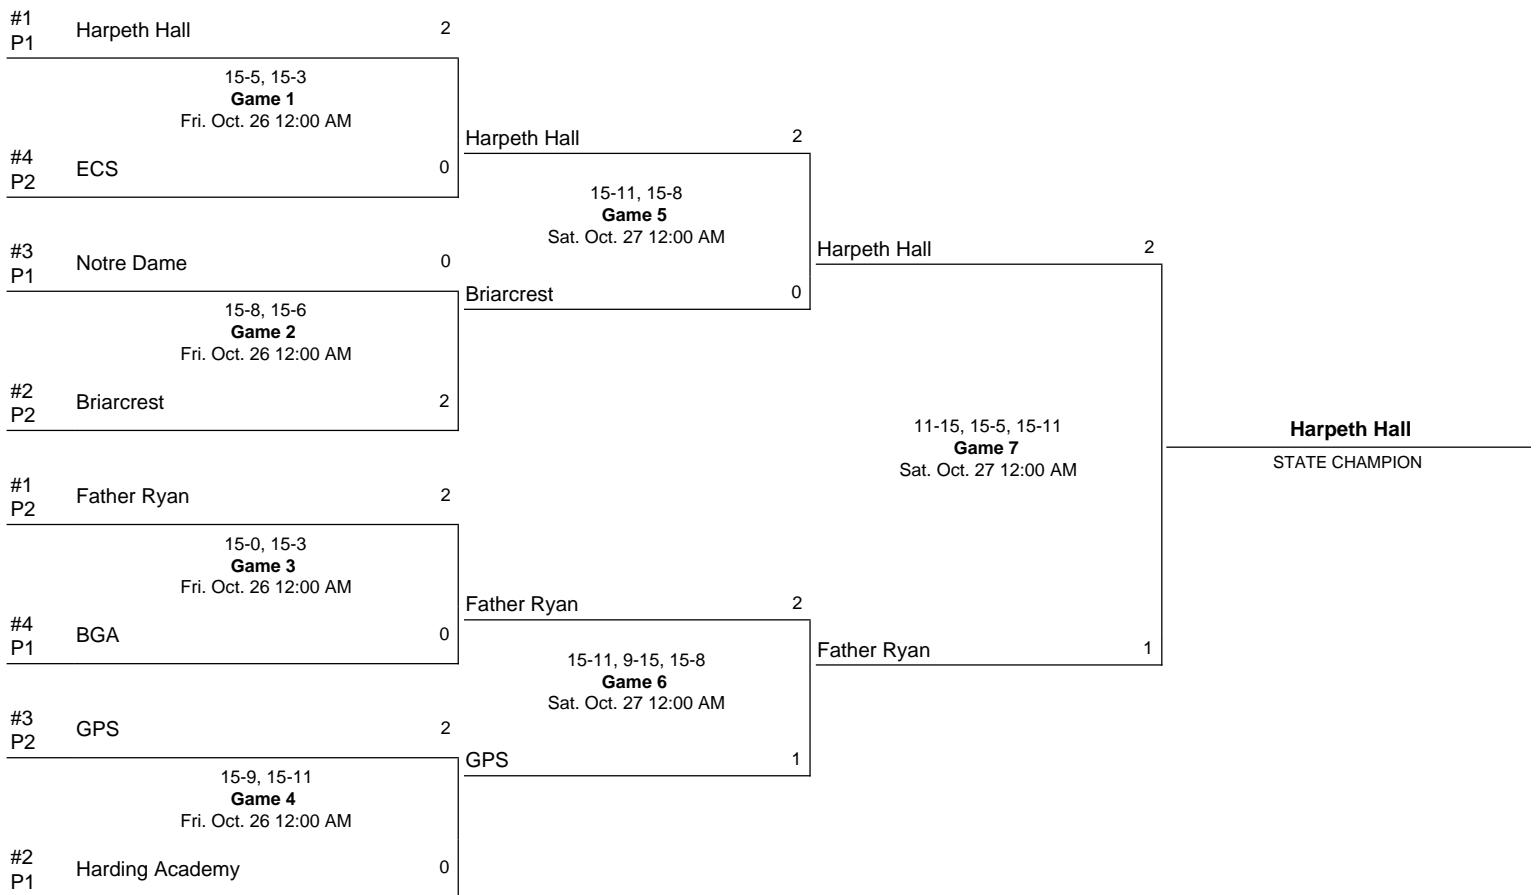

# 2001 Division II State Girls' Volleyball Tournament

October 25 - October 27, 2001 - MTSU - Murfreesboro, TN

**Notes:**

**Pool 1**

- Oct. 25 **Harding Academy 2**, BGA 0 (15-8, 15-2)
- Oct. 25 **Notre Dame 2**, BGA 1 (15-4, 7-15, 15-13)
- Oct. 25 **Harpeth Hall 2**, Harding Academy 0 (16-14, 17-15)
- Oct. 25 **Harpeth Hall 2**, Notre Dame 1 (15-9, 13-15, 15-5)
- Oct. 26 **Harpeth Hall 2**, BGA 0 (15-4, 15-3)
- Oct. 26 **Harding Academy 2**, Notre Dame 0 (15-8, 15-10)

**Pool 2**

- Oct. 25 **Father Ryan 2**, GPS 0 (15-4, 15-9)
- Oct. 25 **Briarcrest 2**, ECS 0 (15-9, 15-10)
- Oct. 25 **Father Ryan 2**, Briarcrest 1 (12-15, 15-6, 15-9)
- Oct. 25 **GPS 2**, ECS 0 (15-12, 15-5)
- Oct. 26 **Briarcrest 2**, GPS 0 (15-3, 15-9)
- Oct. 26 **Father Ryan 2**, ECS 0 (15-11, 15-6)