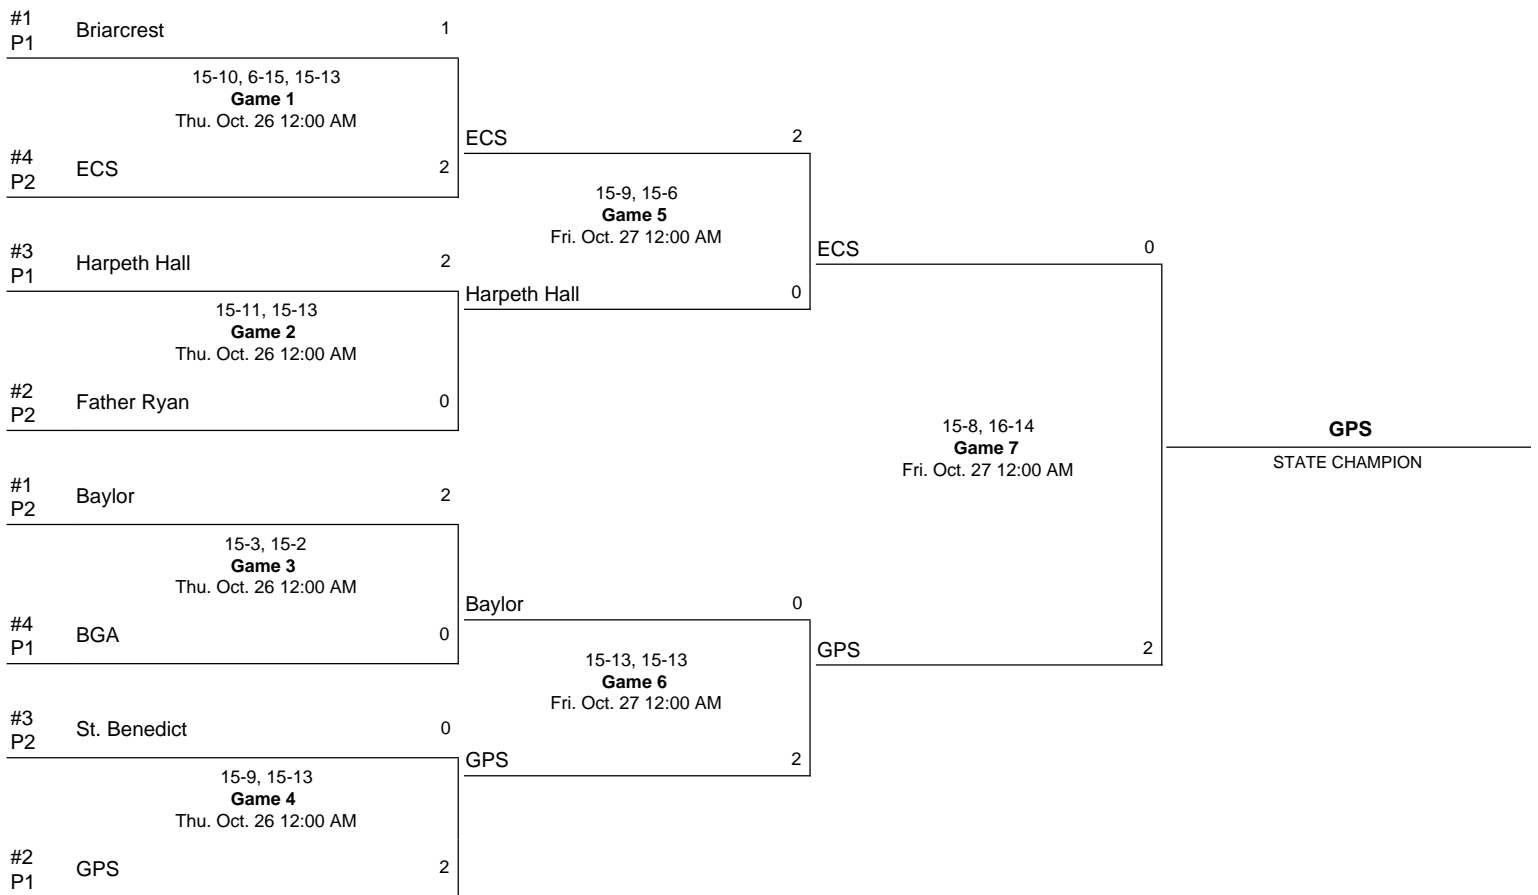

2000 Division II State Girls' Volleyball Tournament

October 25 - October 28, 2000 - MTSU - Murfreesboro, TN

Notes:

Pool 1

- Oct. 25 **BGA 2**, Briarcrest 1 (11-15, 15-10, 15-13)
- Oct. 25 **GPS 2**, BGA 1 (15-6, 11-15, 15-7)
- Oct. 25 **Briarcrest 2**, Harpeth Hall 1 (15-6, 11-15, 15-9)
- Oct. 25 **GPS 2**, Harpeth Hall 1 (11-15, 16-14, 15-13)
- Oct. 26 **Harpeth Hall 2**, BGA 1 (12-15, 16-14, 15-11)
- Oct. 26 **Briarcrest 2**, GPS 0 (15-3, 15-1)

Pool 2

- Oct. 25 **Baylor 2**, Father Ryan 1 (15-13, 6-15, 15-10)
- Oct. 25 **St. Benedict 2**, ECS 0 (15-6, 15-13)
- Oct. 25 **Father Ryan 2**, ECS 1 (15-7, 10-15, 15-6)
- Oct. 25 **Baylor 2**, St. Benedict 0 (15-9, 15-9)
- Oct. 26 **ECS 2**, Baylor 0 (15-7, 15-9)
- Oct. 26 **Father Ryan 2**, St. Benedict 0 (15-13, 15-2)