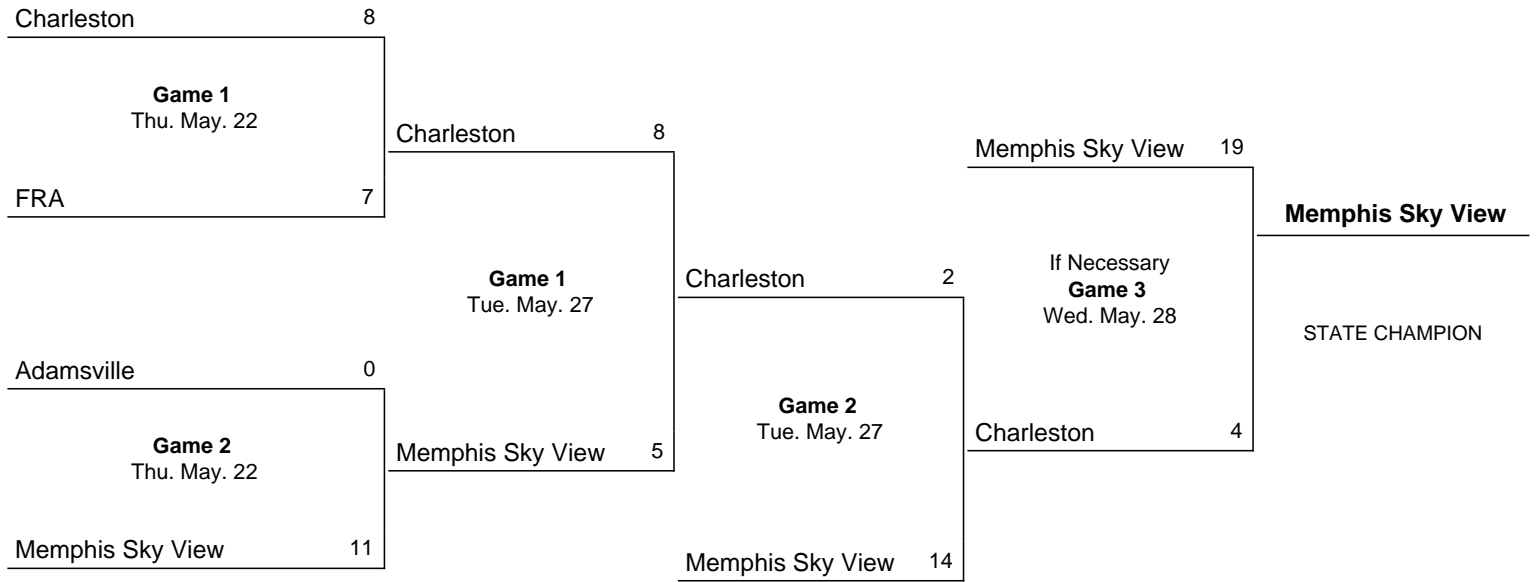

# 1986 Class A State Baseball Tournament

May 22 - May 26, 1986 - Memphis, TN

**Notes:**  
The Region Champions played a single elimination game. The winners then played a best two-out-of-three series to determine the state champion.