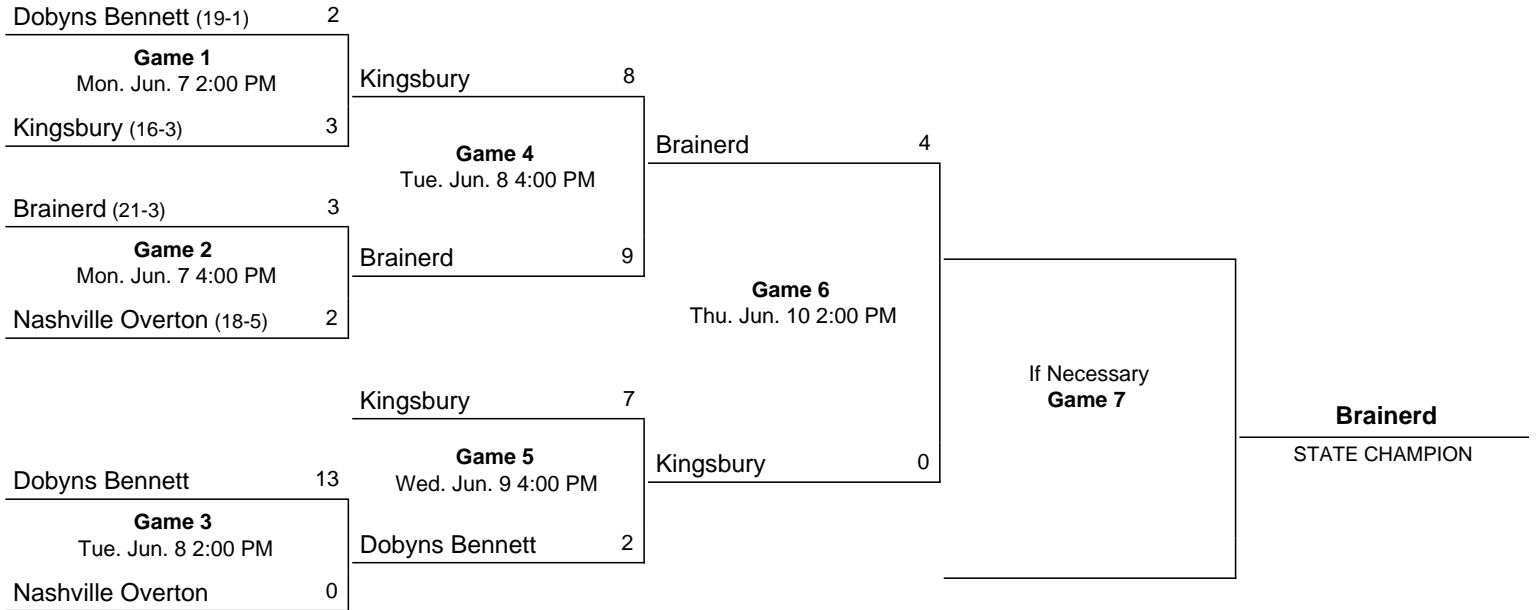

1965 State Baseball Tournament

June 7 - June 10, 1965 · Tennessee Preparatory School's Roosevelt Field - Nashville TN

Notes: